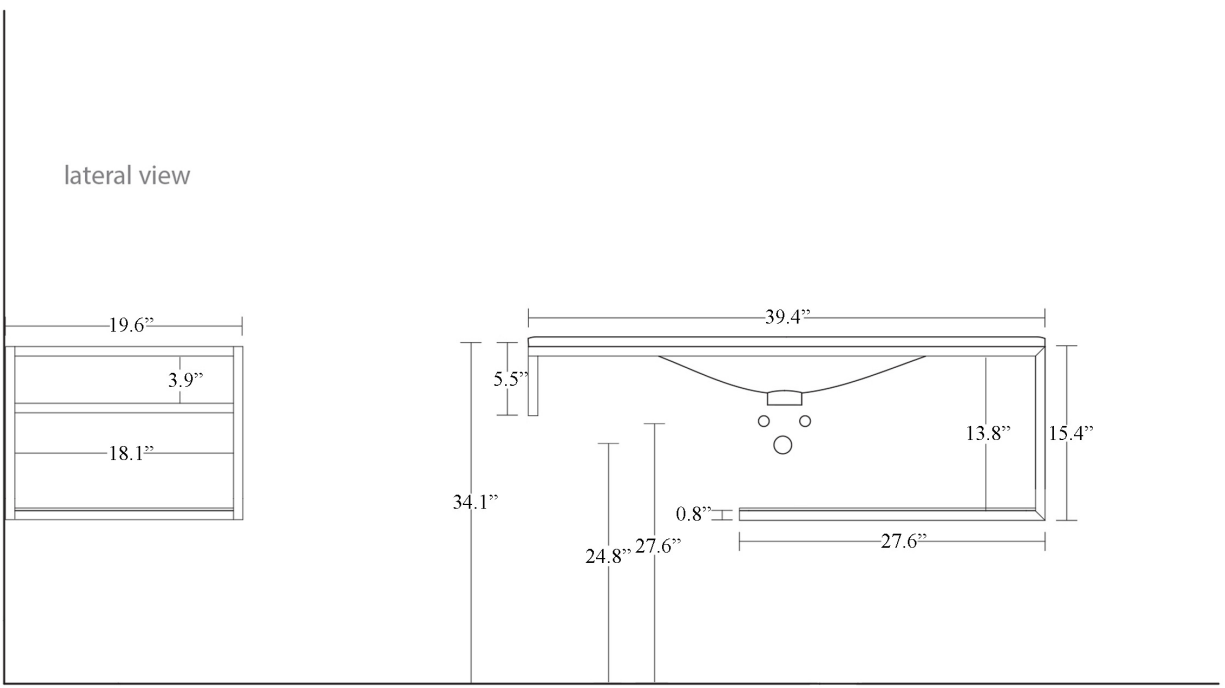

Louise 5470.01+9324K1

Features

- Wall Mount Bathroom Console Unit (Sink + Structure)
- Sink: Shape 5470.01
- Console: Louise 9324K1
- Sink in Glossy White
- Console in Matte Black With Matte Black Ceramic Shelf
- Sink Made of Ceramic
- Console Made of Stainless Steel
- Sink Without Overflow
- Sink Available With One Faucet Hole
- Made in Italy

* WS Bath Collections reserves the right to revise dimensions or information on this sheet without notice

Collection Louise	Model Louise 5470.01+9324K1	Dimensions Metric <i>1 inch = 2.54 cm</i> <i>1 inch = 25.4 mm</i>	 1051 Lea Drive - Collegeville, PA 19426 Tel. 215 513 9400 - Fax 610 831 0215 www.ws bathcollections.com - info@ws bathcollections.com
-------------------------------	---	---	---

<p>Collection Louise</p>	<p>Model Louise 5470.01+9324K1</p>	<p>Dimensions Metric 1 inch = 2.54 cm 1 inch = 25.4 mm</p>	 <p>1051 Lea Drive - Collegeville, PA 19426 Tel. 215 513 9400 - Fax 610 831 0215 www.ws bathcollections.com - info@ws bathcollections.com</p>
-------------------------------------	---	--	---

Bolts

Silicone (optional)

Collection
Louise

Model |
Louise 5470.01+9324K1

Dimensions Metric
1 inch = 2.54 cm
1 inch = 25.4 mm

WS®
BATH
COLLECTIONS
1051 Lea Drive - Collegeville, PA 19426
Tel. 215 513 9400 - Fax 610 831 0215
www.ws bathcollections.com - info@ws bathcollections.com