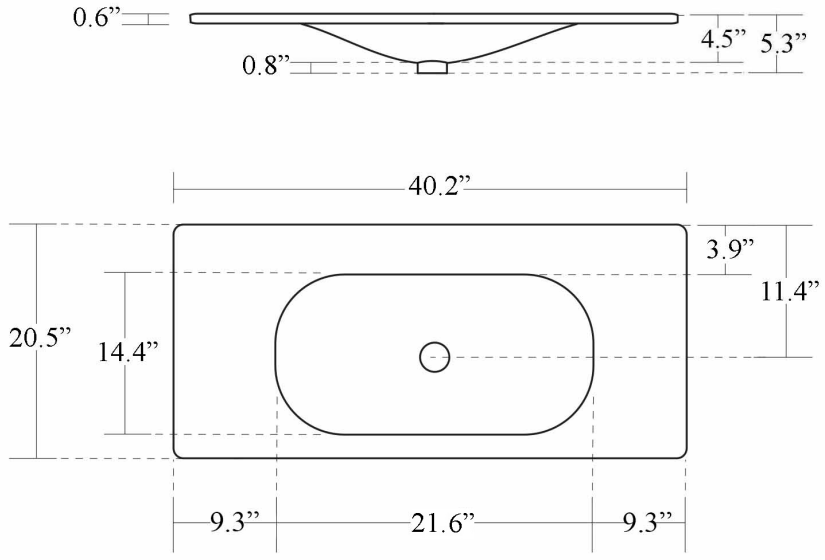

Louise 5470.01+9324K1

Features

- Wall Mount Bathroom Console Unit (Sink + Structure)
- Sink: Shape 5470.01
- Console: Louise 9324K1
- Sink in Glossy White
- Console in Matte Black With Matte Black Ceramic Shelf
- Sink Made of Ceramic
- Console Made of Stainless Steel
- Sink Without Overflow
- Sink Available With One Faucet Hole
- Made in Italy

* WS Bath Collections reserves the right to revise dimensions or information on this sheet without notice

Collection Louise	Model Louise 5470.01+9324K1	Dimensions Metric <i>1 inch = 2.54 cm</i> <i>1 inch = 25.4 mm</i>	 1051 Lea Drive - Collegeville, PA 19426 Tel. 215 513 9400 - Fax 610 831 0215 www.ws bathcollections.com - info@ws bathcollections.com
-------------------------------	---	---	---

<p>Collection Louise</p>	<p>Model Louise 5470.01+9324K1</p>	<p>Dimensions Metric 1 inch = 2.54 cm 1 inch = 25.4 mm</p>	 <p>1051 Lea Drive - Collegeville, PA 19426 Tel. 215 513 9400 - Fax 610 831 0215 www.ws bathcollections.com - info@ws bathcollections.com</p>
-------------------------------------	---	--	---

Bolts

Silicone (optional)

Collection
Louise

Model |
Louise 5470.01+9324K1

Dimensions Metric
1 inch = 2.54 cm
1 inch = 25.4 mm

WS®
BATH
COLLECTIONS
1051 Lea Drive - Collegeville, PA 19426
Tel. 215 513 9400 - Fax 610 831 0215
www.ws bathcollections.com - info@ws bathcollections.com