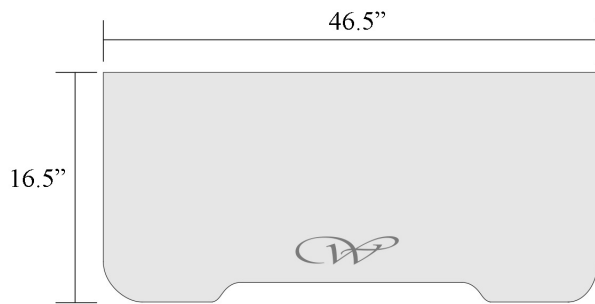

Related Items:

- WSBC 53991 | Push Waste Drain
- WSBC 53922 | Decorative Trap
- Waldorf 7408.90 | Towel Bar in Polished Chrome
- Waldorf 7408.91 | Towel Bar in Gold

SKU# | Options:

- Waldorf 4144K1.01+9203K1 | Sink in Glossy White, Console in Polished Chrome, 1 Faucet Hole
- Waldorf 4144K1.03-4+9203K1 | Sink in Glossy White, Console in Polished Chrome, 3 Faucet Holes 4" Spread
- Waldorf 4144K1.03-8+9203K1 | Sink in Glossy White, Console in Polished Chrome, 3 Faucet Holes 8" Spread
- Waldorf 4144K2.01+9203K2 | Sink in Glossy White, Console in Gold, 1 Faucet Hole
- Waldorf 4144K2.03-4+9203K2 | Sink in Glossy White, Console in Gold, 3 Faucet Holes 4" Spread
- Waldorf 4144K2.03-8+9203K2 | Sink in Glossy White, Console in Gold, 3 Faucet Holes 8" Spread
- Waldorf 4144K4.01+9203K1 | Sink in Glossy Black, Console in Polished Chrome, 1 Faucet Hole
- Waldorf 4144K4.03-4+9203K1 | Sink in Glossy Black, Console in Polished Chrome, 3 Faucet Holes 4" Spread
- Waldorf 4144K4.03-8+9203K1 | Sink in Glossy Black, Console in Polished Chrome, 3 Faucet Holes 8" Spread
- Waldorf 4144K5.01+9203K2 | Sink in Glossy Black, Console in Gold, 1 Faucet Hole
- Waldorf 4144K5.03-4+9203K2 | Sink in Glossy Black, Console in Gold, 3 Faucet Holes 4" Spread
- Waldorf 4144K5.03-8+9203K2 | Sink in Glossy Black, Console in Gold, 3 Faucet Holes 8" Spread

Collection Waldorf	Model Waldorf 4144+9203	Dimensions Metric <i>1 inch = 2.54 cm</i> <i>1 inch = 25.4 mm</i>	 1051 Lea Drive - Collegeville, PA 19426 Tel. 215 513 9400 - Fax 610 831 0215 www.ws bathcollections.com - info@ws bathcollections.com
--------------------------------	-------------------------------------	---	---

Collection
Waldorf

Model |
Waldorf 4144+9203

Dimensions Metric
1 inch = 2.54 cm
1 inch = 25.4 mm

WS[®]
BATH
COLLECTIONS

1051 Lea Drive - Collegeville, PA 19426
Tel. 215 513 9400 - Fax 610 831 0215
www.ws bathcollections.com - info@ws bathcollections.com