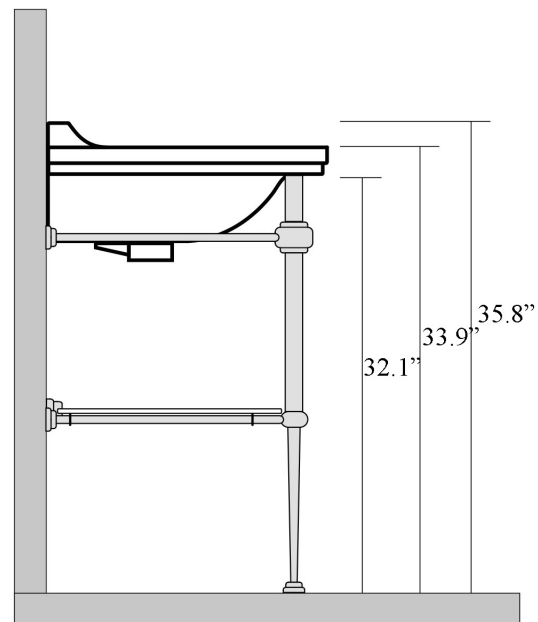

Related Items:

- WSBC 53991 | Push Waste Drain
- WSBC 53922 | Decorative Trap
- Waldorf 7408.90 | Towel Bar in Polished Chrome
- Waldorf 7408.91 | Towel Bar in Gold

SKU# | Options:

- Waldorf 4144K1.01+9203K1 | Sink in Glossy White, Console in Polished Chrome, 1 Faucet Hole
- Waldorf 4144K1.03-4+9203K1 | Sink in Glossy White, Console in Polished Chrome, 3 Faucet Holes 4" Spread
- Waldorf 4144K1.03-8+9203K1 | Sink in Glossy White, Console in Polished Chrome, 3 Faucet Holes 8" Spread
- Waldorf 4144K2.01+9203K2 | Sink in Glossy White, Console in Gold, 1 Faucet Hole
- Waldorf 4144K2.03-4+9203K2 | Sink in Glossy White, Console in Gold, 3 Faucet Holes 4" Spread
- Waldorf 4144K2.03-8+9203K2 | Sink in Glossy White, Console in Gold, 3 Faucet Holes 8" Spread
- Waldorf 4144K4.01+9203K1 | Sink in Glossy Black, Console in Polished Chrome, 1 Faucet Hole
- Waldorf 4144K4.03-4+9203K1 | Sink in Glossy Black, Console in Polished Chrome, 3 Faucet Holes 4" Spread
- Waldorf 4144K4.03-8+9203K1 | Sink in Glossy Black, Console in Polished Chrome, 3 Faucet Holes 8" Spread
- Waldorf 4144K5.01+9203K2 | Sink in Glossy Black, Console in Gold, 1 Faucet Hole
- Waldorf 4144K5.03-4+9203K2 | Sink in Glossy Black, Console in Gold, 3 Faucet Holes 4" Spread
- Waldorf 4144K5.03-8+9203K2 | Sink in Glossy Black, Console in Gold, 3 Faucet Holes 8" Spread

Collection Waldorf	Model Waldorf 4144+9203	Dimensions Metric <i>1 inch = 2.54 cm</i> <i>1 inch = 25.4 mm</i>	 1051 Lea Drive - Collegeville, PA 19426 Tel. 215 513 9400 - Fax 610 831 0215 www.ws bathcollections.com - info@ws bathcollections.com
--------------------------------	-------------------------------------	---	---

Collection
Waldorf

Model |
Waldorf 4144+9203

Dimensions Metric
1 inch = 2.54 cm
1 inch = 25.4 mm

WS[®]
BATH
COLLECTIONS

1051 Lea Drive - Collegeville, PA 19426
Tel. 215 513 9400 - Fax 610 831 0215
www.ws bathcollections.com - info@ws bathcollections.com