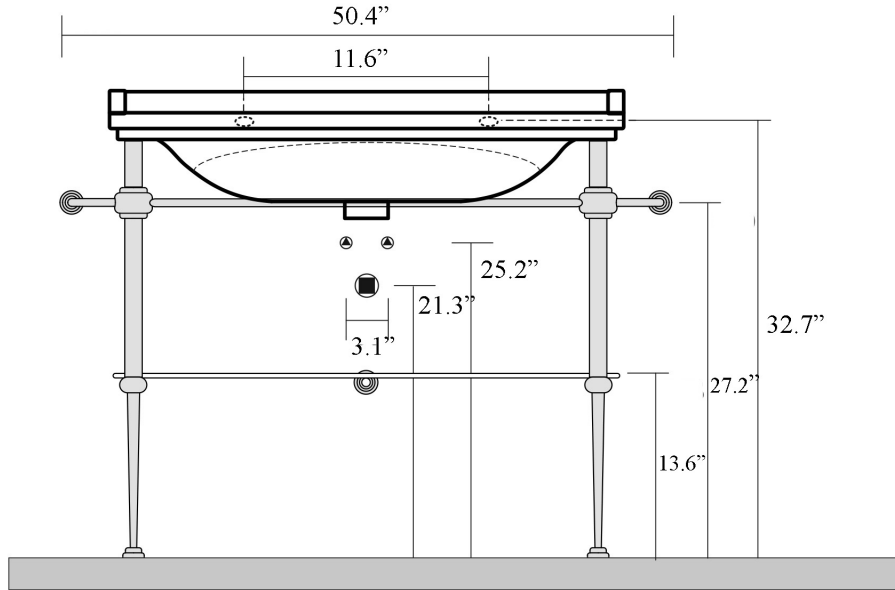

Related Items:

- WSBC 53991 | Push Waste Drain
- WSBC 53922 | Decorative Trap
- Waldorf 7408.90 | Towel Bar in Polished Chrome
- Waldorf 7408.91 | Towel Bar in Gold

SKU# | Options:

- Waldorf 4144K1.01+9203K1 | Sink in Glossy White, Console in Polished Chrome, 1 Faucet Hole
- Waldorf 4144K1.03-4+9203K1 | Sink in Glossy White, Console in Polished Chrome, 3 Faucet Holes 4" Spread
- Waldorf 4144K1.03-8+9203K1 | Sink in Glossy White, Console in Polished Chrome, 3 Faucet Holes 8" Spread
- Waldorf 4144K2.01+9203K2 | Sink in Glossy White, Console in Gold, 1 Faucet Hole
- Waldorf 4144K2.03-4+9203K2 | Sink in Glossy White, Console in Gold, 3 Faucet Holes 4" Spread
- Waldorf 4144K2.03-8+9203K2 | Sink in Glossy White, Console in Gold, 3 Faucet Holes 8" Spread
- Waldorf 4144K4.01+9203K1 | Sink in Glossy Black, Console in Polished Chrome, 1 Faucet Hole
- Waldorf 4144K4.03-4+9203K1 | Sink in Glossy Black, Console in Polished Chrome, 3 Faucet Holes 4" Spread
- Waldorf 4144K4.03-8+9203K1 | Sink in Glossy Black, Console in Polished Chrome, 3 Faucet Holes 8" Spread
- Waldorf 4144K5.01+9203K2 | Sink in Glossy Black, Console in Gold, 1 Faucet Hole
- Waldorf 4144K5.03-4+9203K2 | Sink in Glossy Black, Console in Gold, 3 Faucet Holes 4" Spread
- Waldorf 4144K5.03-8+9203K2 | Sink in Glossy Black, Console in Gold, 3 Faucet Holes 8" Spread

Collection Waldorf	Model Waldorf 4144+9203	Dimensions Metric <i>1 inch = 2.54 cm</i> <i>1 inch = 25.4 mm</i>	 1051 Lea Drive - Collegeville, PA 19426 Tel. 215 513 9400 - Fax 610 831 0215 www.ws bathcollections.com - info@ws bathcollections.com
--------------------------------	-------------------------------------	---	---

Collection
Waldorf

Model |
Waldorf 4144+9203

Dimensions Metric
1 inch = 2.54 cm
1 inch = 25.4 mm

WS[®]
BATH
COLLECTIONS

1051 Lea Drive - Collegeville, PA 19426
Tel. 215 513 9400 - Fax 610 831 0215
www.ws bathcollections.com - info@ws bathcollections.com