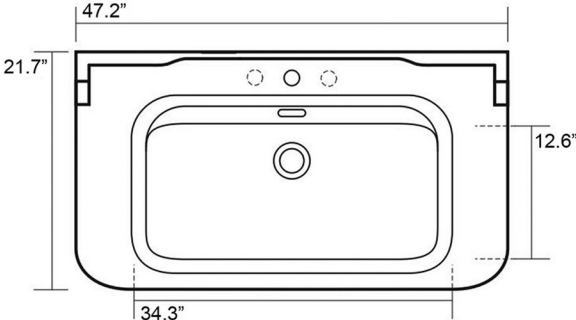

Codes & Standards:

- ADA Compliant

* WS Bath Collections reserves the right to revise dimensions or information on this sheet without notice

Collection |
Waldorf

Model |
Waldorf 4144

Dimensions Metric

1 inch = 2.54 cm

1 inch = 25.4 mm

WS[®]
BATH
COLLECTIONS

1051 Lea Drive - Collegeville, PA 19426
Tel. 215 513 9400 - Fax 610 831 0215

www.ws bathcollections.com - info@ws bathcollections.com

Collection
Waldorf

Model |
Waldorf 4144

Dimensions Metric
1 inch = 2.54 cm
1 inch = 25.4 mm

1051 Lea Drive - Collegeville, PA 19426
Tel. 215 513 9400 - Fax 610 831 0215
www.ws bathcollections.com - info@ws bathcollections.com

We recommend the following items that work with your sink.