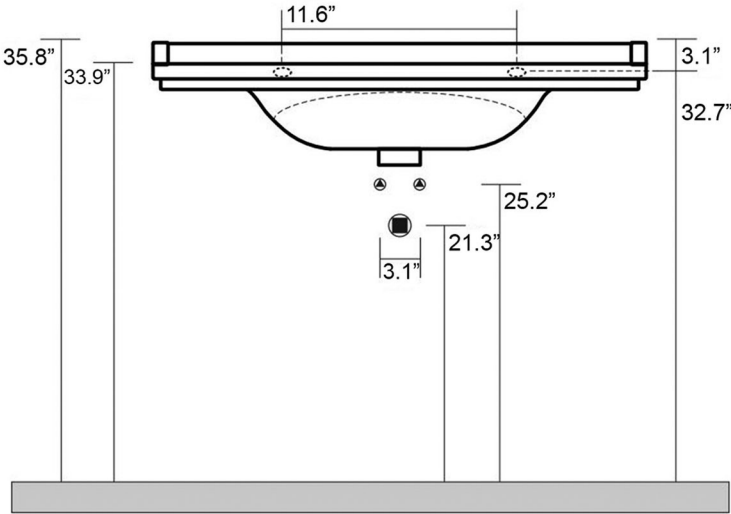

Codes & Standards:

- ADA Compliant

* WS Bath Collections reserves the right to revise dimensions or information on this sheet without notice

Collection |
Waldorf

Model |
Waldorf 4144

Dimensions Metric

1 inch = 2.54 cm

1 inch = 25.4 mm

WS[®]
BATH
COLLECTIONS

1051 Lea Drive - Collegeville, PA 19426
Tel. 215 513 9400 - Fax 610 831 0215

www.ws bathcollections.com - info@ws bathcollections.com

Collection
Waldorf

Model |
Waldorf 4144

Dimensions Metric
1 inch = 2.54 cm
1 inch = 25.4 mm

1051 Lea Drive - Collegeville, PA 19426
Tel. 215 513 9400 - Fax 610 831 0215
www.ws bathcollections.com - info@ws bathcollections.com

We recommend the following items that work with your sink.