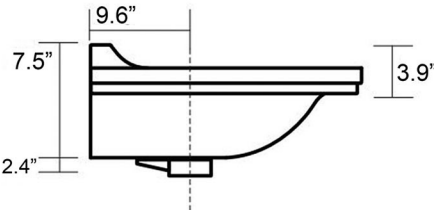

Codes & Standards:

- ADA Compliant

* WS Bath Collections reserves the right to revise dimensions or information on this sheet without notice

Collection |
Waldorf

Model |
Waldorf 4144

Dimensions Metric

1 inch = 2.54 cm

1 inch = 25.4 mm

WS[®]
BATH
COLLECTIONS

1051 Lea Drive - Collegeville, PA 19426
Tel. 215 513 9400 - Fax 610 831 0215

www.ws bathcollections.com - info@ws bathcollections.com

Collection
Waldorf

Model |
Waldorf 4144

Dimensions Metric
1 inch = 2.54 cm
1 inch = 25.4 mm

1051 Lea Drive - Collegeville, PA 19426
Tel. 215 513 9400 - Fax 610 831 0215
www.ws bathcollections.com - info@ws bathcollections.com

We recommend the following items that work with your sink.