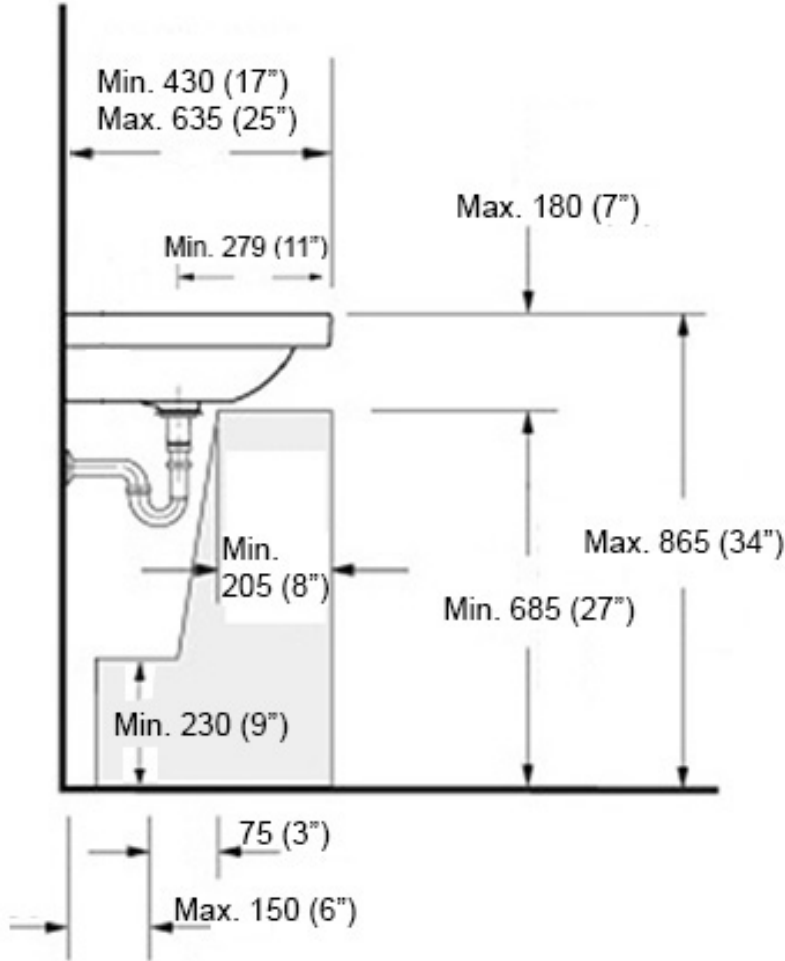

Codes & Standards:

- ADA Compliant

* WS Bath Collections reserves the right to revise dimensions or information on this sheet without notice

Collection |
Waldorf

Model |
Waldorf 4144

Dimensions Metric

1 inch = 2.54 cm

Dimensions Metric
1 inch = 2.54 cm
1 inch = 25.4 mm

1051 Lea Drive - Collegeville, PA 19426
Tel. 215 513 9400 - Fax 610 831 0215
www.ws bathcollections.com - info@ws bathcollections.com

We recommend the following items that work with your sink.

Silicone (optional)

Collection
Waldorf

Model |
Waldorf 4144

Dimensions Metric

1 inch = 2.54 cm
1 inch = 25.4 mm

1051 Lea Drive - Collegeville, PA 19426
Tel. 215 513 9400 - Fax 610 831 0215

www.ws bathcollections.com - info@ws bathcollections.com

Recommended ADA Installation

Note: ADA Compliant when installed in accordance with ADA guidelines

<p>Collection Waldorf</p>	<p>Model Waldorf 4144</p>	<p>Dimensions Metric 1 inch = 2.54 cm 1 inch = 25.4 mm</p>	 <p>1051 Lea Drive - Collegeville, PA 19426 Tel. 215 513 9400 - Fax 610 831 0215 www.ws bathcollections.com - info@ws bathcollections.com</p>
--------------------------------------	--	--	---