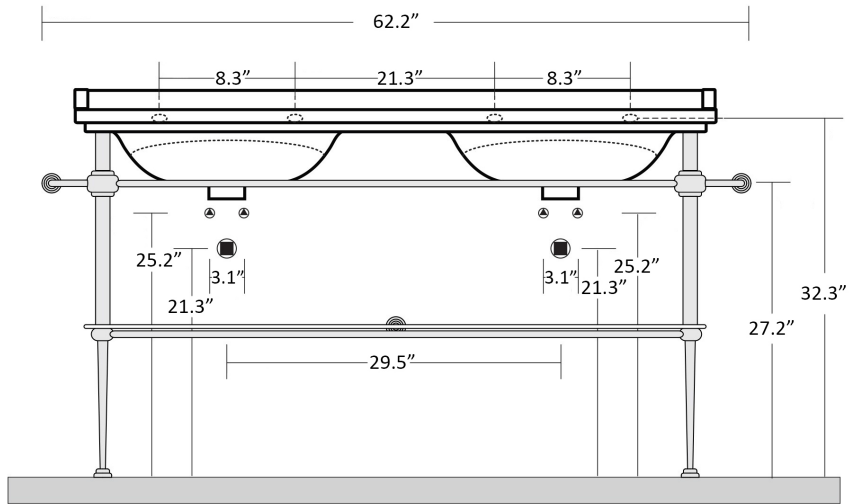

<b>Collection  </b> Waldorf	<b>Model  </b> Waldorf 4143+9195	Dimensions Metric <i>1 inch = 2.54 cm</i> <i>1 inch = 25.4 mm</i>	 1051 Lea Drive - Collegeville, PA 19426 Tel. 215 513 9400 - Fax 610 831 0215 <a href="http://www.ws bathcollections.com">www.ws bathcollections.com</a> - <a href="mailto:info@ws bathcollections.com">info@ws bathcollections.com</a>
--------------------------------	-------------------------------------	---	---

Collection  
Waldorf

Model |  
Waldorf 4143+9195

Dimensions Metric

1 inch = 2.54 cm  
1 inch = 25.4 mm

**WS**<sup>®</sup>  
BATH  
COLLECTIONS

1051 Lea Drive - Collegeville, PA 19426  
Tel. 215 513 9400 - Fax 610 831 0215

[www.ws bathcollections.com](http://www.ws bathcollections.com) - [info@ws bathcollections.com](mailto:info@ws bathcollections.com)

Collection  
Waldorf

Model |  
Waldorf 4143+9195

Dimensions Metric

1 inch = 2.54 cm  
1 inch = 25.4 mm