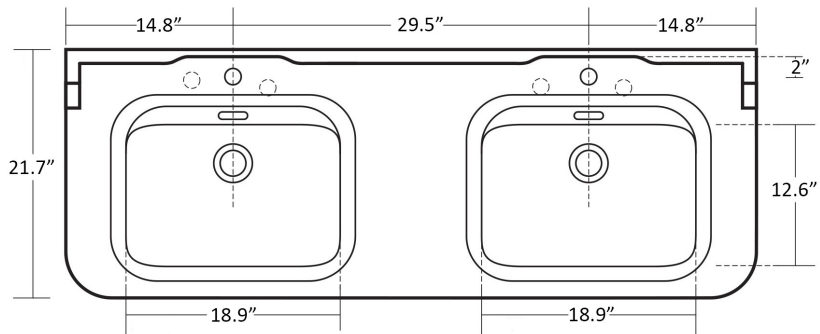

<b>Collection  </b> Waldorf	<b>Model  </b> Waldorf 4143+9195	Dimensions Metric <i>1 inch = 2.54 cm</i> <i>1 inch = 25.4 mm</i>	 1051 Lea Drive - Collegeville, PA 19426 Tel. 215 513 9400 - Fax 610 831 0215 <a href="http://www.ws bathcollections.com">www.ws bathcollections.com</a> - <a href="mailto:info@ws bathcollections.com">info@ws bathcollections.com</a>
--------------------------------	-------------------------------------	---	---

Collection  
Waldorf

Model |  
Waldorf 4143+9195

Dimensions Metric

1 inch = 2.54 cm  
1 inch = 25.4 mm

**WS**<sup>®</sup>  
BATH  
COLLECTIONS

1051 Lea Drive - Collegeville, PA 19426  
Tel. 215 513 9400 - Fax 610 831 0215

[www.ws bathcollections.com](http://www.ws bathcollections.com) - [info@ws bathcollections.com](mailto:info@ws bathcollections.com)

Collection  
Waldorf

Model |  
Waldorf 4143+9195

Dimensions Metric

1 inch = 2.54 cm  
1 inch = 25.4 mm