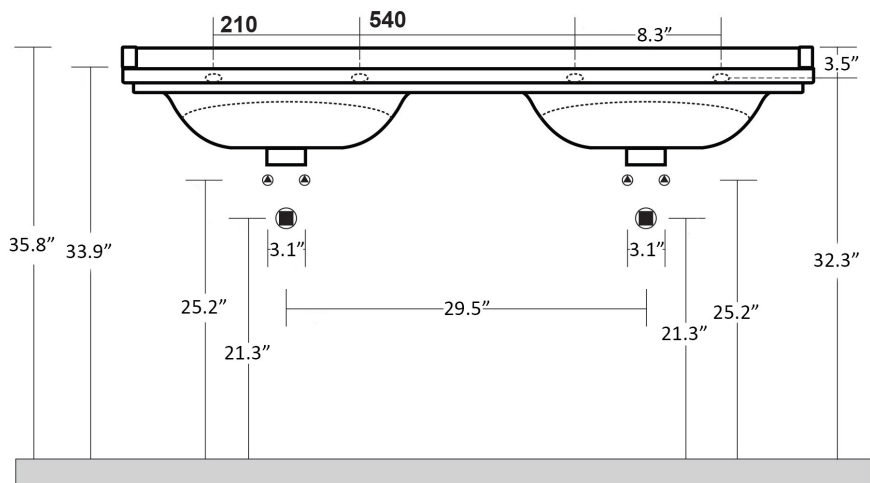

<b>Collection  </b> Waldorf	<b>Model  </b> Waldorf 4143+9195	Dimensions Metric <i>1 inch = 2.54 cm</i> <i>1 inch = 25.4 mm</i>	 1051 Lea Drive - Collegeville, PA 19426 Tel. 215 513 9400 - Fax 610 831 0215 <a href="http://www.ws bathcollections.com">www.ws bathcollections.com</a> - <a href="mailto:info@ws bathcollections.com">info@ws bathcollections.com</a>
--------------------------------	-------------------------------------	---	---

Collection  
Waldorf

Model |  
Waldorf 4143+9195

Dimensions Metric

1 inch = 2.54 cm  
1 inch = 25.4 mm

**WS**<sup>®</sup>  
BATH  
COLLECTIONS

1051 Lea Drive - Collegeville, PA 19426  
Tel. 215 513 9400 - Fax 610 831 0215

[www.ws bathcollections.com](http://www.ws bathcollections.com) - [info@ws bathcollections.com](mailto:info@ws bathcollections.com)

Collection  
Waldorf

Model |  
Waldorf 4143+9195

Dimensions Metric

1 inch = 2.54 cm  
1 inch = 25.4 mm