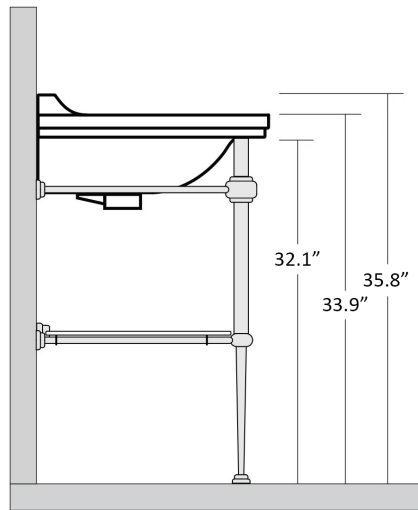

<b>Collection  </b> Waldorf	<b>Model  </b> Waldorf 4143+9195	Dimensions Metric <i>1 inch = 2.54 cm</i> <i>1 inch = 25.4 mm</i>	 1051 Lea Drive - Collegeville, PA 19426 Tel. 215 513 9400 - Fax 610 831 0215 <a href="http://www.ws bathcollections.com">www.ws bathcollections.com</a> - <a href="mailto:info@ws bathcollections.com">info@ws bathcollections.com</a>
--------------------------------	-------------------------------------	---	---

Collection  
Waldorf

Model |  
Waldorf 4143+9195

Dimensions Metric

1 inch = 2.54 cm  
1 inch = 25.4 mm

**WS**<sup>®</sup>  
BATH  
COLLECTIONS

1051 Lea Drive - Collegeville, PA 19426  
Tel. 215 513 9400 - Fax 610 831 0215

[www.ws bathcollections.com](http://www.ws bathcollections.com) - [info@ws bathcollections.com](mailto:info@ws bathcollections.com)

Collection  
Waldorf

Model |  
Waldorf 4143+9195

Dimensions Metric

1 inch = 2.54 cm  
1 inch = 25.4 mm