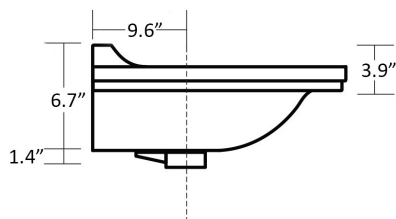

<b>Collection  </b> Waldorf	<b>Model  </b> Waldorf 4143+9195	Dimensions Metric <i>1 inch = 2.54 cm</i> <i>1 inch = 25.4 mm</i>	 1051 Lea Drive - Collegeville, PA 19426 Tel. 215 513 9400 - Fax 610 831 0215 <a href="http://www.ws bathcollections.com">www.ws bathcollections.com</a> - <a href="mailto:info@ws bathcollections.com">info@ws bathcollections.com</a>
--------------------------------	-------------------------------------	---	---

Collection  
Waldorf

Model |  
Waldorf 4143+9195

Dimensions Metric

1 inch = 2.54 cm  
1 inch = 25.4 mm

**WS**<sup>®</sup>  
BATH  
COLLECTIONS

1051 Lea Drive - Collegeville, PA 19426  
Tel. 215 513 9400 - Fax 610 831 0215

[www.ws bathcollections.com](http://www.ws bathcollections.com) - [info@ws bathcollections.com](mailto:info@ws bathcollections.com)

Collection  
Waldorf

Model |  
Waldorf 4143+9195

Dimensions Metric

1 inch = 2.54 cm  
1 inch = 25.4 mm