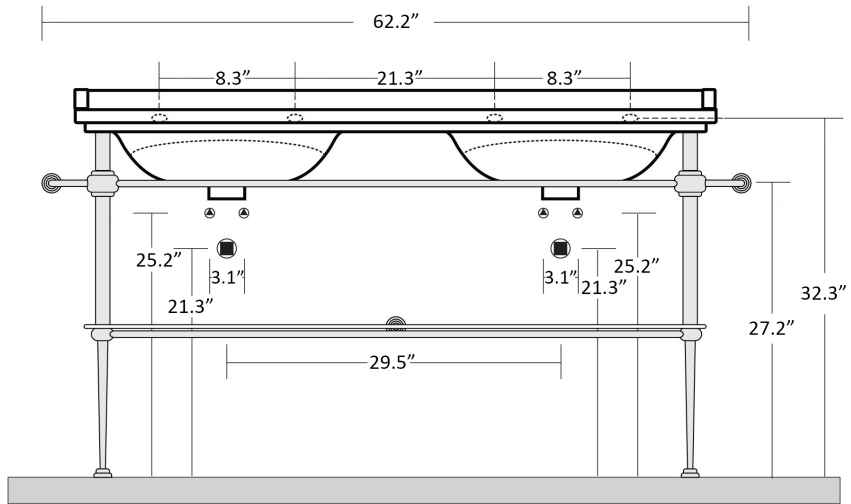

<b>Collection  </b> Waldorf	<b>Model  </b> Waldorf 4143+9195	Dimensions Metric <i>1 inch = 2.54 cm</i> <i>1 inch = 25.4 mm</i>	 1051 Lea Drive - Collegeville, PA 19426 Tel. 215 513 9400 - Fax 610 831 0215 <a href="http://www.ws bathcollections.com">www.ws bathcollections.com</a> - <a href="mailto:info@ws bathcollections.com">info@ws bathcollections.com</a>
--------------------------------	-------------------------------------	---	---

Collection  
Waldorf

Model |  
Waldorf 4143+9195

Dimensions Metric  
1 inch = 2.54 cm  
1 inch = 25.4 mm

**WS**<sup>®</sup>  
BATH  
COLLECTIONS

1051 Lea Drive - Collegeville, PA 19426  
Tel. 215 513 9400 - Fax 610 831 0215  
[www.ws bathcollections.com](http://www.ws bathcollections.com) - [info@ws bathcollections.com](mailto:info@ws bathcollections.com)