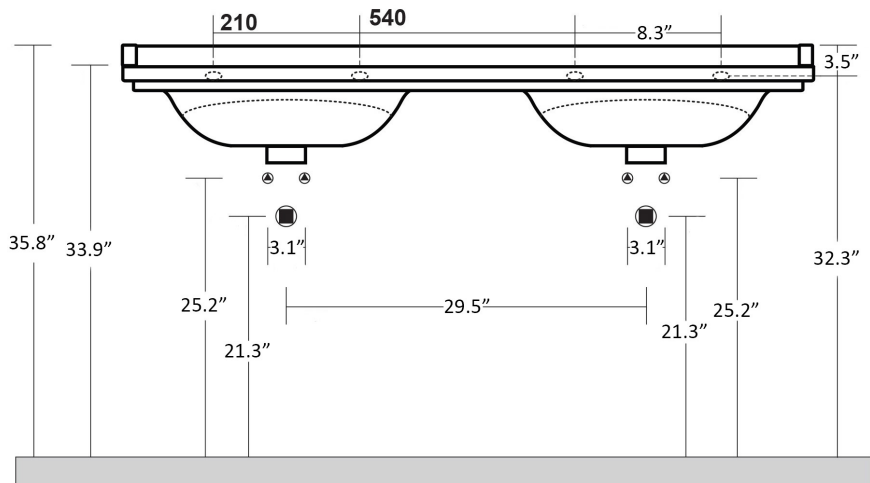

<b>Collection  </b> Waldorf	<b>Model  </b> Waldorf 4143+9195	Dimensions Metric <i>1 inch = 2.54 cm</i> <i>1 inch = 25.4 mm</i>	 1051 Lea Drive - Collegeville, PA 19426 Tel. 215 513 9400 - Fax 610 831 0215 <a href="http://www.ws bathcollections.com">www.ws bathcollections.com</a> - <a href="mailto:info@ws bathcollections.com">info@ws bathcollections.com</a>
--------------------------------	-------------------------------------	---	---

Collection  
Waldorf

Model |  
Waldorf 4143+9195

Dimensions Metric  
1 inch = 2.54 cm  
1 inch = 25.4 mm

**WS**<sup>®</sup>  
BATH  
COLLECTIONS

1051 Lea Drive - Collegeville, PA 19426  
Tel. 215 513 9400 - Fax 610 831 0215  
[www.ws bathcollections.com](http://www.ws bathcollections.com) - [info@ws bathcollections.com](mailto:info@ws bathcollections.com)

Collection  
Waldorf

Model |  
Waldorf 4143+9195

Dimensions Metric

1 inch = 2.54 cm  
1 inch = 25.4 mm

**WS**<sup>®</sup>  
BATH  
COLLECTIONS

1051 Lea Drive - Collegeville, PA 19426  
Tel. 215 513 9400 - Fax 610 831 0215