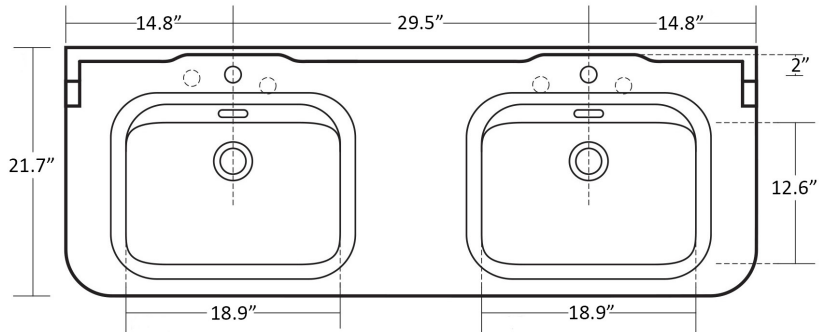

<b>Collection  </b> Waldorf	<b>Model  </b> Waldorf 4143+9195	Dimensions Metric <i>1 inch = 2.54 cm</i> <i>1 inch = 25.4 mm</i>	 1051 Lea Drive - Collegeville, PA 19426 Tel. 215 513 9400 - Fax 610 831 0215 <a href="http://www.ws bathcollections.com">www.ws bathcollections.com</a> - <a href="mailto:info@ws bathcollections.com">info@ws bathcollections.com</a>
--------------------------------	-------------------------------------	---	---

Collection  
Waldorf

Model |  
Waldorf 4143+9195

Dimensions Metric  
1 inch = 2.54 cm  
1 inch = 25.4 mm

**WS**<sup>®</sup>  
BATH  
COLLECTIONS

1051 Lea Drive - Collegeville, PA 19426  
Tel. 215 513 9400 - Fax 610 831 0215  
[www.ws bathcollections.com](http://www.ws bathcollections.com) - [info@ws bathcollections.com](mailto:info@ws bathcollections.com)

Collection  
Waldorf

Model |  
Waldorf 4143+9195

Dimensions Metric

1 inch = 2.54 cm  
1 inch = 25.4 mm

**WS**<sup>®</sup>  
BATH  
COLLECTIONS

1051 Lea Drive - Collegeville, PA 19426  
Tel. 215 513 9400 - Fax 610 831 0215