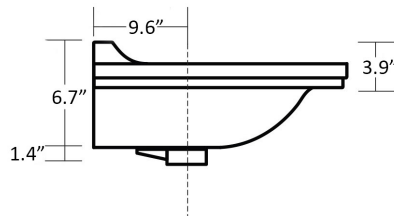

<b>Collection  </b> Waldorf	<b>Model  </b> Waldorf 4143+9195	Dimensions Metric <i>1 inch = 2.54 cm</i> <i>1 inch = 25.4 mm</i>	 1051 Lea Drive - Collegeville, PA 19426 Tel. 215 513 9400 - Fax 610 831 0215 <a href="http://www.ws bathcollections.com">www.ws bathcollections.com</a> - <a href="mailto:info@ws bathcollections.com">info@ws bathcollections.com</a>
--------------------------------	-------------------------------------	---	---

Collection  
Waldorf

Model |  
Waldorf 4143+9195

Dimensions Metric  
1 inch = 2.54 cm  
1 inch = 25.4 mm

**WS**<sup>®</sup>  
BATH  
COLLECTIONS

1051 Lea Drive - Collegeville, PA 19426  
Tel. 215 513 9400 - Fax 610 831 0215  
[www.ws bathcollections.com](http://www.ws bathcollections.com) - [info@ws bathcollections.com](mailto:info@ws bathcollections.com)

Collection  
Waldorf

Model |  
Waldorf 4143+9195

Dimensions Metric

1 inch = 2.54 cm  
1 inch = 25.4 mm

**WS**<sup>®</sup>  
BATH  
COLLECTIONS

1051 Lea Drive - Collegeville, PA 19426  
Tel. 215 513 9400 - Fax 610 831 0215