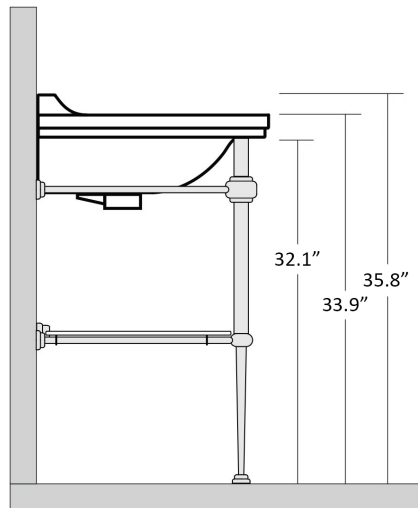

<b>Collection  </b> Waldorf	<b>Model  </b> Waldorf 4143+9195	Dimensions Metric <i>1 inch = 2.54 cm</i> <i>1 inch = 25.4 mm</i>	 1051 Lea Drive - Collegeville, PA 19426 Tel. 215 513 9400 - Fax 610 831 0215 <a href="http://www.ws bathcollections.com">www.ws bathcollections.com</a> - <a href="mailto:info@ws bathcollections.com">info@ws bathcollections.com</a>
--------------------------------	-------------------------------------	---	---

Collection  
Waldorf

Model |  
Waldorf 4143+9195

Dimensions Metric  
1 inch = 2.54 cm  
1 inch = 25.4 mm

**WS**<sup>®</sup>  
BATH  
COLLECTIONS

1051 Lea Drive - Collegeville, PA 19426  
Tel. 215 513 9400 - Fax 610 831 0215  
[www.ws bathcollections.com](http://www.ws bathcollections.com) - [info@ws bathcollections.com](mailto:info@ws bathcollections.com)

Collection  
Waldorf

Model |  
Waldorf 4143+9195

Dimensions Metric

1 inch = 2.54 cm  
1 inch = 25.4 mm

**WS**<sup>®</sup>  
BATH  
COLLECTIONS

1051 Lea Drive - Collegeville, PA 19426  
Tel. 215 513 9400 - Fax 610 831 0215