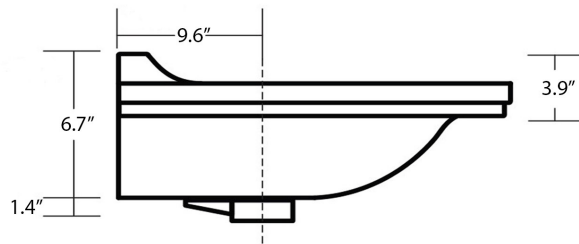

Collection Waldorf	Model Waldorf 4142+9196	Dimensions Metric <i>1 inch = 2.54 cm</i> <i>1 inch = 25.4 mm</i>	 1051 Lea Drive - Collegeville, PA 19426 Tel. 215 513 9400 - Fax 610 831 0215 www.ws bathcollections.com - info@ws bathcollections.com
--------------------------------	-------------------------------------	---	---

Collection
Waldorf

Model |
Waldorf 4142+9196

Dimensions Metric

1 inch = 2.54 cm
1 inch = 25.4 mm

WS[®]
BATH
COLLECTIONS

1051 Lea Drive - Collegeville, PA 19426
Tel. 215 513 9400 - Fax 610 831 0215
www.wsbathcollections.com - info@wsbathcollections.com

Collection
Waldorf

Model |
Waldorf 4142+9196

Dimensions Metric
1 inch = 2.54 cm
1 inch = 25.4 mm

WS[®]
BATH
COLLECTIONS

1051 Lea Drive - Collegeville, PA 19426
Tel. 215 513 9400 - Fax 610 831 0215
www.ws bathcollections.com - info@ws bathcollections.com