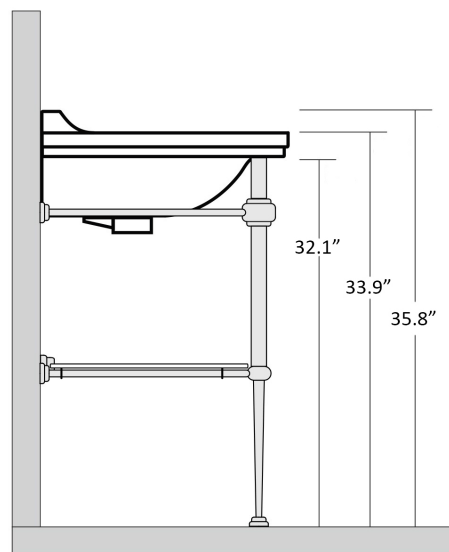

Collection Waldorf	Model Waldorf 4142+9196	Dimensions Metric <i>1 inch = 2.54 cm</i> <i>1 inch = 25.4 mm</i>	 1051 Lea Drive - Collegeville, PA 19426 Tel. 215 513 9400 - Fax 610 831 0215 www.ws bathcollections.com - info@ws bathcollections.com
--------------------------------	-------------------------------------	---	---

Collection
Waldorf

Model |
Waldorf 4142+9196

Dimensions Metric

1 inch = 2.54 cm
1 inch = 25.4 mm

WS[®]
BATH
COLLECTIONS

1051 Lea Drive - Collegeville, PA 19426
Tel. 215 513 9400 - Fax 610 831 0215
www.wsbathcollections.com - info@wsbathcollections.com

Collection
Waldorf

Model |
Waldorf 4142+9196

Dimensions Metric
1 inch = 2.54 cm
1 inch = 25.4 mm

WS[®]
BATH
COLLECTIONS

1051 Lea Drive - Collegeville, PA 19426
Tel. 215 513 9400 - Fax 610 831 0215
www.ws bathcollections.com - info@ws bathcollections.com

Dimensions Metric
1 inch = 2.54 cm
1 inch = 25.4 mm

WS®
BATH
COLLECTIONS

1051 Lea Drive - Collegeville, PA 19426
Tel. 215 513 9400 - Fax 610 831 0215

www.ws bathcollections.com - info@ws bathcollections.com