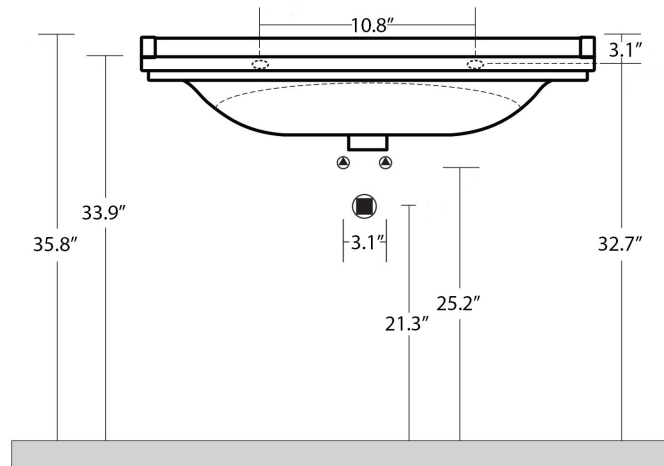

Collection Waldorf	Model Waldorf 4142+9196	Dimensions Metric <i>1 inch = 2.54 cm</i> <i>1 inch = 25.4 mm</i>	 1051 Lea Drive - Collegeville, PA 19426 Tel. 215 513 9400 - Fax 610 831 0215 www.ws bathcollections.com - info@ws bathcollections.com
--------------------------------	-------------------------------------	---	---

Collection
Waldorf

Model |
Waldorf 4142+9196

Dimensions Metric

1 inch = 2.54 cm
1 inch = 25.4 mm

WS[®]
BATH
COLLECTIONS

1051 Lea Drive - Collegeville, PA 19426
Tel. 215 513 9400 - Fax 610 831 0215
www.wsbathcollections.com - info@wsbathcollections.com

Collection
Waldorf

Model |
Waldorf 4142+9196

Dimensions Metric
1 inch = 2.54 cm
1 inch = 25.4 mm

WS[®]
BATH
COLLECTIONS

1051 Lea Drive - Collegeville, PA 19426
Tel. 215 513 9400 - Fax 610 831 0215
www.ws bathcollections.com - info@ws bathcollections.com