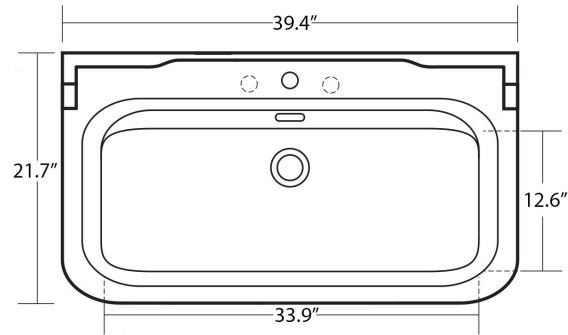

Collection Waldorf	Model Waldorf 4142+9196	Dimensions Metric <i>1 inch = 2.54 cm</i> <i>1 inch = 25.4 mm</i>	 1051 Lea Drive - Collegeville, PA 19426 Tel. 215 513 9400 - Fax 610 831 0215 www.ws bathcollections.com - info@ws bathcollections.com
--------------------------------	-------------------------------------	---	---

Collection
Waldorf

Model |
Waldorf 4142+9196

Dimensions Metric

1 inch = 2.54 cm
1 inch = 25.4 mm

WS[®]
BATH
COLLECTIONS

1051 Lea Drive - Collegeville, PA 19426
Tel. 215 513 9400 - Fax 610 831 0215
www.wsbathcollections.com - info@wsbathcollections.com

Collection
Waldorf

Model |
Waldorf 4142+9196

Dimensions Metric
1 inch = 2.54 cm
1 inch = 25.4 mm

WS[®]
BATH
COLLECTIONS

1051 Lea Drive - Collegeville, PA 19426
Tel. 215 513 9400 - Fax 610 831 0215
www.ws bathcollections.com - info@ws bathcollections.com