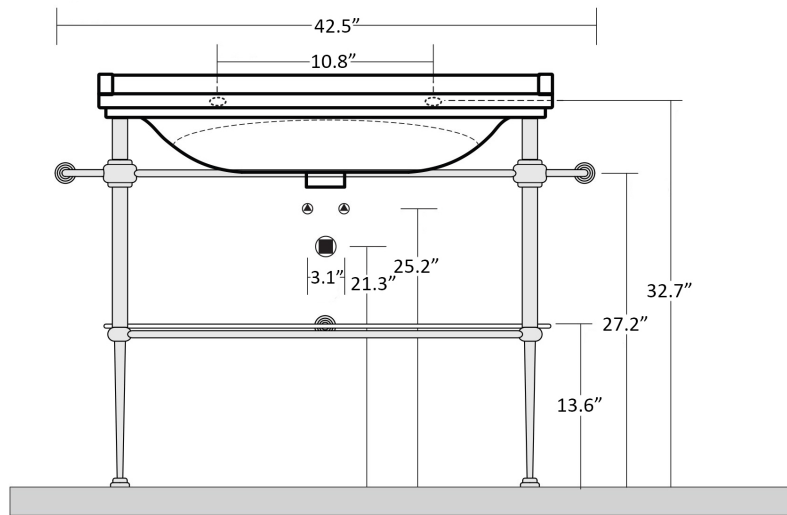

Collection Waldorf	Model Waldorf 4142+9196	Dimensions Metric <i>1 inch = 2.54 cm</i> <i>1 inch = 25.4 mm</i>	 1051 Lea Drive - Collegeville, PA 19426 Tel. 215 513 9400 - Fax 610 831 0215 www.ws bathcollections.com - info@ws bathcollections.com
--------------------------------	-------------------------------------	---	---

Collection
Waldorf

Model |
Waldorf 4142+9196

Dimensions Metric

1 inch = 2.54 cm
1 inch = 25.4 mm

WS[®]
BATH
COLLECTIONS

1051 Lea Drive - Collegeville, PA 19426
Tel. 215 513 9400 - Fax 610 831 0215
www.wsbathcollections.com - info@wsbathcollections.com

Collection
Waldorf

Model |
Waldorf 4142+9196

Dimensions Metric
1 inch = 2.54 cm
1 inch = 25.4 mm

WS[®]
BATH
COLLECTIONS

1051 Lea Drive - Collegeville, PA 19426
Tel. 215 513 9400 - Fax 610 831 0215
www.ws bathcollections.com - info@ws bathcollections.com