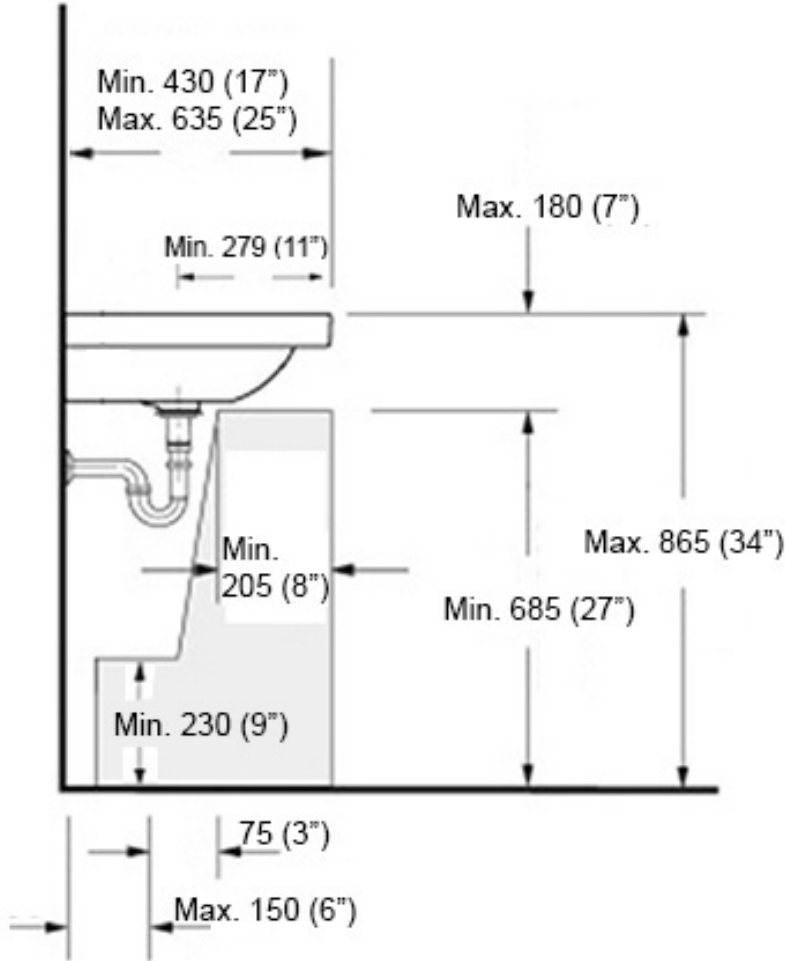

Model |
Unlimited 120 Mono

Dimensions Metric
1 inch = 2.54 cm
1 inch = 25.4 mm

WS®
BATH
COLLECTIONS

1051 Lea Drive - Collegeville, PA 19426
Tel. 215 513 9400 - Fax 610 831 0215

www.ws bathcollections.com - info@ws bathcollections.com

Recommended ADA Installation

Note: ADA Compliant when installed in accordance with ADA guidelines

| | | | |
|--|--|--|---|
| <p>Collection Unlimited</p> | <p>Model Unlimited 120 Mono</p> | <p>Dimensions Metric 1 inch = 2.54 cm 1 inch = 25.4 mm</p> |  <p>1051 Lea Drive - Collegeville, PA 19426 Tel. 215 513 9400 - Fax 610 831 0215 www.ws bathcollections.com - info@ws bathcollectins.com</p> |
|--|--|--|---|