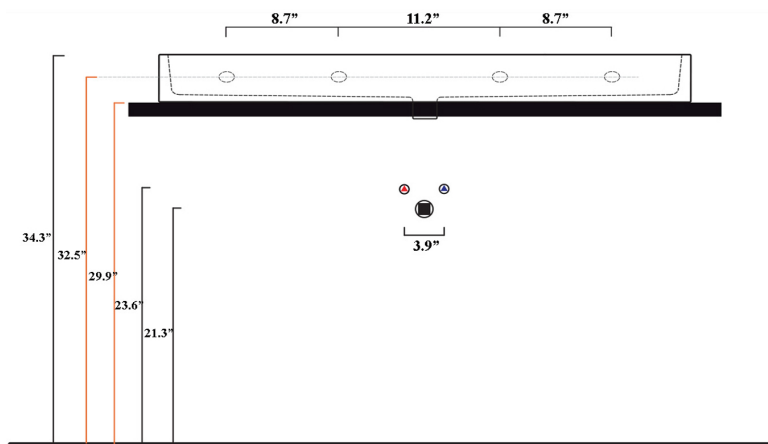

Codes & Standards:

- ADA Compliant

* WS Bath Collections reserves the right to revise dimensions or information on this sheet without notice

| | | | |
|----------------------------------|--------------------------------------|---|---|
| Collection Unlimited | Model Unlimited 120 Mono | Dimensions Metric <i>1 inch = 2.54 cm</i> <i>1 inch = 25.4 mm</i> |  1051 Lea Drive - Collegeville, PA 19426 Tel. 215 513 9400 - Fax 610 831 0215 www.ws bathcollections.com - info@ws bathcollectins.com |
|----------------------------------|--------------------------------------|---|---|

Collection
Unlimited

Model |
Unlimited 120 Mono

Dimensions Metric

1 inch = 2.54 cm
1 inch = 25.4 mm

WS®
BATH
COLLECTIONS

1051 Lea Drive - Collegeville, PA 19426
Tel. 215 513 9400 - Fax 610 831 0215

www.ws bathcollections.com - info@ws bathcollections.com

Model |
Unlimited 120 Mono

Dimensions Metric
1 inch = 2.54 cm
1 inch = 25.4 mm

WS®
BATH
COLLECTIONS

1051 Lea Drive - Collegeville, PA 19426
Tel. 215 513 9400 - Fax 610 831 0215

www.ws bathcollections.com - info@ws bathcollections.com