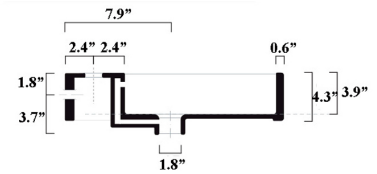

Codes & Standards:

- ADA Compliant

* WS Bath Collections reserves the right to revise dimensions or information on this sheet without notice

| | | | |
|----------------------------------|--------------------------------------|---|---|
| Collection Unlimited | Model Unlimited 120 Mono | Dimensions Metric <i>1 inch = 2.54 cm</i> <i>1 inch = 25.4 mm</i> |  1051 Lea Drive - Collegeville, PA 19426 Tel. 215 513 9400 - Fax 610 831 0215 www.ws bathcollections.com - info@ws bathcollectins.com |
|----------------------------------|--------------------------------------|---|---|

Collection
Unlimited

Model |
Unlimited 120 Mono

Dimensions Metric

1 inch = 2.54 cm
1 inch = 25.4 mm

WS®
BATH
COLLECTIONS

1051 Lea Drive - Collegeville, PA 19426
Tel. 215 513 9400 - Fax 610 831 0215

www.ws bathcollections.com - info@ws bathcollections.com

Model |
Unlimited 120 Mono

Dimensions Metric
1 inch = 2.54 cm
1 inch = 25.4 mm

WS®
BATH
COLLECTIONS

1051 Lea Drive - Collegeville, PA 19426
Tel. 215 513 9400 - Fax 610 831 0215

www.ws bathcollections.com - info@ws bathcollections.com