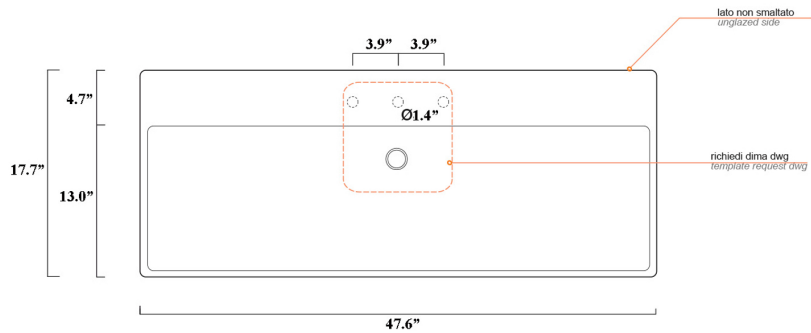

Related Items:

- WSBC 53991 | Push Waste Drain
- WSBC 53922 | Decorative Trap

Finishes:

-  Glossy White
-  Matte Black

SKU# | Options:

- Unlimited 120.00 Mono WG | No Faucet Hole, Glossy White
- Unlimited 120.01 Mono WG | Single Faucet Hole, Glossy White
- Unlimited 120.02 Mono WG | Two Faucet Holes, Glossy White
- Unlimited 120.02L Mono WG | Soap Dispenser Hole (Left), Glossy White
- Unlimited 120.02R Mono WG | Soap Dispenser Hole (Right), Glossy White
- Unlimited 120.03-4 Mono WG | Three Faucet Holes in 4" Spread, Glossy White
- Unlimited 120.03-8 Mono WG | Three Faucet Holes in 8" Spread, Glossy White
- Unlimited 120.00 Mono BM | No Faucet Hole, Matte Black
- Unlimited 120.01 Mono BM | Single Faucet Hole, Matte Black
- Unlimited 120.02 Mono BM | Two Faucet Holes, Matte Black
- Unlimited 120.02L Mono BM | Soap Dispenser Hole (Left), Matte Black
- Unlimited 120.02R Mono BM | Soap Dispenser Hole (Right), Matte Black
- Unlimited 120.03-4 Mono BM | Three Faucet Holes in 4" Spread, Matte Black
- Unlimited 120.03-8 Mono BM | Three Faucet Holes in 8" Spread, Matte Black

Codes & Standards:

- ADA Compliant

* WS Bath Collections reserves the right to revise dimensions or information on this sheet without notice

| | | | |
|----------------------------------|--------------------------------------|---|---|
| Collection Unlimited | Model Unlimited 120 Mono | Dimensions Metric <i>1 inch = 2.54 cm</i> <i>1 inch = 25.4 mm</i> |  1051 Lea Drive - Collegeville, PA 19426 Tel. 215 513 9400 - Fax 610 831 0215 www.ws bathcollections.com - info@ws bathcollectins.com |
|----------------------------------|--------------------------------------|---|---|

Collection
Unlimited

Model |
Unlimited 120 Mono

Dimensions Metric

1 inch = 2.54 cm
1 inch = 25.4 mm

WS®
BATH
COLLECTIONS

1051 Lea Drive - Collegeville, PA 19426
Tel. 215 513 9400 - Fax 610 831 0215

www.ws bathcollections.com - info@ws bathcollections.com