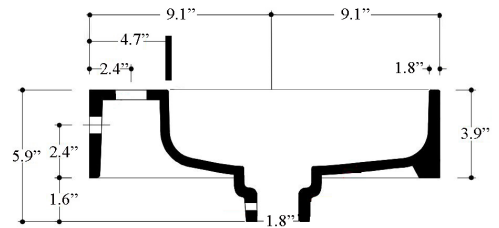

Codes & Standards:

- ADA Compliant

* WS Bath Collections reserves the right to revise dimensions or information on this sheet without notice

Collection Unit Plus	Model Unit Plus 100A	Dimensions Metric <i>1 inch = 2.54 cm</i> <i>1 inch = 25.4 mm</i>	 1051 Lea Drive - Collegeville, PA 19426 Tel. 215 513 9400 - Fax 610 831 0215 www.ws bathcollections.com - info@ws bathcollections.com
----------------------------------	----------------------------------	---	---

Product Specs Sheets

Unit Plus 100A

Bottom View
Concealed Drain Configuration

Collection |
Unit Plus

Model |
Unit Plus 100A

Dimensions Metric

1 inch = 2.54 cm
1 inch = 25.4 mm

WS®
BATH
COLLECTIONS

MOUNTING HARDWARE

Wall-mount installation

Vessel/ countertop installation

Bolts

Silicone (optional)

Collection
Unit Plus

Model |
Unit Plus 100A

Dimensions Metric
1 inch = 2.54 cm
1 inch = 25.4 mm