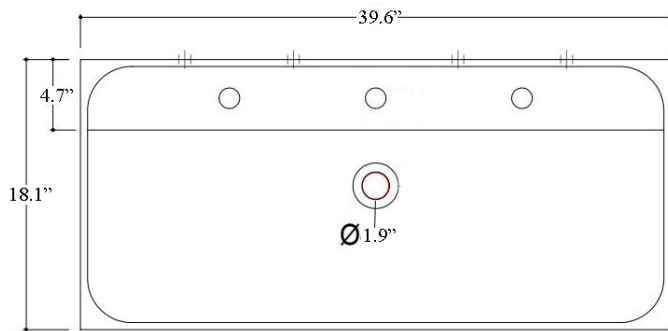

Codes & Standards:

- ADA Compliant

* WS Bath Collections reserves the right to revise dimensions or information on this sheet without notice

Collection Unit Plus	Model Unit Plus 100A	Dimensions Metric <i>1 inch = 2.54 cm</i> <i>1 inch = 25.4 mm</i>	 1051 Lea Drive - Collegeville, PA 19426 Tel. 215 513 9400 - Fax 610 831 0215 www.ws bathcollections.com - info@ws bathcollections.com
----------------------------------	----------------------------------	---	---

Product Specs Sheets

Unit Plus 100A

Bottom View
Concealed Drain Configuration

Collection |
Unit Plus

Model |
Unit Plus 100A

Dimensions Metric

1 inch = 2.54 cm
1 inch = 25.4 mm

WS®
BATH
COLLECTIONS

MOUNTING HARDWARE

Wall-mount installation

Vessel/ countertop installation

Bolts

Silicone (optional)

Collection
Unit Plus

Model |
Unit Plus 100A

Dimensions Metric
1 inch = 2.54 cm
1 inch = 25.4 mm