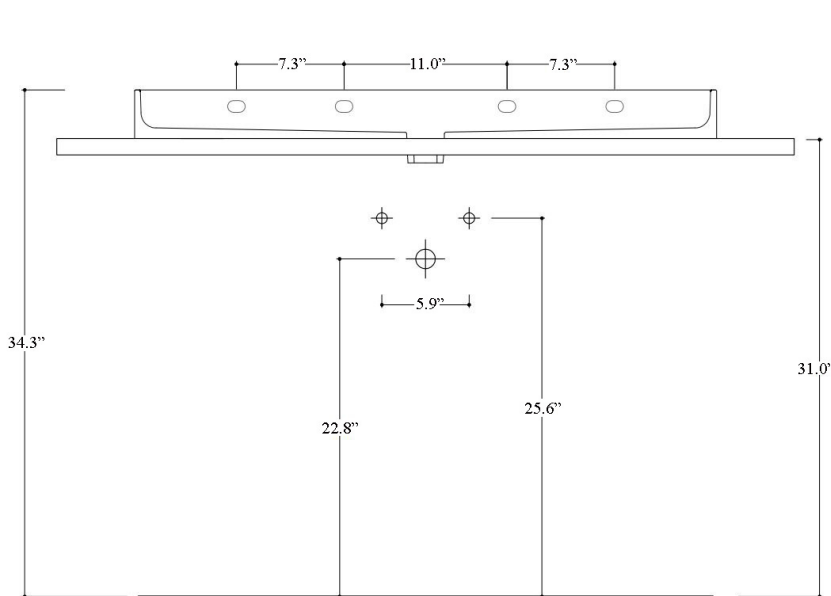

Codes & Standards:

- ADA Compliant

* WS Bath Collections reserves the right to revise dimensions or information on this sheet without notice

Collection Unit Plus	Model Unit Plus 100A	Dimensions Metric <i>1 inch = 2.54 cm</i> <i>1 inch = 25.4 mm</i>	 1051 Lea Drive - Collegeville, PA 19426 Tel. 215 513 9400 - Fax 610 831 0215 www.ws bathcollections.com - info@ws bathcollections.com
----------------------------------	----------------------------------	---	---

Product Specs Sheets

Unit Plus 100A

Bottom View
Concealed Drain Configuration

Collection |
Unit Plus

Model |
Unit Plus 100A

Dimensions Metric

1 inch = 2.54 cm
1 inch = 25.4 mm

WS®
BATH
COLLECTIONS

MOUNTING HARDWARE

Wall-mount installation

Vessel/ countertop installation

Bolts

Silicone (optional)

Collection
Unit Plus

Model |
Unit Plus 100A

Dimensions Metric
1 inch = 2.54 cm
1 inch = 25.4 mm