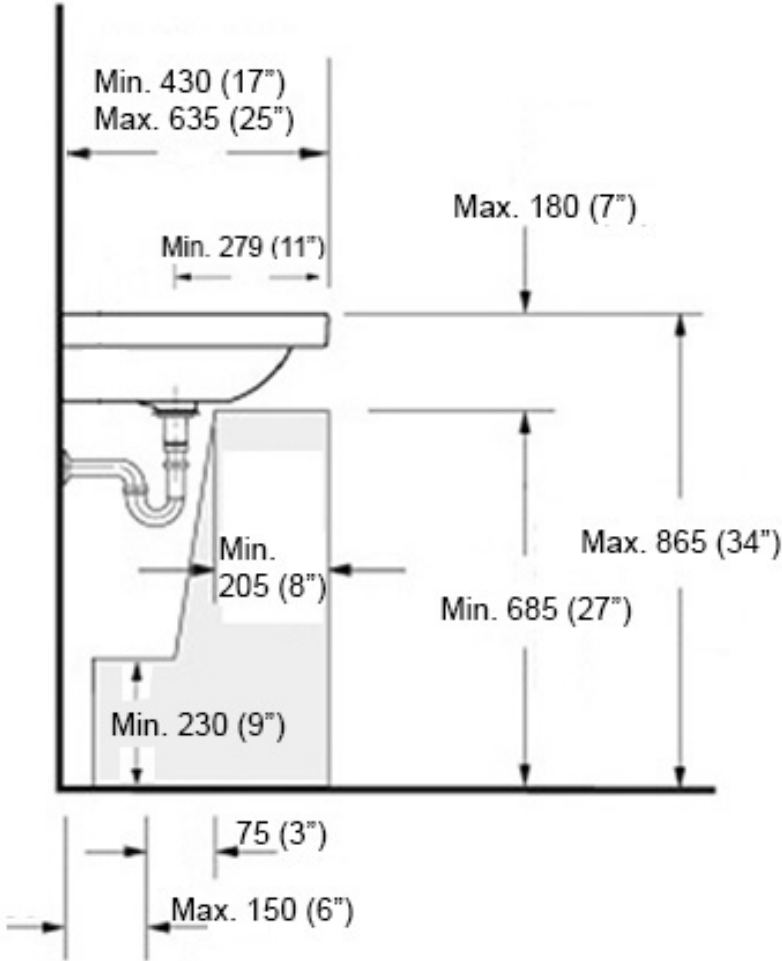

Recommended ADA Installation

Note: ADA Compliant when installed in accordance with ADA guidelines

Collection Unit Plus	Model | Unit Plus 100A	Dimensions Metric 1 inch = 2.54 cm 1 inch = 25.4 mm	WS® BATH COLLECTIONS 1051 Lea Drive - Collegeville, PA 19426 Tel. 215 513 9400 - Fax 610 831 0215 www.ws bathcollections.com - info@ws bathcollections.com