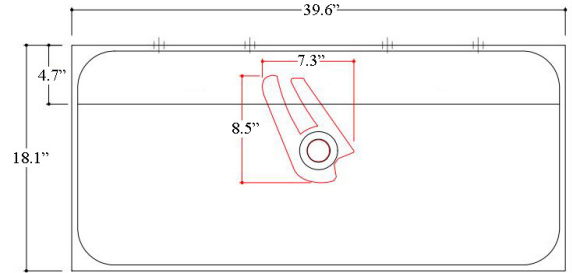

Codes & Standards:

- ADA Compliant

* WS Bath Collections reserves the right to revise dimensions or information on this sheet without notice

Collection Unit Plus	Model Unit Plus 100A	Dimensions Metric <i>1 inch = 2.54 cm</i> <i>1 inch = 25.4 mm</i>	 1051 Lea Drive - Collegeville, PA 19426 Tel. 215 513 9400 - Fax 610 831 0215 www.ws bathcollections.com - info@ws bathcollections.com
----------------------------------	----------------------------------	---	---

Product Specs Sheets

Unit Plus 100A

Bottom View
Concealed Drain Configuration

Collection |
Unit Plus

Model |
Unit Plus 100A

Dimensions Metric

1 inch = 2.54 cm
1 inch = 25.4 mm

WS®
BATH
COLLECTIONS

MOUNTING HARDWARE

Wall-mount installation

Vessel/ countertop installation

Bolts

Silicone (optional)

Collection
Unit Plus

Model |
Unit Plus 100A

Dimensions Metric
1 inch = 2.54 cm
1 inch = 25.4 mm