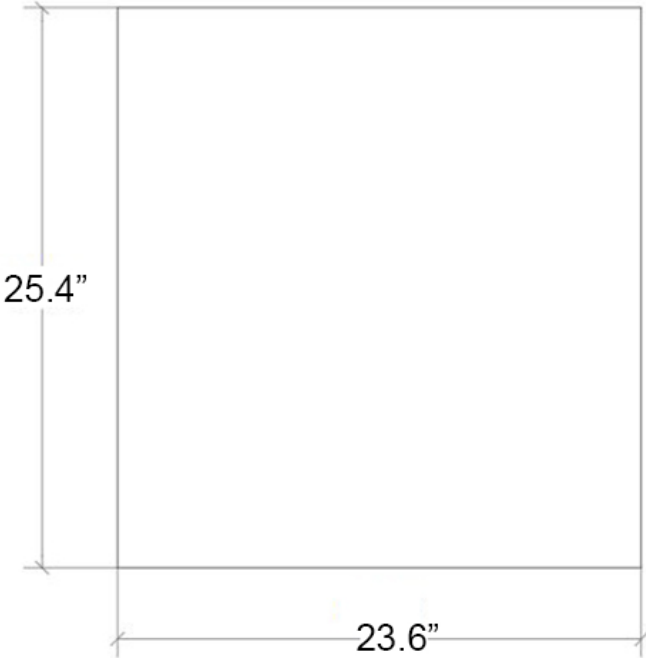

Speci 56302

Features

- Wall Mirror
- Stainless Steel Frame
- 5 Years Silvering Guaranteed
- Made in Italy

SKU# | Option:

- Speci 56302 | Mirror Glass

Finishes:

* WS Bath Collections reserves the right to revise dimensions or information on this sheet without notice

Collection Speci	Model Speci 56302	Dimensions Metric <i>1 inch = 2.54 cm</i> <i>1 inch = 25.4 mm</i>	 1051 Lea Drive - Collegeville, PA 19426 Tel. 215 513 9400 - Fax 610 831 0215 www.ws bathcollections.com - info@ws bathcollections.com
----------------------------	-------------------------------	---	---

Product Specs Sheets

Collection
Speci

Model |
Speci 56302

Dimensions Metric
1 inch = 2.54 cm
1 inch = 25.4 mm

1051 Lea Drive - Collegeville, PA 19426
Tel. 215 513 9400 - Fax 610 831 0215
www.ws bathcollections.com - info@ws bathcollections.com