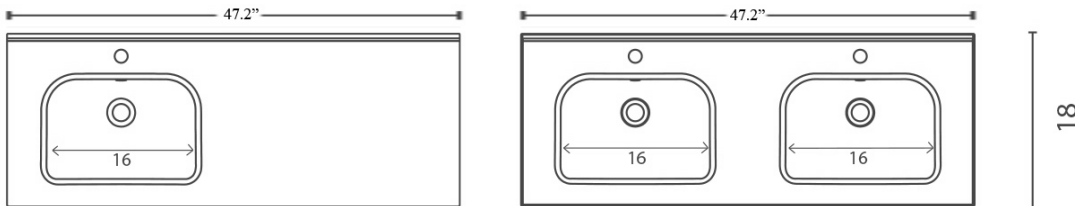

Collection Slim	Model Slim 80	Dimensions Metric <i>1 inch = 2.54 cm</i> <i>1 inch = 25.4 mm</i>	 1051 Lea Drive - Collegeville, PA 19426 Tel. 215 513 9400 - Fax 610 831 0215 www.ws bathcollections.com - info@ws bathcollections.com
-----------------------------	---------------------------	---	---

Slim 60

Slim 70

Slim 80

Slim 90

Slim 100

Slim 120

Slim 120 L

Slim 120 DBL

Notes

- Faucet hole 1.4"
- Back edge to center faucet hole 2.5"
- Back edge to center of drain hole 8.0"

Collection
Slim

Model |
Slim 60 - Slim 70
Slim 80 - Slim 90
Slim 120 - Slim 120 L
Slim 120 DBL

Dimensions Metric
1 inch = 2.54 cm
1 inch = 25.4 mm