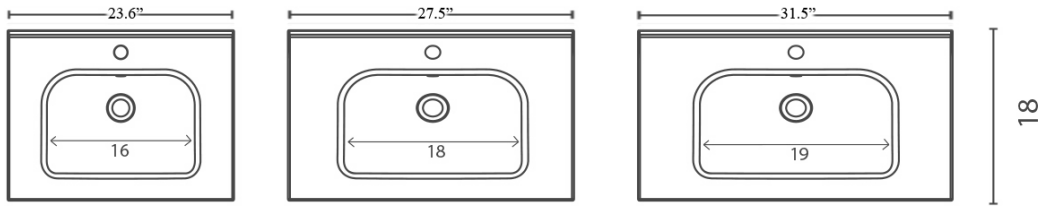

Slim 80

Features

- Bathroom Sink With Integrated Sink and Top
- Made of Ceramic
- Glossy White
- With Overflow
- Drop-In Installation or as Vanity Top and Sink
- With One Faucet Hole
- Made in Spain

Related Items:

- WSBC 53991 | Push Waste Drain
- WSBC 53922 | Decorative Trap

Finishes:

 Glossy White

SKU# | Options:

- Slim 80 | Glossy White

* WS Bath Collections reserves the right to revise dimensions or information on this sheet without notice

Collection Slim	Model Slim 80	Dimensions Metric <i>1 inch = 2.54 cm</i> <i>1 inch = 25.4 mm</i>	 1051 Lea Drive - Collegeville, PA 19426 Tel. 215 513 9400 - Fax 610 831 0215 www.ws bathcollections.com - info@ws bathcollections.com
-----------------------------	---------------------------	---	---

Notes

- Faucet hole 1.4"
- Back edge to center faucet hole 2.5"
- Back edge to center of drain hole 8.0"

Collection
Slim

Model |
Slim 60 - Slim 70
Slim 80 - Slim 90
Slim 120 - Slim 120 L
Slim 120 DBL

Dimensions Metric
1 inch = 2.54 cm
1 inch = 25.4 mm