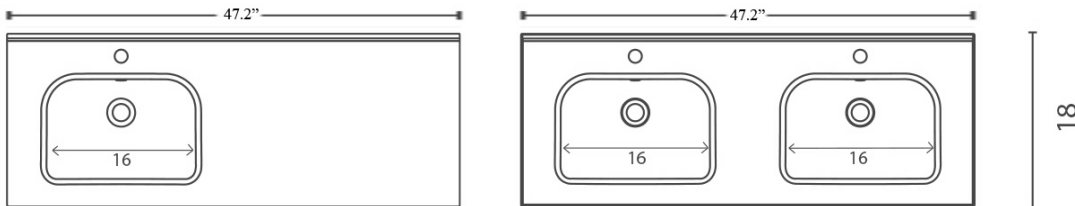

### SKU# | Options:

- Slim 120L | Glossy White

\* WS Bath Collections reserves the right to revise dimensions or information on this sheet without notice

<b>Collection  </b> Slim	<b>Model  </b> Slim 120L	Dimensions Metric <i>1 inch = 2.54 cm</i> <i>1 inch = 25.4 mm</i>	 1051 Lea Drive - Collegeville, PA 19426 Tel. 215 513 9400 - Fax 610 831 0215 <a href="http://www.ws bathcollections.com">www.ws bathcollections.com</a> - <a href="mailto:info@ws bathcollections.com">info@ws bathcollections.com</a>
-----------------------------	-----------------------------	---	---

Slim 60

Slim 70

Slim 80

Slim 90

Slim 100

Slim 120

Slim 120 L

Slim 120 DBL

### Notes

- Faucet hole 1.4"
- Back edge to center faucet hole 2.5"
- Back edge to center of drain hole 8.0"

Collection  
Slim

**Model |**  
Slim 60 - Slim 70  
Slim 80 - Slim 90  
Slim 120 - Slim 120 L  
Slim 120 DBL

Dimensions Metric  
*1 inch = 2.54 cm*  
*1 inch = 25.4 mm*

**WS<sup>®</sup>** BATH COLLECTIONS  
1051 Lea Drive - Collegeville, PA 19426  
Tel. 215 513 9400 - Fax 610 831 0215  
[www.ws bathcollections.com](http://www.ws bathcollections.com) - [info@ws bathcollections.com](mailto:info@ws bathcollections.com)