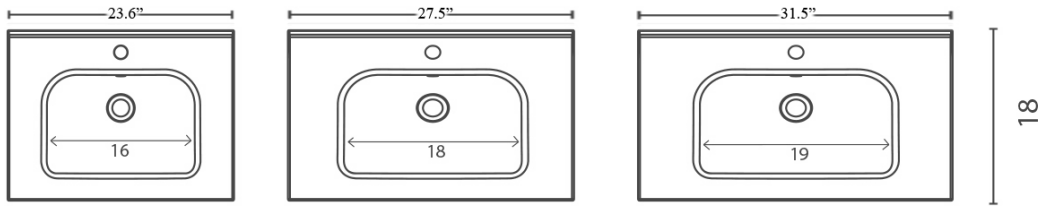

### SKU# | Options:

- Slim 120L | Glossy White

\* WS Bath Collections reserves the right to revise dimensions or information on this sheet without notice

<b>Collection  </b> Slim	<b>Model  </b> Slim 120L	Dimensions Metric <i>1 inch = 2.54 cm</i> <i>1 inch = 25.4 mm</i>	 1051 Lea Drive - Collegeville, PA 19426 Tel. 215 513 9400 - Fax 610 831 0215 <a href="http://www.ws bathcollections.com">www.ws bathcollections.com</a> - <a href="mailto:info@ws bathcollections.com">info@ws bathcollections.com</a>
-----------------------------	-----------------------------	---	---

Slim 60

Slim 70

Slim 80

Slim 90

Slim 100

Slim 120

Slim 120 L

Slim 120 DBL

Dimensions Metric  
*1 inch = 2.54 cm*  
*1 inch = 25.4 mm*

**WS<sup>®</sup>** BATH COLLECTIONS  
1051 Lea Drive - Collegeville, PA 19426  
Tel. 215 513 9400 - Fax 610 831 0215  
[www.ws bathcollections.com](http://www.ws bathcollections.com) - [info@ws bathcollections.com](mailto:info@ws bathcollections.com)

### Vessel/ countertop installation

Bolts

Silicone (optional)

Collection  
Slim

Model |  
Slim 120L

Dimensions Metric

1 inch = 2.54 cm  
1 inch = 25.4 mm

**WS**®  
**BATH**  
**COLLECTIONS**