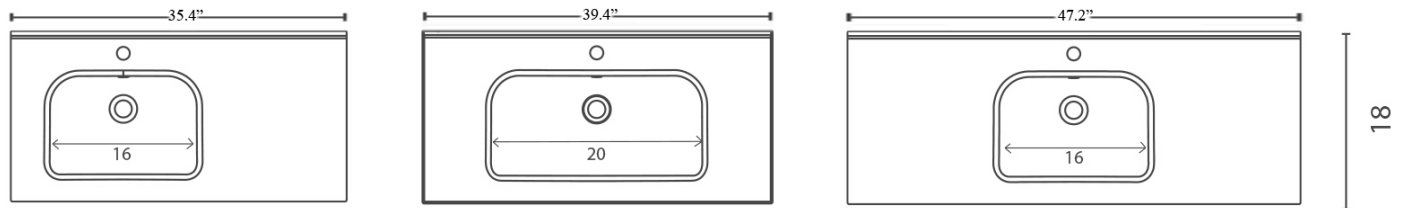

### SKU# | Options:

- Slim 120L | Glossy White

\* WS Bath Collections reserves the right to revise dimensions or information on this sheet without notice

<b>Collection  </b> Slim	<b>Model  </b> Slim 120L	Dimensions Metric <i>1 inch = 2.54 cm</i> <i>1 inch = 25.4 mm</i>	 1051 Lea Drive - Collegeville, PA 19426 Tel. 215 513 9400 - Fax 610 831 0215 <a href="http://www.ws bathcollections.com">www.ws bathcollections.com</a> - <a href="mailto:info@ws bathcollections.com">info@ws bathcollections.com</a>
-----------------------------	-----------------------------	---	---

Slim 60

Slim 70

Slim 80

Slim 90

Slim 100

Slim 120

Slim 120 L

Slim 120 DBL