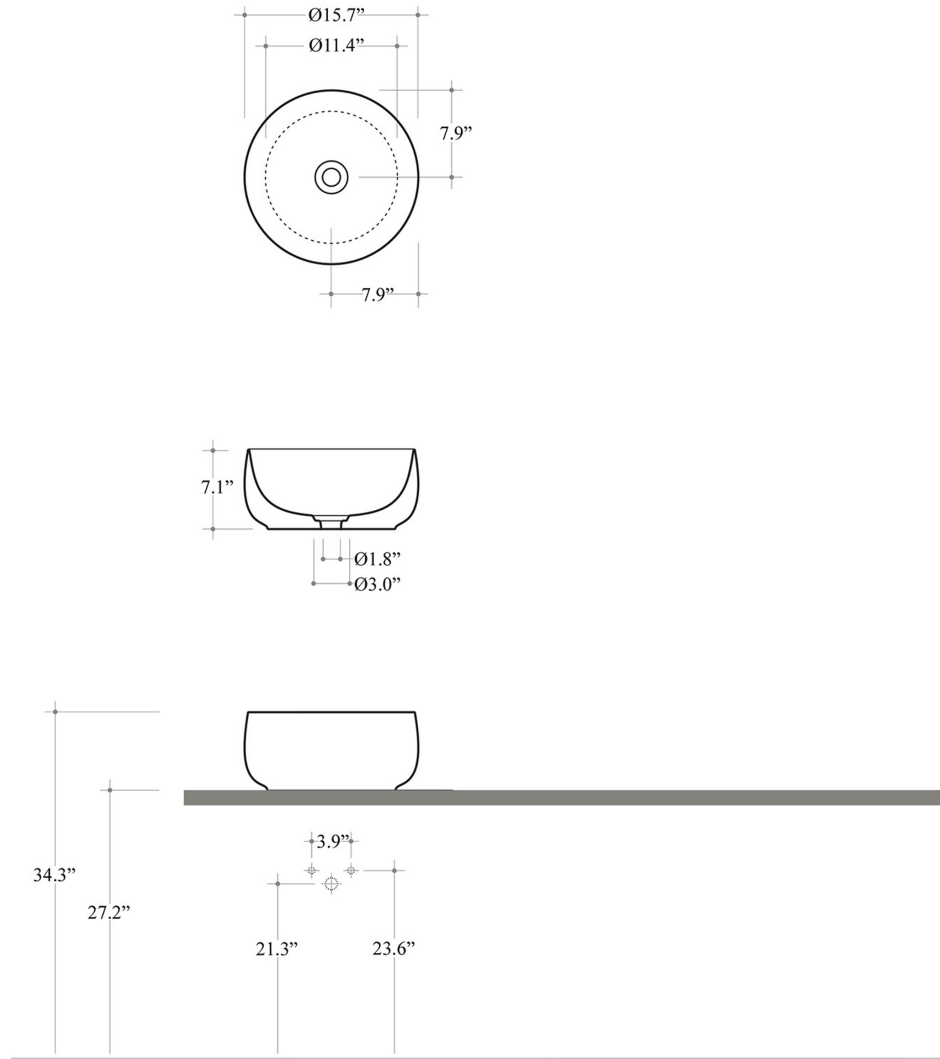

Related Items:

- WSBC | Push Waste Drain
- WSBC 53922 | Decorative Trap

SKU# | Options:

- Seed 40R WG | Glossy White
- Seed 40R BG | Glossy Black
- Seed 40R WM | Matte White
- Seed 40R BM | Matte Black

Finishes:

-  Glossy White
-  Matte White
-  Glossy Black
-  Matte Black

* WS Bath Collections reserves the right to revise dimensions or information on this sheet without notice

Collection Seed	Model Seed 40R - SEL07	Dimensions Metric <i>1 inch = 2.54 cm</i> <i>1 inch = 25.4 mm</i>	 1051 Lea Drive - Collegeville, PA 19426 Tel. 215 513 9400 - Fax 610 831 0215 www.ws bathcollections.com - info@ws bathcollections.com
-----------------------------	------------------------------------	---	---

Seed 40R - SEL 07

Collection
Seed

Model |
Seed 40R - SEL07

Dimensions Metric
1 inch = 2.54 cm
1 inch = 25.4 mm

WS[®] BATH
COLLECTIONS

1051 Lea Drive - Collegeville, PA 19426
Tel. 215 513 9400 - Fax 610 831 0215
www.ws bathcollections.com - info@ws bathcollections.com

Bolts

Silicone (optional)

Collection
Seed

Model |
Seed 40R - SEL07

Dimensions Metric

1 inch = 2.54 cm
1 inch = 25.4 mm

WS®
BATH
COLLECTIONS

1051 Lea Drive - Collegeville, PA 19426
Tel. 215 513 9400 - Fax 610 831 0215