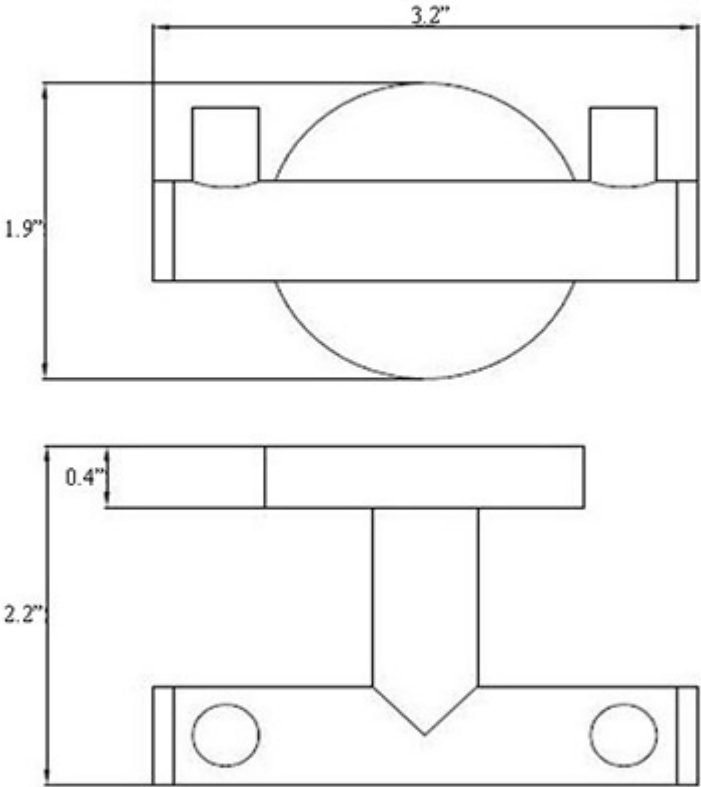

Norm WSBC 268639

Features

- Double Bathroom Hook
- Polished Chrome Finish
- Solid Brass Base
- Premium Metal Construction for Durability and Reliability

SKU# | Option:

- Norm WSBC 268639 | Polished Chrome

Finishes:

 Polished Chrome

* WS Bath Collections reserves the right to revise dimensions or information on this sheet without notice

Collection
Norm

Model |
Norm WSBC 268639

Dimensions Metric

1 inch = 2.54 cm

1 inch = 25.4 mm

1051 Lea Drive - Collegeville, PA 19426
Tel. 215 513 9400 - Fax 610 831 0215

www.ws bathcollections.com - info@ws bathcollections.com

Collection |
Norm

Model |
Norm 268639

Dimensions Metric
1 inch = 2.54 cm
1 inch = 25.4 mm