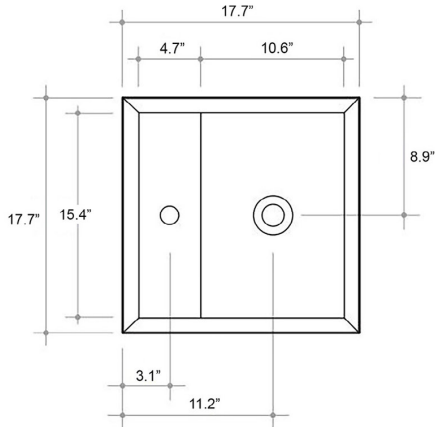

Related Items:

- WSBC 53991 | Push Waste Drain
- WSBC 53922 | Decorative Trap

SKU# | Options:

- Cut 45.45.00 WG | Glossy White, No Hole
- Cut 45.45.01 WG | Glossy White, Single Hole
- Cut 45.45.00 WM | Matte Black, No Hole
- Cut 45.45.01 WM | Matte Black, Single Hole
- Cut 45.45.00 BG | Glossy Black, No Hole
- Cut 45.45.01 BG | Glossy Black, Single Hole
- Cut 45.45.00 BM | Matte White, No Hole
- Cut 45.45.01 BM | Matte White, Single Hole

Finishes:

-  Glossy White
-  Matte White
-  Glossy Black
-  Matte Black

* WS Bath Collections reserves the right to revise dimensions or information on this sheet without notice

Collection Cut	Model Cut 45.45 - CTL05	Dimensions Metric <i>1 inch = 2.54 cm</i> <i>1 inch = 25.4 mm</i>	 1051 Lea Drive - Collegeville, PA 19426 Tel. 215 513 9400 - Fax 610 831 0215 www.ws bathcollections.com - info@ws bathcollections.com
----------------------------	-------------------------------------	---	---

Vessel

Wall Mounted

Collection |
Cut

Model |
Cut 45.45 - CTL05

Dimensions Metric
1 inch = 2.54 cm
1 inch = 25.4 mm

WS®
BATH
COLLECTIONS
1051 Lea Drive - Collegeville, PA 19426
Tel. 215 513 9400 - Fax 610 831 0215
www.ws bathcollections.com - info@ws bathcollections.com

Model |
E ww"67067"/"E VN27

Dimensions Metric
1 inch = 2.54 cm
1 inch = 25.4 mm

WS[®]
BATH
COLLECTIONS

1051 Lea Drive - Collegeville, PA 19426
Tel. 215 513 9400 - Fax 610 831 0215
www.ws bathcollections.com - info@ws bathcollections.com