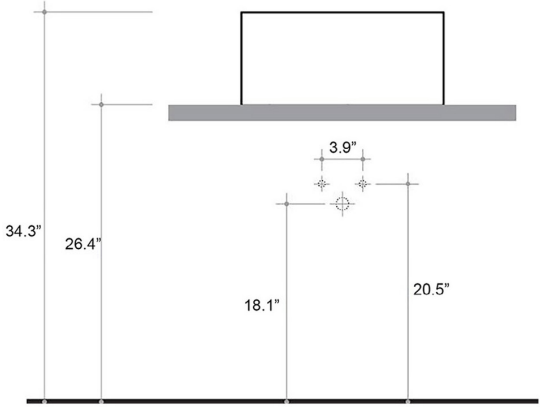

Finishes:

-  Glossy White
-  Matte White
-  Glossy Black
-  Matte Black

* WS Bath Collections reserves the right to revise dimensions or information on this sheet without notice

Collection Cut	Model Cut 45.45 - CTL05	Dimensions Metric <i>1 inch = 2.54 cm</i> <i>1 inch = 25.4 mm</i>	 1051 Lea Drive - Collegeville, PA 19426 Tel. 215 513 9400 - Fax 610 831 0215 www.ws bathcollections.com - info@ws bathcollections.com
----------------------------	-------------------------------------	---	---

Vessel

Wall Mounted

Collection |
Cut

Model |
Cut 45.45 - CTL05

Dimensions Metric
1 inch = 2.54 cm
1 inch = 25.4 mm

WS®
BATH
COLLECTIONS
1051 Lea Drive - Collegeville, PA 19426
Tel. 215 513 9400 - Fax 610 831 0215
www.ws bathcollections.com - info@ws bathcollections.com

Model |
E ww"67067"/"E VN27

Dimensions Metric
1 inch = 2.54 cm
1 inch = 25.4 mm

WS[®]
BATH
COLLECTIONS

1051 Lea Drive - Collegeville, PA 19426
Tel. 215 513 9400 - Fax 610 831 0215
www.ws bathcollections.com - info@ws bathcollections.com