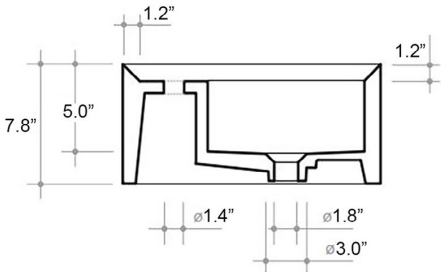

Related Items:

- WSBC 53991 | Push Waste Drain
- WSBC 53922 | Decorative Trap

SKU# | Options:

- Cut 45.45.00 WG | Glossy White, No Hole
- Cut 45.45.01 WG | Glossy White, Single Hole
- Cut 45.45.00 WM | Matte Black, No Hole
- Cut 45.45.01 WM | Matte Black, Single Hole
- Cut 45.45.00 BG | Glossy Black, No Hole
- Cut 45.45.01 BG | Glossy Black, Single Hole
- Cut 45.45.00 BM | Matte White, No Hole
- Cut 45.45.01 BM | Matte White, Single Hole

Finishes:

-  Glossy White
-  Matte White
-  Glossy Black
-  Matte Black

* WS Bath Collections reserves the right to revise dimensions or information on this sheet without notice

Collection Cut	Model Cut 45.45 - CTL05	Dimensions Metric <i>1 inch = 2.54 cm</i> <i>1 inch = 25.4 mm</i>	 1051 Lea Drive - Collegeville, PA 19426 Tel. 215 513 9400 - Fax 610 831 0215 www.ws bathcollections.com - info@ws bathcollections.com
----------------------------	-------------------------------------	---	---

Vessel

Wall Mounted

Collection |
Cut

Model |
Cut 45.45 - CTL05

Dimensions Metric
1 inch = 2.54 cm
1 inch = 25.4 mm

WS®
BATH
COLLECTIONS
1051 Lea Drive - Collegeville, PA 19426
Tel. 215 513 9400 - Fax 610 831 0215
www.ws bathcollections.com - info@ws bathcollections.com

Model |
E ww"67067"/"E VN27

Dimensions Metric
1 inch = 2.54 cm
1 inch = 25.4 mm

WS[®]
BATH
COLLECTIONS

1051 Lea Drive - Collegeville, PA 19426
Tel. 215 513 9400 - Fax 610 831 0215
www.ws bathcollections.com - info@ws bathcollections.com