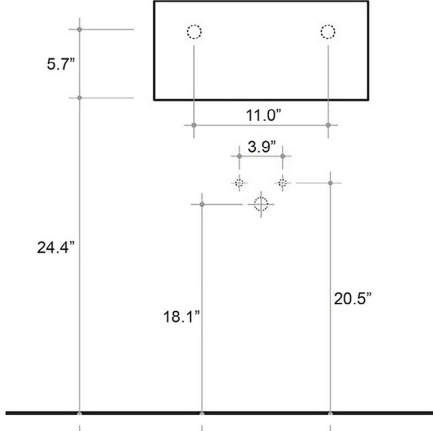

Finishes:

-  Glossy White
-  Matte White
-  Glossy Black
-  Matte Black

* WS Bath Collections reserves the right to revise dimensions or information on this sheet without notice

Collection Cut	Model Cut 45.45 - CTL05	Dimensions Metric <i>1 inch = 2.54 cm</i> <i>1 inch = 25.4 mm</i>	 1051 Lea Drive - Collegeville, PA 19426 Tel. 215 513 9400 - Fax 610 831 0215 www.ws bathcollections.com - info@ws bathcollections.com
----------------------------	-------------------------------------	---	---

Vessel

Wall Mounted

Collection |
Cut

Model |
Cut 45.45 - CTL05

Dimensions Metric
1 inch = 2.54 cm
1 inch = 25.4 mm

WS®
BATH
COLLECTIONS
1051 Lea Drive - Collegeville, PA 19426
Tel. 215 513 9400 - Fax 610 831 0215
www.ws bathcollections.com - info@ws bathcollections.com

Model |
E ww"67067"/"E VN27

Dimensions Metric
1 inch = 2.54 cm
1 inch = 25.4 mm

WS[®]
BATH
COLLECTIONS

1051 Lea Drive - Collegeville, PA 19426
Tel. 215 513 9400 - Fax 610 831 0215
www.ws bathcollections.com - info@ws bathcollections.com