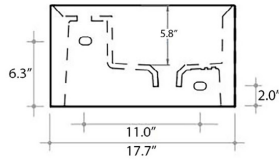

Related Items:

- WSBC 00076 | Push Waste Drain
- WSBC 53922 | Decorative Trap

SKU# | Options:

- Cut 45.25.00 WG | Glossy White, No Hole
- Cut 45.25.01 WG | Glossy White, Single Hole
- Cut 45.25.00 WM | Matte Black, No Hole
- Cut 45.25.01 WM | Matte Black, Single Hole
- Cut 45.25.00 BG | Glossy Black, No Hole
- Cut 45.25.01 BG | Glossy Black, Single Hole
- Cut 45.25.00 BM | Matte White, No Hole
- Cut 45.25.01 BM | Matte White, Single Hole
- Cut 45.25L | Faucet Hole to the Left of Basin
- Cut 45.25R | Faucet Hole to the Right of Basin

Finishes:

-  Glossy White
-  Matte White
-  Glossy Black
-  Matte Black

* WS Bath Collections reserves the right to revise dimensions or information on this sheet without notice

Collection Cut	Model Cut 45.25 - CTL06	Dimensions Metric <i>1 inch = 2.54 cm</i> <i>1 inch = 25.4 mm</i>	 1051 Lea Drive - Collegeville, PA 19426 Tel. 215 513 9400 - Fax 610 831 0215 www.ws bathcollections.com - info@ws bathcollections.com
----------------------------	-------------------------------------	---	---

Collection |
Cut

Model |
Cut 45.25 - CTL06

Dimensions Metric

1 inch = 2.54 cm
1 inch = 25.4 mm

1051 Lea Drive - Collegeville, PA 19426
Tel. 215 513 9400 - Fax 610 831 0215
www.ws bathcollections.com - info@ws bathcollections.com

Bolts

Silicone (optional)

Collection
Cut

Model |
Cut 45.25 - CTL06

Dimensions Metric
1 inch = 2.54 cm
1 inch = 25.4 mm

WS[®]
BATH
COLLECTIONS

1051 Lea Drive - Collegeville, PA 19426
Tel. 215 513 9400 - Fax 610 831 0215
www.ws bathcollections.com - info@ws bathcollections.com