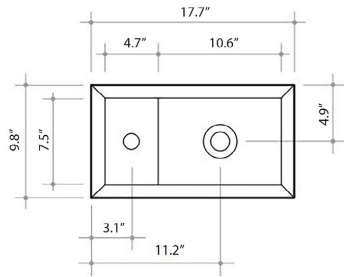

Related Items:

- WSBC 00076 | Push Waste Drain
- WSBC 53922 | Decorative Trap

SKU# | Options:

- Cut 45.25.00 WG | Glossy White, No Hole
- Cut 45.25.01 WG | Glossy White, Single Hole
- Cut 45.25.00 WM | Matte Black, No Hole
- Cut 45.25.01 WM | Matte Black, Single Hole
- Cut 45.25.00 BG | Glossy Black, No Hole
- Cut 45.25.01 BG | Glossy Black, Single Hole
- Cut 45.25.00 BM | Matte White, No Hole
- Cut 45.25.01 BM | Matte White, Single Hole
- Cut 45.25L | Faucet Hole to the Left of Basin
- Cut 45.25R | Faucet Hole to the Right of Basin

Finishes:

-  Glossy White
-  Matte White
-  Glossy Black
-  Matte Black

* WS Bath Collections reserves the right to revise dimensions or information on this sheet without notice

Collection Cut	Model Cut 45.25 - CTL06	Dimensions Metric <i>1 inch = 2.54 cm</i> <i>1 inch = 25.4 mm</i>	 1051 Lea Drive - Collegeville, PA 19426 Tel. 215 513 9400 - Fax 610 831 0215 www.ws bathcollections.com - info@ws bathcollections.com
----------------------------	-------------------------------------	---	---

Collection |
Cut

Model |
Cut 45.25 - CTL06

Dimensions Metric

1 inch = 2.54 cm
1 inch = 25.4 mm

1051 Lea Drive - Collegeville, PA 19426
Tel. 215 513 9400 - Fax 610 831 0215
www.ws bathcollections.com - info@ws bathcollections.com

Bolts

Silicone (optional)

Collection
Cut

Model |
Cut 45.25 - CTL06

Dimensions Metric
1 inch = 2.54 cm
1 inch = 25.4 mm

WS[®]
BATH
COLLECTIONS

1051 Lea Drive - Collegeville, PA 19426
Tel. 215 513 9400 - Fax 610 831 0215
www.ws bathcollections.com - info@ws bathcollections.com