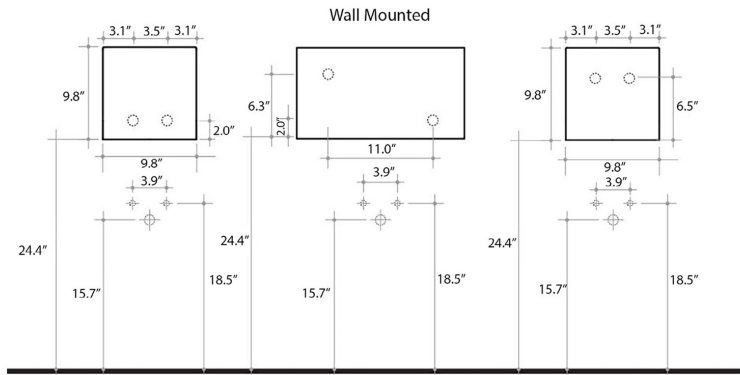

Related Items:

- WSBC 00076 | Push Waste Drain
- WSBC 53922 | Decorative Trap

SKU# | Options:

- Cut 45.25.00 WG | Glossy White, No Hole
- Cut 45.25.01 WG | Glossy White, Single Hole
- Cut 45.25.00 WM | Matte Black, No Hole
- Cut 45.25.01 WM | Matte Black, Single Hole
- Cut 45.25.00 BG | Glossy Black, No Hole
- Cut 45.25.01 BG | Glossy Black, Single Hole
- Cut 45.25.00 BM | Matte White, No Hole
- Cut 45.25.01 BM | Matte White, Single Hole
- Cut 45.25L | Faucet Hole to the Left of Basin
- Cut 45.25R | Faucet Hole to the Right of Basin

Finishes:

-  Glossy White
-  Matte White
-  Glossy Black
-  Matte Black

* WS Bath Collections reserves the right to revise dimensions or information on this sheet without notice

Collection Cut	Model Cut 45.25 - CTL06	Dimensions Metric <i>1 inch = 2.54 cm</i> <i>1 inch = 25.4 mm</i>	 1051 Lea Drive - Collegeville, PA 19426 Tel. 215 513 9400 - Fax 610 831 0215 www.ws bathcollections.com - info@ws bathcollections.com
----------------------------	-------------------------------------	---	---

Collection |
Cut

Model |
Cut 45.25 - CTL06

Dimensions Metric

1 inch = 2.54 cm
1 inch = 25.4 mm

1051 Lea Drive - Collegeville, PA 19426
Tel. 215 513 9400 - Fax 610 831 0215
www.ws bathcollections.com - info@ws bathcollections.com

Bolts

Silicone (optional)

Collection
Cut

Model |
Cut 45.25 - CTL06

Dimensions Metric
1 inch = 2.54 cm
1 inch = 25.4 mm

WS[®]
BATH
COLLECTIONS

1051 Lea Drive - Collegeville, PA 19426
Tel. 215 513 9400 - Fax 610 831 0215
www.ws bathcollections.com - info@ws bathcollections.com