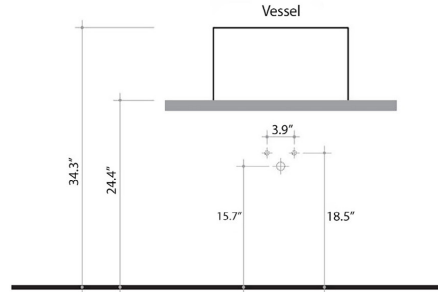

Related Items:

- WSBC 00076 | Push Waste Drain
- WSBC 53922 | Decorative Trap

SKU# | Options:

- Cut 45.25.00 WG | Glossy White, No Hole
- Cut 45.25.01 WG | Glossy White, Single Hole
- Cut 45.25.00 WM | Matte Black, No Hole
- Cut 45.25.01 WM | Matte Black, Single Hole
- Cut 45.25.00 BG | Glossy Black, No Hole
- Cut 45.25.01 BG | Glossy Black, Single Hole
- Cut 45.25.00 BM | Matte White, No Hole
- Cut 45.25.01 BM | Matte White, Single Hole
- Cut 45.25L | Faucet Hole to the Left of Basin
- Cut 45.25R | Faucet Hole to the Right of Basin

Finishes:

-  Glossy White
-  Matte White
-  Glossy Black
-  Matte Black

* WS Bath Collections reserves the right to revise dimensions or information on this sheet without notice

Collection Cut	Model Cut 45.25 - CTL06	Dimensions Metric <i>1 inch = 2.54 cm</i> <i>1 inch = 25.4 mm</i>	 1051 Lea Drive - Collegeville, PA 19426 Tel. 215 513 9400 - Fax 610 831 0215 www.ws bathcollections.com - info@ws bathcollections.com
----------------------------	-------------------------------------	---	---

Collection |
Cut

Model |
Cut 45.25 - CTL06

Dimensions Metric

1 inch = 2.54 cm
1 inch = 25.4 mm

1051 Lea Drive - Collegeville, PA 19426
Tel. 215 513 9400 - Fax 610 831 0215
www.ws bathcollections.com - info@ws bathcollections.com

Bolts

Silicone (optional)

Collection
Cut

Model |
Cut 45.25 - CTL06

Dimensions Metric
1 inch = 2.54 cm
1 inch = 25.4 mm

WS[®]
BATH
COLLECTIONS

1051 Lea Drive - Collegeville, PA 19426
Tel. 215 513 9400 - Fax 610 831 0215
www.ws bathcollections.com - info@ws bathcollections.com