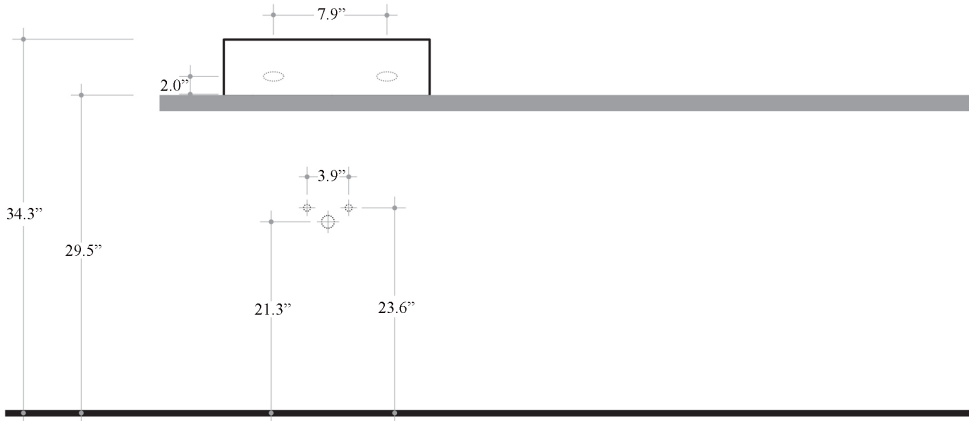

Related Items:

- WSBC 00076 | Push Waste Drain
- WSBC 53922 | Decorative Trap

SKU# | Options:

- Cut 38.45.00 WG | No Faucet Hole, Glossy White
- Cut 38.45.00 WM | No Faucet Hole, Matte White
- Cut 38.45.00 BG | No Faucet Hole, Glossy Black
- Cut 38.45.00 BM | No Faucet Hole, Matte Black
- Cut 38.45.01 WG | Single Faucet Hole, Glossy White
- Cut 38.45.01 WM | Single Faucet Hole, Matte White
- Cut 38.45.01 BG | Single Faucet Hole, Glossy Black
- Cut 38.45.01 BM | Single Faucet Hole, Matte Black

Finishes:

-  Glossy White
-  Matte White
-  Glossy Black
-  Matte Black

* WS Bath Collections reserves the right to revise dimensions or information on this sheet without notice

Collection Cut	Model Cut 38.45 - CTL01	Dimensions Metric <i>1 inch = 2.54 cm</i> <i>1 inch = 25.4 mm</i>	 1051 Lea Drive - Collegeville, PA 19426 Tel. 215 513 9400 - Fax 610 831 0215 www.ws bathcollections.com - info@ws bathcollections.com
----------------------------	-------------------------------------	---	---

Collection |
Cut

Model |
Cut 38.45 - CTL01

Dimensions Metric
1 inch = 2.54 cm
1 inch = 25.4 mm

1051 Lea Drive - Collegeville, PA 19426
Tel. 215 513 9400 - Fax 610 831 0215
www.ws bathcollections.com - info@ws bathcollections.com