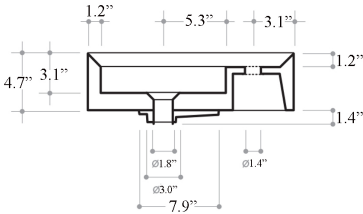

Related Items:

- WSBC 00076 | Push Waste Drain
- WSBC 53922 | Decorative Trap

SKU# | Options:

- Cut 38.45.00 WG | No Faucet Hole, Glossy White
- Cut 38.45.00 WM | No Faucet Hole, Matte White
- Cut 38.45.00 BG | No Faucet Hole, Glossy Black
- Cut 38.45.00 BM | No Faucet Hole, Matte Black
- Cut 38.45.01 WG | Single Faucet Hole, Glossy White
- Cut 38.45.01 WM | Single Faucet Hole, Matte White
- Cut 38.45.01 BG | Single Faucet Hole, Glossy Black
- Cut 38.45.01 BM | Single Faucet Hole, Matte Black

Finishes:

-  Glossy White
-  Matte White
-  Glossy Black
-  Matte Black

* WS Bath Collections reserves the right to revise dimensions or information on this sheet without notice

Collection Cut	Model Cut 38.45 - CTL01	Dimensions Metric <i>1 inch = 2.54 cm</i> <i>1 inch = 25.4 mm</i>	 1051 Lea Drive - Collegeville, PA 19426 Tel. 215 513 9400 - Fax 610 831 0215 www.ws bathcollections.com - info@ws bathcollections.com
----------------------------	-------------------------------------	---	---

Collection |
Cut

Model |
Cut 38.45 - CTL01

Dimensions Metric
1 inch = 2.54 cm
1 inch = 25.4 mm

1051 Lea Drive - Collegeville, PA 19426
Tel. 215 513 9400 - Fax 610 831 0215
www.ws bathcollections.com - info@ws bathcollections.com

Bolts

Silicone (optional)

Collection
Cut

Model |
Cut 38.45 - CTL01

Dimensions Metric
1 inch = 2.54 cm
1 inch = 25.4 mm

WS®
BATH
COLLECTIONS

1051 Lea Drive - Collegeville, PA 19426
Tel. 215 513 9400 - Fax 610 831 0215
www.ws bathcollections.com - info@ws bathcollections.com