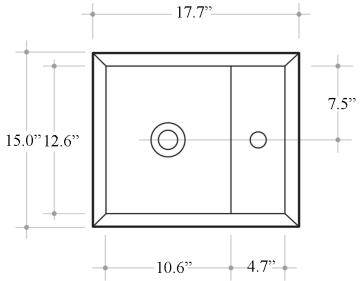

Related Items:

- WSBC 00076 | Push Waste Drain
- WSBC 53922 | Decorative Trap

SKU# | Options:

- Cut 38.45.00 WG | No Faucet Hole, Glossy White
- Cut 38.45.00 WM | No Faucet Hole, Matte White
- Cut 38.45.00 BG | No Faucet Hole, Glossy Black
- Cut 38.45.00 BM | No Faucet Hole, Matte Black
- Cut 38.45.01 WG | Single Faucet Hole, Glossy White
- Cut 38.45.01 WM | Single Faucet Hole, Matte White
- Cut 38.45.01 BG | Single Faucet Hole, Glossy Black
- Cut 38.45.01 BM | Single Faucet Hole, Matte Black

Finishes:

-  Glossy White
-  Matte White
-  Glossy Black
-  Matte Black

* WS Bath Collections reserves the right to revise dimensions or information on this sheet without notice

Collection Cut	Model Cut 38.45 - CTL01	Dimensions Metric <i>1 inch = 2.54 cm</i> <i>1 inch = 25.4 mm</i>	 1051 Lea Drive - Collegeville, PA 19426 Tel. 215 513 9400 - Fax 610 831 0215 www.ws bathcollections.com - info@ws bathcollections.com
----------------------------	-------------------------------------	---	---

Collection |
Cut

Model |
Cut 38.45 - CTL01

Dimensions Metric
1 inch = 2.54 cm
1 inch = 25.4 mm

1051 Lea Drive - Collegeville, PA 19426
Tel. 215 513 9400 - Fax 610 831 0215
www.ws bathcollections.com - info@ws bathcollections.com

Bolts

Silicone (optional)

Collection
Cut

Model |
Cut 38.45 - CTL01

Dimensions Metric
1 inch = 2.54 cm
1 inch = 25.4 mm

WS®
BATH
COLLECTIONS

1051 Lea Drive - Collegeville, PA 19426
Tel. 215 513 9400 - Fax 610 831 0215
www.ws bathcollections.com - info@ws bathcollections.com