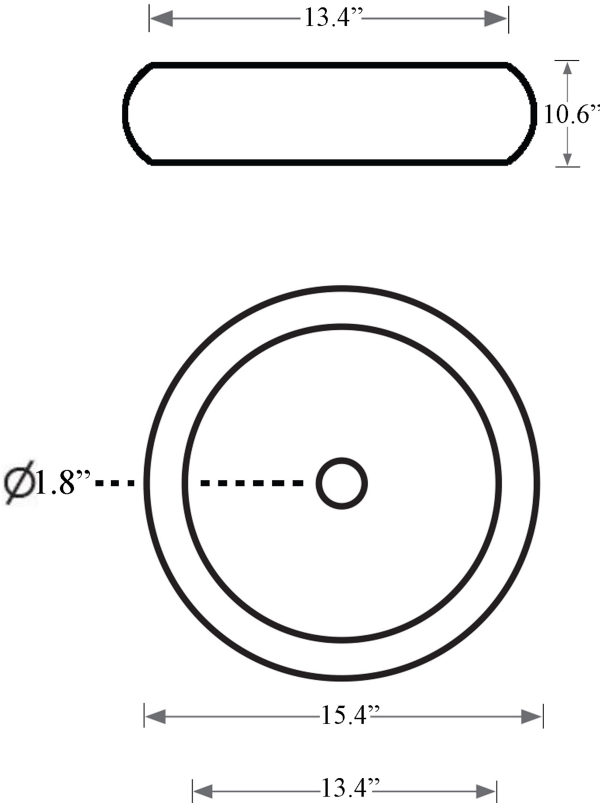

Related Items:

- WSBC 00076 | Push Waste Drain
- WSBC 53922 | Decorative Trap
- WSBC 5398 | Seperation Ring

Finishes:

-  Clear
-  Amber
-  Pink

SKU# | Options:

- Venice SC440 CL | Clear
- Venice SC440 AM | Amber
- Venice SC440 RO | Pink

* WS Bath Collections reserves the right to revise dimensions or information on this sheet without notice

Collection Glamorous	Model Venice SC440	Dimensions Metric <i>1 inch = 2.54 cm</i> <i>1 inch = 25.4 mm</i>	 1051 Lea Drive - Collegeville, PA 19426 Tel. 215 513 9400 - Fax 610 831 0215 www.ws bathcollections.com - info@ws bathcollections.com
----------------------------------	--------------------------------	---	---

Product Specs Sheets

Venice SC440

Weight: 21 lbs.

Collection |
Glamorous

Model |
Venice SC440

Dimensions Metric
1 inch = 2.54 cm
1 inch = 25.4 mm

1051 Lea Drive - Collegeville, PA 19426
Tel. 215 513 9400 - Fax 610 831 0215
www.ws bathcollections.com - info@ws bathcollections.com

Bolts

Silicone (optional)

Collection
Glamorous

Model |
Venice SC440

Dimensions Metric
1 inch = 2.54 cm
1 inch = 25.4 mm

WS[®]
BATH
COLLECTIONS

1051 Lea Drive - Collegeville, PA 19426
Tel. 215 513 9400 - Fax 610 831 0215