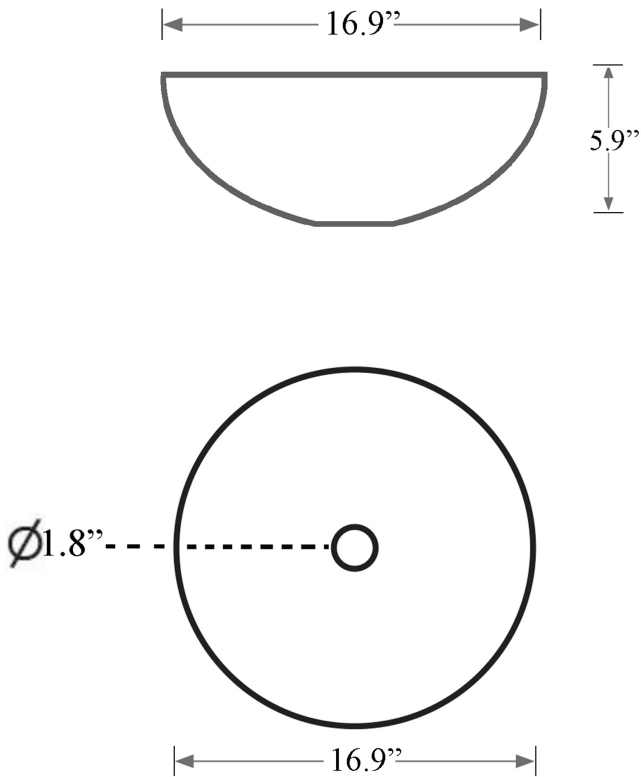

*1 inch = 2.54 cm*

*1 inch = 25.4 mm*

**WS**<sup>®</sup>  
**BATH**  
**COLLECTIONS**

1051 Lea Drive - Collegeville, PA 19426  
Tel. 215 513 9400 - Fax 610 831 0215

[www.ws bathcollections.com](http://www.ws bathcollections.com) - [info@ws bathcollections.com](mailto:info@ws bathcollections.com)

# Product Specs Sheets

Rosa SC160

Weight: 15 lbs.

**Collection |**  
Glamorous

**Model |**  
Rosa SC160

Dimensions Metric  
*1 inch = 2.54 cm*  
*1 inch = 25.4 mm*

1051 Lea Drive - Collegeville, PA 19426  
Tel. 215 513 9400 - Fax 610 831 0215  
[www.ws bathcollections.com](http://www.ws bathcollections.com) - [info@ws bathcollections.com](mailto:info@ws bathcollections.com)