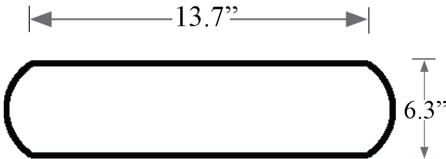

-  Clear
-  Amber
-  Pink

* WS Bath Collections reserves the right to revise dimensions or information on this sheet without notice

Collection |
Glamorous

Model |
Monet SC350

Dimensions Metric

1 inch = 2.54 cm

1 inch = 25.4 mm

WS[®]
BATH
COLLECTIONS

1051 Lea Drive - Collegeville, PA 19426
Tel. 215 513 9400 - Fax 610 831 0215

www.ws bathcollections.com - info@ws bathcollections.com

Product Specs Sheets

Monet SC350

Weight: 24 lbs.

Collection |
Glamorous

Model |
Monet SC350

Dimensions Metric
1 inch = 2.54 cm
1 inch = 25.4 mm

1051 Lea Drive - Collegeville, PA 19426
Tel. 215 513 9400 - Fax 610 831 0215
www.ws bathcollections.com - info@ws bathcollections.com