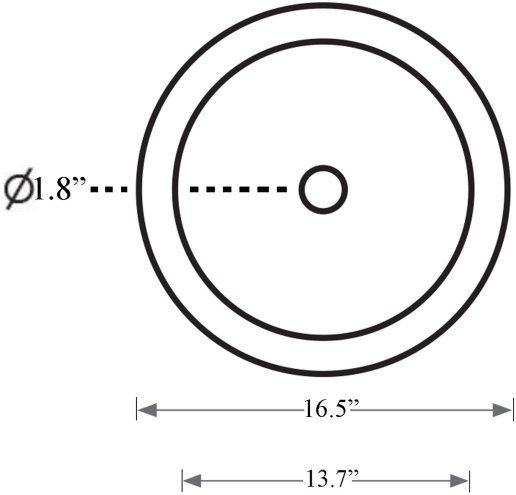

-  Clear
-  Amber
-  Pink

* WS Bath Collections reserves the right to revise dimensions or information on this sheet without notice

Collection |
Glamorous

Model |
Monet SC350

Dimensions Metric

1 inch = 2.54 cm

1 inch = 25.4 mm

WS[®]
BATH
COLLECTIONS

1051 Lea Drive - Collegeville, PA 19426
Tel. 215 513 9400 - Fax 610 831 0215

www.ws bathcollections.com - info@ws bathcollections.com

Product Specs Sheets

Monet SC350

Weight: 24 lbs.

Collection |
Glamorous

Model |
Monet SC350

Dimensions Metric
1 inch = 2.54 cm
1 inch = 25.4 mm

1051 Lea Drive - Collegeville, PA 19426
Tel. 215 513 9400 - Fax 610 831 0215
www.ws bathcollections.com - info@ws bathcollections.com

Bolts

Silicone (optional)

Collection
Glamorous

Model |
Monet SC350

Dimensions Metric

1 inch = 2.54 cm
1 inch = 25.4 mm

WS[®]
BATH
COLLECTIONS

1051 Lea Drive - Collegeville, PA 19426
Tel. 215 513 9400 - Fax 610 831 0215