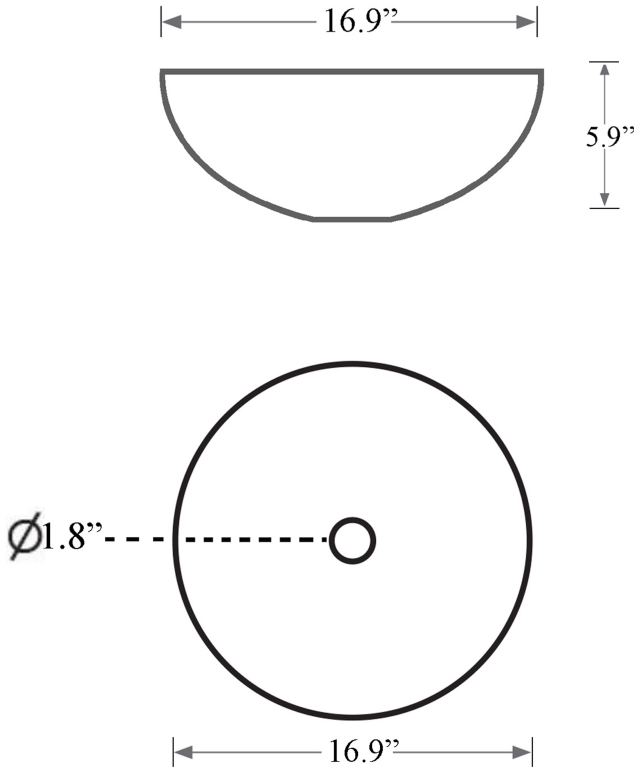

### Finishes:

-  Clear
-  Amber
-  Pink

\* WS Bath Collections reserves the right to revise dimensions or information on this sheet without notice

<b>Collection  </b> Glamorous	<b>Model  </b> Gardenia SC140	Dimensions Metric <i>1 inch = 2.54 cm</i> <i>1 inch = 25.4 mm</i>	 1051 Lea Drive - Collegeville, PA 19426 Tel. 215 513 9400 - Fax 610 831 0215 <a href="http://www.ws bathcollections.com">www.ws bathcollections.com</a> - <a href="mailto:info@ws bathcollections.com">info@ws bathcollections.com</a>
----------------------------------	----------------------------------	---	---

Product Specs Sheets

Gardenia SC140

Weight: 15 lbs.

**Collection |**  
Glamorous

**Model |**  
Gardenia SC140

Dimensions Metric  
*1 inch = 2.54 cm*  
*1 inch = 25.4 mm*

1051 Lea Drive - Collegeville, PA 19426  
Tel. 215 513 9400 - Fax 610 831 0215  
[www.ws bathcollections.com](http://www.ws bathcollections.com) - [info@ws bathcollections.com](mailto:info@ws bathcollections.com)