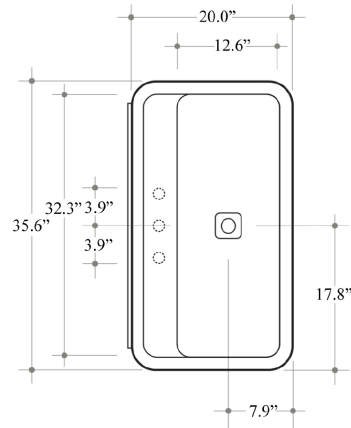

\* WS Bath Collections reserves the right to revise dimensions or information on this sheet without notice

<b>Collection  </b> Cameo	<b>Model  </b> Cameo 90.50 - CML07	<b>Dimensions Metric</b> <i>1 inch = 2.54 cm</i> <i>1 inch = 25.4 mm</i>	 1051 Lea Drive - Collegeville, PA 19426 Tel. 215 513 9400 - Fax 610 831 0215 <a href="http://www.ws bathcollections.com">www.ws bathcollections.com</a> - <a href="mailto:info@ws bathcollections.com">info@ws bathcollections.com</a>
------------------------------	---------------------------------------	--	---

Vessel

Wall Mount

**Collection |**  
Cameo

**Model |**  
Cameo 90.50 - CML07

Dimensions Metric

1 inch = 2.54 cm  
1 inch = 25.4 mm

1051 Lea Drive - Collegeville, PA 19426  
Tel. 215 513 9400 - Fax 610 831 0215  
[www.ws bathcollections.com](http://www.ws bathcollections.com) - [info@ws bathcollections.com](mailto:info@ws bathcollections.com)