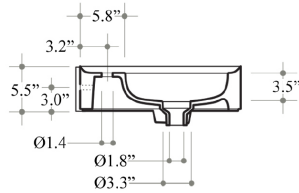

\* WS Bath Collections reserves the right to revise dimensions or information on this sheet without notice

<b>Collection  </b> Cameo	<b>Model  </b> Cameo 90.50 - CML07	<b>Dimensions Metric</b> <i>1 inch = 2.54 cm</i> <i>1 inch = 25.4 mm</i>	 1051 Lea Drive - Collegeville, PA 19426 Tel. 215 513 9400 - Fax 610 831 0215 <a href="http://www.ws bathcollections.com">www.ws bathcollections.com</a> - <a href="mailto:info@ws bathcollections.com">info@ws bathcollections.com</a>
------------------------------	---------------------------------------	--	---

Vessel

Wall Mount

**Collection |**  
Cameo

**Model |**  
Cameo 90.50 - CML07

Dimensions Metric

1 inch = 2.54 cm  
1 inch = 25.4 mm

1051 Lea Drive - Collegeville, PA 19426  
Tel. 215 513 9400 - Fax 610 831 0215  
[www.ws bathcollections.com](http://www.ws bathcollections.com) - [info@ws bathcollections.com](mailto:info@ws bathcollections.com)