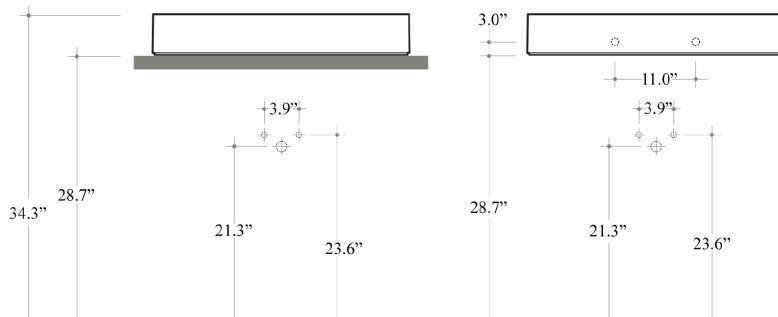

### SKU# | Options:

- Cameo 90.50.00 WG | No Faucet Hole, Glossy White
- Cameo 90.50.01 WG | Single Faucet Hole, Glossy White
- Cameo 90.50.00 BM | No Faucet Hole, Matte Black
- Cameo 90.50.01 BM | Single Faucet Hole, Matte Black

\* WS Bath Collections reserves the right to revise dimensions or information on this sheet without notice

<b>Collection  </b> Cameo	<b>Model  </b> Cameo 90.50 - CML07	<b>Dimensions Metric</b> <i>1 inch = 2.54 cm</i> <i>1 inch = 25.4 mm</i>	 1051 Lea Drive - Collegeville, PA 19426 Tel. 215 513 9400 - Fax 610 831 0215 <a href="http://www.ws bathcollections.com">www.ws bathcollections.com</a> - <a href="mailto:info@ws bathcollections.com">info@ws bathcollections.com</a>
------------------------------	---------------------------------------	--	---

Vessel

Wall Mount

**Collection |**  
Cameo

**Model |**  
Cameo 90.50 - CML07

Dimensions Metric

1 inch = 2.54 cm  
1 inch = 25.4 mm

1051 Lea Drive - Collegeville, PA 19426  
Tel. 215 513 9400 - Fax 610 831 0215  
[www.ws bathcollections.com](http://www.ws bathcollections.com) - [info@ws bathcollections.com](mailto:info@ws bathcollections.com)