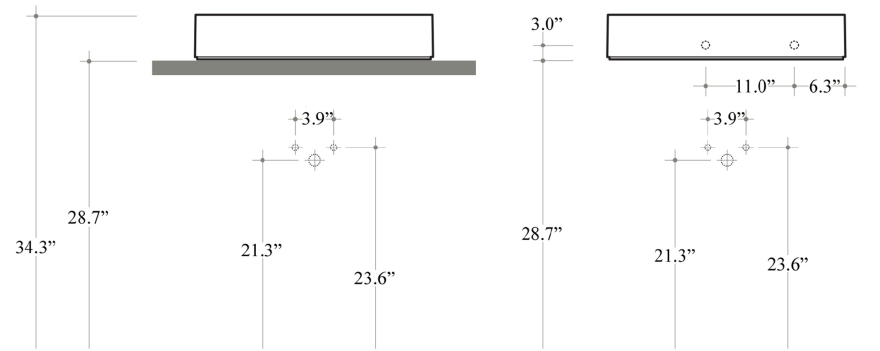

Related Items:

- Cameo PIL 700 | Square Drain With Cover
- WSBC 53922 | Decorative Trap

Finishes:

-  Glossy White
-  Matte Black

SKU# | Options:

- Cameo 75.50.00 WG | No Faucet Hole, Glossy White
- Cameo 75.50.01 WG | Single Faucet Hole, Glossy White
- Cameo 75.50.00 BM | No Faucet Hole, Matte Black
- Cameo 75.50.01 BM | Single Faucet Hole, Matte Black

* WS Bath Collections reserves the right to revise dimensions or information on this sheet without notice

Collection Cameo	Model Cameo 75.50 - CML06	Dimensions Metric <i>1 inch = 2.54 cm</i> <i>1 inch = 25.4 mm</i>	 1051 Lea Drive - Collegeville, PA 19426 Tel. 215 513 9400 - Fax 610 831 0215 www.ws bathcollections.com - info@ws bathcollections.com
------------------------------	---------------------------------------	--------------------------------------------------------------------------------	---------------------------------------------------------------------------------------------------------------------------------------------------------------------------------------------------------------------------------------------------------------------------------------------------------------------------------------

Vessel

Wall Mount

Collection |
Cameo

Model |
Cameo 75.50 - CML06

Dimensions Metric

1 inch = 2.54 cm

1 inch = 25.4 mm

1051 Lea Drive - Collegeville, PA 19426
Tel. 215 513 9400 - Fax 610 831 0215

Collection
Cameo

Model |
Cameo 75.50 - CML06

Dimensions Metric
1 inch = 2.54 cm
1 inch = 25.4 mm

WS®
BATH
COLLECTIONS

1051 Lea Drive - Collegeville, PA 19426
Tel. 215 513 9400 - Fax 610 831 0215

www.ws bathcollections.com - info@ws bathcollections.com