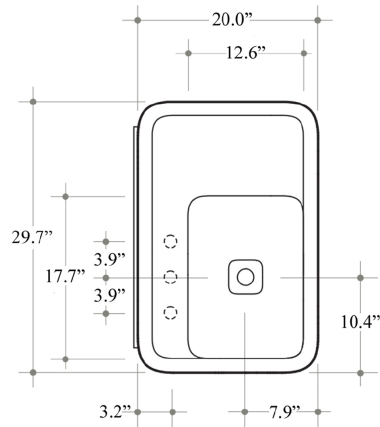

Related Items:

- Cameo PIL 700 | Square Drain With Cover
- WSBC 53922 | Decorative Trap

Finishes:

-  Glossy White
-  Matte Black

SKU# | Options:

- Cameo 75.50.00 WG | No Faucet Hole, Glossy White
- Cameo 75.50.01 WG | Single Faucet Hole, Glossy White
- Cameo 75.50.00 BM | No Faucet Hole, Matte Black
- Cameo 75.50.01 BM | Single Faucet Hole, Matte Black

* WS Bath Collections reserves the right to revise dimensions or information on this sheet without notice

Collection Cameo	Model Cameo 75.50 - CML06	Dimensions Metric <i>1 inch = 2.54 cm</i> <i>1 inch = 25.4 mm</i>	 1051 Lea Drive - Collegeville, PA 19426 Tel. 215 513 9400 - Fax 610 831 0215 www.ws bathcollections.com - info@ws bathcollections.com
------------------------------	---------------------------------------	--------------------------------------------------------------------------------	---------------------------------------------------------------------------------------------------------------------------------------------------------------------------------------------------------------------------------------------------------------------------------------------------------------------------------------

Vessel

Wall Mount

Collection |
Cameo

Model |
Cameo 75.50 - CML06

Dimensions Metric

1 inch = 2.54 cm

1 inch = 25.4 mm

1051 Lea Drive - Collegeville, PA 19426
Tel. 215 513 9400 - Fax 610 831 0215

Collection
Cameo

Model |
Cameo 75.50 - CML06

Dimensions Metric
1 inch = 2.54 cm
1 inch = 25.4 mm

WS®
BATH
COLLECTIONS

1051 Lea Drive - Collegeville, PA 19426
Tel. 215 513 9400 - Fax 610 831 0215

www.ws bathcollections.com - info@ws bathcollections.com