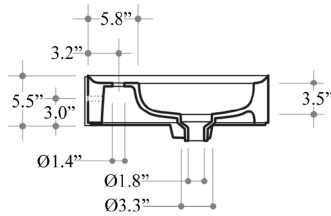

Related Items:

- Cameo PIL 700 | Square Drain With Cover
- WSBC 53922 | Decorative Trap

Finishes:

-  Glossy White
-  Matte Black

SKU# | Options:

- Cameo 75.50.00 WG | No Faucet Hole, Glossy White
- Cameo 75.50.01 WG | Single Faucet Hole, Glossy White
- Cameo 75.50.00 BM | No Faucet Hole, Matte Black
- Cameo 75.50.01 BM | Single Faucet Hole, Matte Black

* WS Bath Collections reserves the right to revise dimensions or information on this sheet without notice

Collection Cameo	Model Cameo 75.50 - CML06	Dimensions Metric <i>1 inch = 2.54 cm</i> <i>1 inch = 25.4 mm</i>	 1051 Lea Drive - Collegeville, PA 19426 Tel. 215 513 9400 - Fax 610 831 0215 www.ws bathcollections.com - info@ws bathcollections.com
------------------------------	---------------------------------------	--------------------------------------------------------------------------------	---------------------------------------------------------------------------------------------------------------------------------------------------------------------------------------------------------------------------------------------------------------------------------------------------------------------------------------

Vessel

Wall Mount

Collection |
Cameo

Model |
Cameo 75.50 - CML06

Dimensions Metric

1 inch = 2.54 cm

1 inch = 25.4 mm

1051 Lea Drive - Collegeville, PA 19426
Tel. 215 513 9400 - Fax 610 831 0215

Collection
Cameo

Model |
Cameo 75.50 - CML06

Dimensions Metric
1 inch = 2.54 cm
1 inch = 25.4 mm

WS®
BATH
COLLECTIONS

1051 Lea Drive - Collegeville, PA 19426
Tel. 215 513 9400 - Fax 610 831 0215

www.ws bathcollections.com - info@ws bathcollections.com