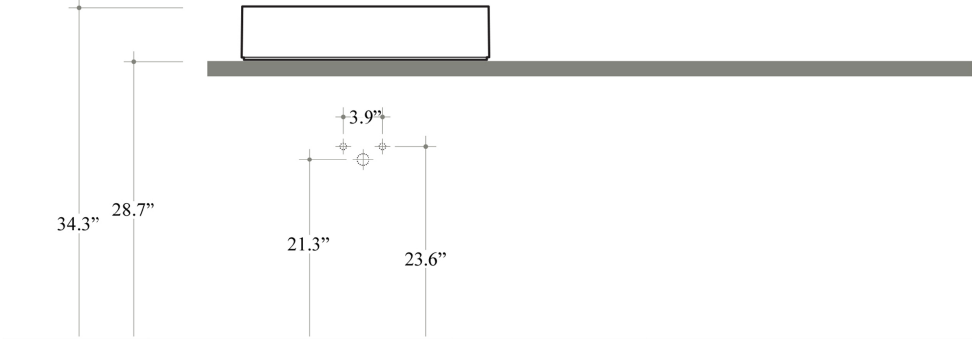

Related Items:

- Cameo PIL 700 | Square Drain With Cover
- WSBC 53922 | Decorative Trap

Finishes:

-  Glossy White
-  Matte Black

SKU# | Options:

- Cameo 75.40F.00 WG | No Faucet Hole, Glossy White
- Cameo 75.40F.01 WG | Single Faucet Hole, Glossy White
- Cameo 75.40F.00 BM | No Faucet Hole, Matte Black
- Cameo 75.40F.01 BM | Single Faucet Hole, Matte Black

* WS Bath Collections reserves the right to revise dimensions or information on this sheet without notice

Collection Cameo	Model Cameo 75.40F - CML04	Dimensions Metric <i>1 inch = 2.54 cm</i> <i>1 inch = 25.4 mm</i>	 1051 Lea Drive - Collegeville, PA 19426 Tel. 215 513 9400 - Fax 610 831 0215 www.ws bathcollections.com - info@ws bathcollections.com
------------------------------	--	--	---

Collection |
Cameo

Model |
Cameo 75.40F - CML04

Dimensions Metric
1 inch = 2.54 cm
1 inch = 25.4 mm

1051 Lea Drive - Collegeville, PA 19426
Tel. 215 513 9400 - Fax 610 831 0215
www.ws bathcollections.com - info@ws bathcollections.com