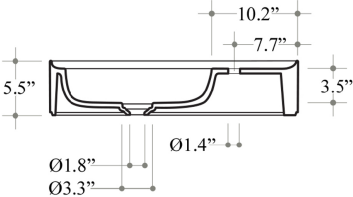

Related Items:

- Cameo PIL 700 | Square Drain With Cover
- WSBC 53922 | Decorative Trap

Finishes:

-  Glossy White
-  Matte Black

SKU# | Options:

- Cameo 75.40F.00 WG | No Faucet Hole, Glossy White
- Cameo 75.40F.01 WG | Single Faucet Hole, Glossy White
- Cameo 75.40F.00 BM | No Faucet Hole, Matte Black
- Cameo 75.40F.01 BM | Single Faucet Hole, Matte Black

* WS Bath Collections reserves the right to revise dimensions or information on this sheet without notice

Collection Cameo	Model Cameo 75.40F - CML04	Dimensions Metric <i>1 inch = 2.54 cm</i> <i>1 inch = 25.4 mm</i>	 1051 Lea Drive - Collegeville, PA 19426 Tel. 215 513 9400 - Fax 610 831 0215 www.ws bathcollections.com - info@ws bathcollections.com
------------------------------	--	--	---

Collection |
Cameo

Model |
Cameo 75.40F - CML04

Dimensions Metric
1 inch = 2.54 cm
1 inch = 25.4 mm

1051 Lea Drive - Collegeville, PA 19426
Tel. 215 513 9400 - Fax 610 831 0215
www.ws bathcollections.com - info@ws bathcollections.com

Dimensions Metric
1 inch = 2.54 cm
1 inch = 25.4 mm

WS[®]
BATH
COLLECTIONS

1051 Lea Drive - Collegeville, PA 19426
Tel. 215 513 9400 - Fax 610 831 0215
www.ws bathcollections.com - info@ws bathcollections.com