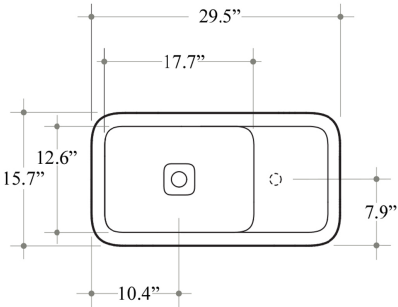

Related Items:

- Cameo PIL 700 | Square Drain With Cover
- WSBC 53922 | Decorative Trap

Finishes:

-  Glossy White
-  Matte Black

SKU# | Options:

- Cameo 75.40F.00 WG | No Faucet Hole, Glossy White
- Cameo 75.40F.01 WG | Single Faucet Hole, Glossy White
- Cameo 75.40F.00 BM | No Faucet Hole, Matte Black
- Cameo 75.40F.01 BM | Single Faucet Hole, Matte Black

* WS Bath Collections reserves the right to revise dimensions or information on this sheet without notice

Collection Cameo	Model Cameo 75.40F - CML04	Dimensions Metric <i>1 inch = 2.54 cm</i> <i>1 inch = 25.4 mm</i>	 1051 Lea Drive - Collegeville, PA 19426 Tel. 215 513 9400 - Fax 610 831 0215 www.ws bathcollections.com - info@ws bathcollections.com
------------------------------	--	--	---

Collection |
Cameo

Model |
Cameo 75.40F - CML04

Dimensions Metric
1 inch = 2.54 cm
1 inch = 25.4 mm

1051 Lea Drive - Collegeville, PA 19426
Tel. 215 513 9400 - Fax 610 831 0215
www.ws bathcollections.com - info@ws bathcollections.com

Dimensions Metric
1 inch = 2.54 cm
1 inch = 25.4 mm

WS[®]
BATH
COLLECTIONS

1051 Lea Drive - Collegeville, PA 19426
Tel. 215 513 9400 - Fax 610 831 0215
www.ws bathcollections.com - info@ws bathcollections.com