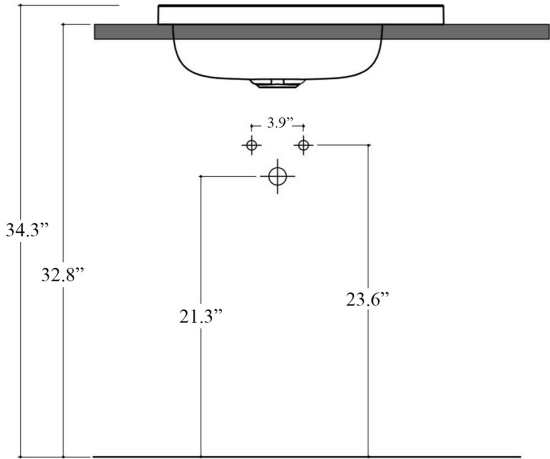

Related Items:

- WSBC 53922 | Square Drain With Cover
- WSBC 53922 | Decorative Trap

Finishes:

-  Glossy White
-  Matte White

SKU# | Options:

- Cameo 55.38.00 WG | No Faucet Hole, Glossy White
- Cameo 55.38.01 WG | Single Faucet Hole, Glossy White
- Cameo 55.38.00 MW | No Faucet Hole, Matte White
- Cameo 55.38.01 MW | Single Faucet Hole, Matte White

* WS Bath Collections reserves the right to revise dimensions or information on this sheet without notice

Collection Cameo	Model Cameo 55.38 - CML09	Dimensions Metric 1 inch = 2.54 cm 1 inch = 25.4 mm	 1051 Lea Drive - Collegeville, PA 19426 Tel. 215 513 9400 - Fax 610 831 0215 www.ws bathcollections.com - info@ws bathcollections.com
------------------------------	---------------------------------------	--	---

Collection |
Cameo

Model |
Cameo 55.38 - CML09

Dimensions Metric
1 inch = 2.54 cm
1 inch = 25.4 mm

1051 Lea Drive - Collegeville, PA 19426
Tel. 215 513 9400 - Fax 610 831 0215
www.ws bathcollections.com - info@ws bathcollections.com

Dimensions Metric
1 inch = 2.54 cm
1 inch = 25.4 mm

 **WS[®]**
BATH
COLLECTIONS

1051 Lea Drive - Collegeville, PA 19426
Tel. 215 513 9400 - Fax 610 831 0215
www.ws bathcollections.com - info@ws bathcollections.com