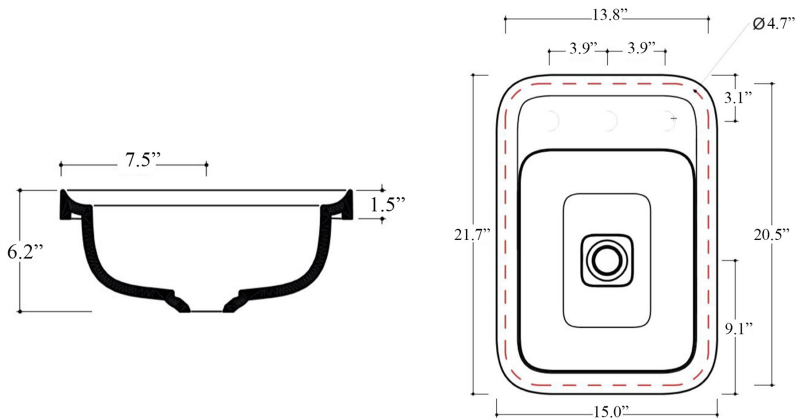

Cameo 55.38 - CML09

Features

- Bathroom Sink
- Made of Ceramic
- Available in Finishes: Glossy White, Matte White
- Available in Colors: White, Black
- Available in Sizes: 12" x 12", 12" x 16"
- Available in Shapes: Square, Rectangular
- Available in Mounting: Wall Mount, Undermount
- Available in Drain: Square Drain, Round Drain
- Available in Faucet: Single Hole, No Hole

Related Items:

- WSBC 53922 | Square Drain With Cover
- WSBC 53922 | Decorative Trap

Finishes:

-  Glossy White
-  Matte White

SKU# | Options:

- Cameo 55.38.00 WG | No Faucet Hole, Glossy White
- Cameo 55.38.01 WG | Single Faucet Hole, Glossy White
- Cameo 55.38.00 MW | No Faucet Hole, Matte White
- Cameo 55.38.01 MW | Single Faucet Hole, Matte White

* WS Bath Collections reserves the right to revise dimensions or information on this sheet without notice

Collection Cameo	Model Cameo 55.38 - CML09	Dimensions Metric 1 inch = 2.54 cm 1 inch = 25.4 mm	 1051 Lea Drive - Collegeville, PA 19426 Tel. 215 513 9400 - Fax 610 831 0215 www.ws bathcollections.com - info@ws bathcollections.com
------------------------------	---------------------------------------	--	---

Collection |
Cameo

Model |
Cameo 55.38 - CML09

Dimensions Metric
1 inch = 2.54 cm
1 inch = 25.4 mm

1051 Lea Drive - Collegeville, PA 19426
Tel. 215 513 9400 - Fax 610 831 0215
www.ws bathcollections.com - info@ws bathcollections.com