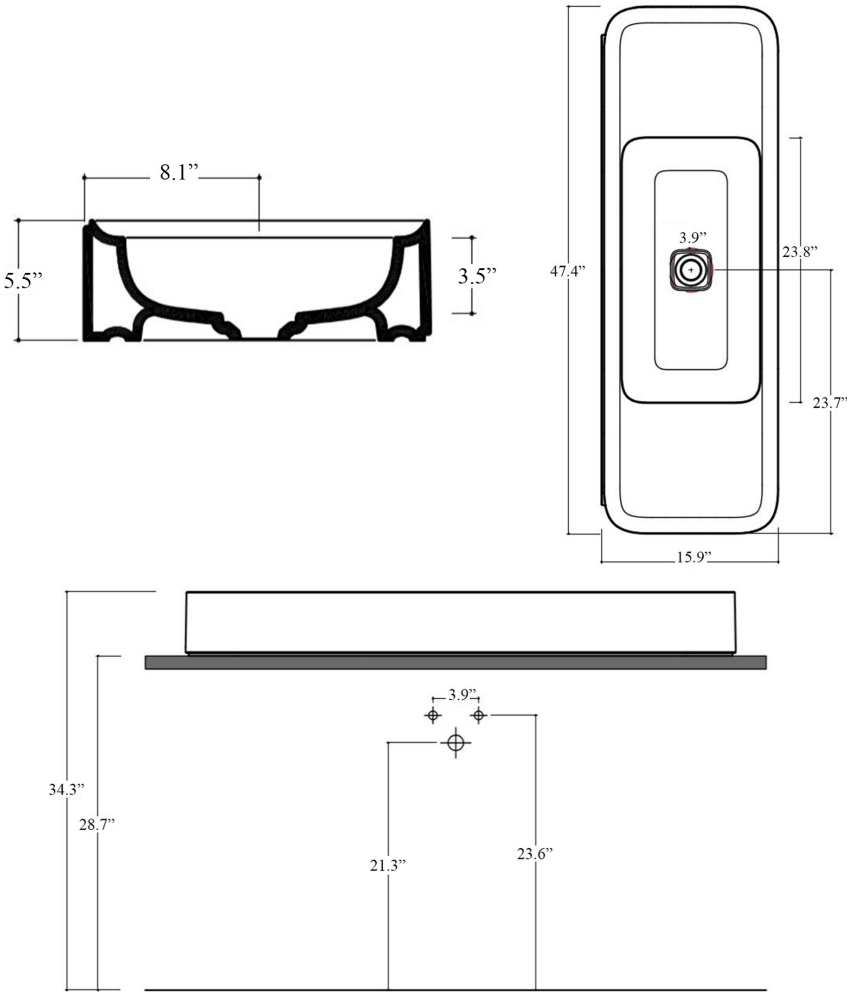

### SKU# | Options:

- Cameo 120.40.00 WG | No Faucet Hole, Glossy White
- Cameo 120.40.01 WG | Single Faucet Hole, Glossy White
- Cameo 120.40.00 BM | No Faucet Hole, Matte Black
- Cameo 120.40.01 BM | Single Faucet Hole, Matte Black

### Finishes:

-  Glossy White
-  Matte White
-  Glossy Black
-  Matte Black

\* WS Bath Collections reserves the right to revise dimensions or information on this sheet without notice

|                              |  |  |   |
|------------------------------|--|--|---|
| <b>Collection  </b><br>Cameo | <b>Model  </b><br>Cameo 120.40 - CML11 | <b>Dimensions Metric</b><br><i>1 inch = 2.54 cm</i><br><i>1 inch = 25.4 mm</i> | <br>1051 Lea Drive - Collegeville, PA 19426<br>Tel. 215 513 9400 - Fax 610 831 0215<br><a href="http://www.ws bathcollections.com">www.ws bathcollections.com</a> - <a href="mailto:info@ws bathcollections.com">info@ws bathcollections.com</a> |
|------------------------------|--|--|---|

**Collection |**  
Cameo

**Model |**  
Cameo 120.40 - CML11

**Dimensions Metric**  
1 inch = 2.54 cm  
1 inch = 25.4 mm

1051 Lea Drive - Collegeville, PA 19426  
Tel. 215 513 9400 - Fax 610 831 0215  
[www.ws bathcollections.com](http://www.ws bathcollections.com) - [info@ws bathcollections.com](mailto:info@ws bathcollections.com)