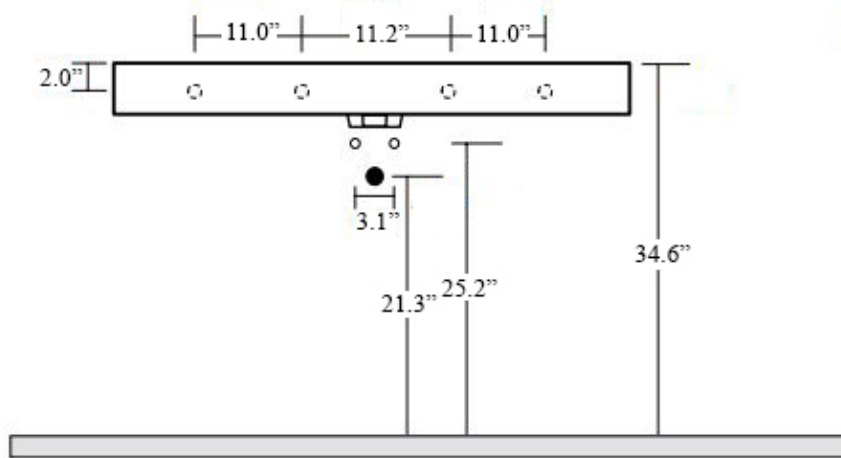

Related Items:

- WSBC 00076 | Push Waste Drain
- WSBC 53922 | Decorative Trap

Finishes:

-  Sink: Glossy White
-  Console: Polished Chrome

SKU# | Options:

- Cento 3583+9153K1 | 39.4" L x 17.7" W x 19.3" H

* WS Bath Collections reserves the right to revise dimensions or information on this sheet without notice

Collection Cento	Model Cento 3583+9153K1	Dimensions Metric <i>1 inch = 2.54 cm</i> <i>1 inch = 25.4 mm</i>	 1051 Lea Drive - Collegeville, PA 19426 Tel. 215 513 9400 - Fax 610 831 0215 www.ws bathcollections.com - info@ws bathcollections.com
------------------------------	-------------------------------------	--------------------------------------------------------------------------------	---------------------------------------------------------------------------------------------------------------------------------------------------------------------------------------------------------------------------------------------------------------------------------------------------------------------------------------

Collection
Cento

Model |
Cento 3550

Dimensions Metric
1 inch = 2.54 cm
1 inch = 25.4 mm

WS[®]
BATH
COLLECTIONS

1051 Lea Drive - Collegeville, PA 19426
Tel. 215 513 9400 - Fax 610 831 0215
www.ws bathcollections.com - info@ws bathcollections.com

Collection
Cento

Model |
Cento 9153K1

Dimensions Metric
1 inch = 2.54 cm
1 inch = 25.4 mm

WS[®]
BATH
COLLECTIONS

1051 Lea Drive - Collegeville, PA 19426
Tel. 215 513 9400 - Fax 610 831 0215
www.ws bathcollections.com - info@ws bathcollections.com