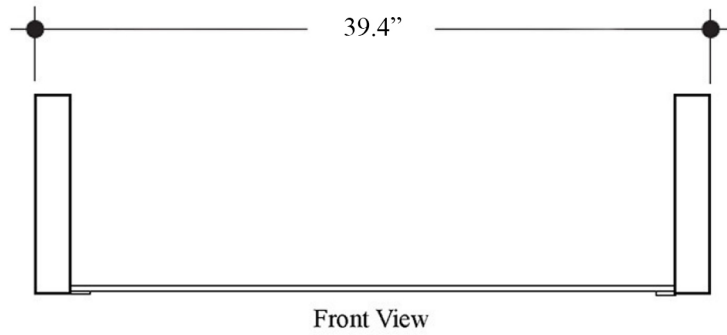

Related Items:

- WSBC 00076 | Push Waste Drain
- WSBC 53922 | Decorative Trap

Finishes:

-  Sink: Glossy White
-  Console: Polished Chrome

SKU# | Options:

- Cento 3583+9153K1 | 39.4" L x 17.7" W x 19.3" H

* WS Bath Collections reserves the right to revise dimensions or information on this sheet without notice

Collection Cento	Model Cento 3583+9153K1	Dimensions Metric <i>1 inch = 2.54 cm</i> <i>1 inch = 25.4 mm</i>	 1051 Lea Drive - Collegeville, PA 19426 Tel. 215 513 9400 - Fax 610 831 0215 www.ws bathcollections.com - info@ws bathcollections.com
------------------------------	-------------------------------------	--------------------------------------------------------------------------------	---------------------------------------------------------------------------------------------------------------------------------------------------------------------------------------------------------------------------------------------------------------------------------------------------------------------------------------

Collection
Cento

Model |
Cento 3550

Dimensions Metric
1 inch = 2.54 cm
1 inch = 25.4 mm

WS[®]
BATH
COLLECTIONS

1051 Lea Drive - Collegeville, PA 19426
Tel. 215 513 9400 - Fax 610 831 0215
www.ws bathcollections.com - info@ws bathcollections.com

Collection
Cento

Model |
Cento 9153K1

Dimensions Metric
1 inch = 2.54 cm
1 inch = 25.4 mm

WS[®]
BATH
COLLECTIONS

1051 Lea Drive - Collegeville, PA 19426
Tel. 215 513 9400 - Fax 610 831 0215
www.ws bathcollections.com - info@ws bathcollections.com