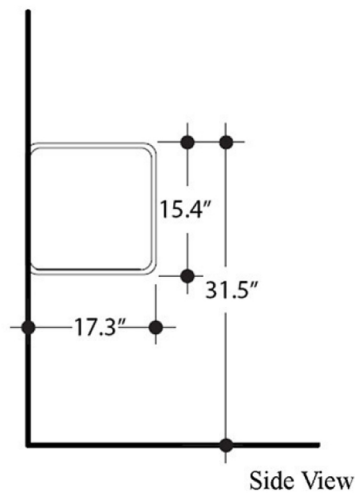

Collection Cento	Model Cento 3583+9153K1	Dimensions Metric <i>1 inch = 2.54 cm</i> <i>1 inch = 25.4 mm</i>	 1051 Lea Drive - Collegeville, PA 19426 Tel. 215 513 9400 - Fax 610 831 0215 www.ws bathcollections.com - info@ws bathcollections.com
------------------------------	-------------------------------------	--------------------------------------------------------------------------------	---------------------------------------------------------------------------------------------------------------------------------------------------------------------------------------------------------------------------------------------------------------------------------------------------------------------------------------

Collection
Cento

Model |
Cento 3550

Dimensions Metric
1 inch = 2.54 cm
1 inch = 25.4 mm

WS[®]
BATH
COLLECTIONS

1051 Lea Drive - Collegeville, PA 19426
Tel. 215 513 9400 - Fax 610 831 0215
www.ws bathcollections.com - info@ws bathcollections.com

Collection
Cento

Model |
Cento 9153K1

Dimensions Metric
1 inch = 2.54 cm
1 inch = 25.4 mm

WS[®]
BATH
COLLECTIONS

1051 Lea Drive - Collegeville, PA 19426
Tel. 215 513 9400 - Fax 610 831 0215
www.ws bathcollections.com - info@ws bathcollections.com

Dimensions Metric
1 inch = 2.54 cm
1 inch = 25.4 mm

WS[®]
BATH
COLLECTIONS

1051 Lea Drive - Collegeville, PA 19426
Tel. 215 513 9400 - Fax 610 831 0215
www.ws bathcollections.com - info@ws bathcollections.com