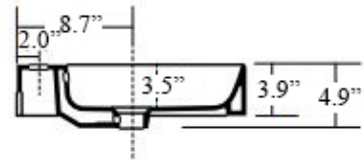

Related Items:

- WSBC 00076 | Push Waste Drain
- WSBC 53922 | Decorative Trap

Finishes:

-  Sink: Glossy White
-  Console: Polished Chrome

SKU# | Options:

- Cento 3583+9153K1 | 39.4" L x 17.7" W x 19.3" H

* WS Bath Collections reserves the right to revise dimensions or information on this sheet without notice

Collection Cento	Model Cento 3583+9153K1	Dimensions Metric <i>1 inch = 2.54 cm</i> <i>1 inch = 25.4 mm</i>	 1051 Lea Drive - Collegeville, PA 19426 Tel. 215 513 9400 - Fax 610 831 0215 www.ws bathcollections.com - info@ws bathcollections.com
------------------------------	-------------------------------------	--------------------------------------------------------------------------------	---------------------------------------------------------------------------------------------------------------------------------------------------------------------------------------------------------------------------------------------------------------------------------------------------------------------------------------

Collection
Cento

Model |
Cento 3550

Dimensions Metric
1 inch = 2.54 cm
1 inch = 25.4 mm

WS[®]
BATH
COLLECTIONS

1051 Lea Drive - Collegeville, PA 19426
Tel. 215 513 9400 - Fax 610 831 0215
www.ws bathcollections.com - info@ws bathcollections.com

Collection
Cento

Model |
Cento 9153K1

Dimensions Metric
1 inch = 2.54 cm
1 inch = 25.4 mm

WS[®]
BATH
COLLECTIONS

1051 Lea Drive - Collegeville, PA 19426
Tel. 215 513 9400 - Fax 610 831 0215
www.ws bathcollections.com - info@ws bathcollections.com