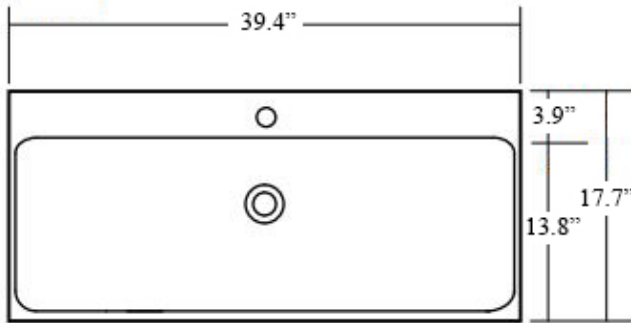

Related Items:

- WSBC 00076 | Push Waste Drain
- WSBC 53922 | Decorative Trap

Finishes:

-  Sink: Glossy White
-  Console: Polished Chrome

SKU# | Options:

- Cento 3583+9153K1 | 39.4" L x 17.7" W x 19.3" H

* WS Bath Collections reserves the right to revise dimensions or information on this sheet without notice

Collection Cento	Model Cento 3583+9153K1	Dimensions Metric <i>1 inch = 2.54 cm</i> <i>1 inch = 25.4 mm</i>	 1051 Lea Drive - Collegeville, PA 19426 Tel. 215 513 9400 - Fax 610 831 0215 www.ws bathcollections.com - info@ws bathcollections.com
------------------------------	-------------------------------------	--------------------------------------------------------------------------------	---------------------------------------------------------------------------------------------------------------------------------------------------------------------------------------------------------------------------------------------------------------------------------------------------------------------------------------

Collection
Cento

Model |
Cento 3550

Dimensions Metric
1 inch = 2.54 cm
1 inch = 25.4 mm

WS[®]
BATH
COLLECTIONS

1051 Lea Drive - Collegeville, PA 19426
Tel. 215 513 9400 - Fax 610 831 0215
www.ws bathcollections.com - info@ws bathcollections.com

Collection
Cento

Model |
Cento 9153K1

Dimensions Metric
1 inch = 2.54 cm
1 inch = 25.4 mm

WS[®]
BATH
COLLECTIONS

1051 Lea Drive - Collegeville, PA 19426
Tel. 215 513 9400 - Fax 610 831 0215
www.ws bathcollections.com - info@ws bathcollections.com