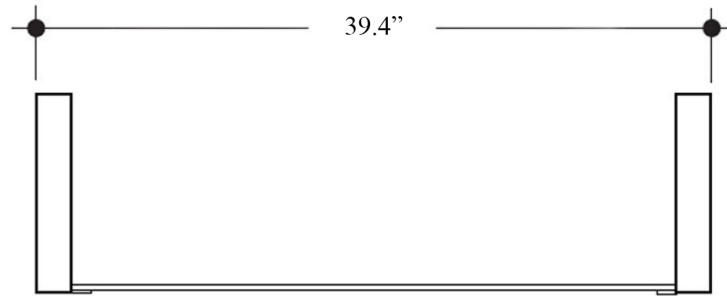

### SKU# | Options:

- Cento 3550+9153K1 | 39.4" L x 17.7" W x 19.3" H

\* WS Bath Collections reserves the right to revise dimensions or information on this sheet without notice

<b>Collection</b>   Cento	<b>Model</b>   Cento 3550+9153K1	<b>Dimensions Metric</b> <i>1 inch = 2.54 cm</i> <i>1 inch = 25.4 mm</i>	 1051 Lea Drive - Collegeville, PA 19426 Tel. 215 513 9400 - Fax 610 831 0215 <a href="http://www.ws bathcollections.com">www.ws bathcollections.com</a> - <a href="mailto:info@ws bathcollections.com">info@ws bathcollections.com</a>
------------------------------	-------------------------------------	--	---

Collection  
Cento

Model |  
Cento 3550

Dimensions Metric  
1 inch = 2.54 cm  
1 inch = 25.4 mm

**WS**<sup>®</sup>  
BATH  
COLLECTIONS

1051 Lea Drive - Collegeville, PA 19426  
Tel. 215 513 9400 - Fax 610 831 0215  
[www.ws bathcollections.com](http://www.ws bathcollections.com) - [info@ws bathcollections.com](mailto:info@ws bathcollections.com)

Front View

Top View

Side View

Collection  
Cento

Model |  
Cento 9153K1

Dimensions Metric  
*1 inch = 2.54 cm*  
*1 inch = 25.4 mm*

**WS**®  
**BATH**  
**COLLECTIONS**

1051 Lea Drive - Collegeville, PA 19426  
Tel. 215 513 9400 - Fax 610 831 0215  
[www.ws bathcollections.com](http://www.ws bathcollections.com) - [info@ws bathcollections.com](mailto:info@ws bathcollections.com)