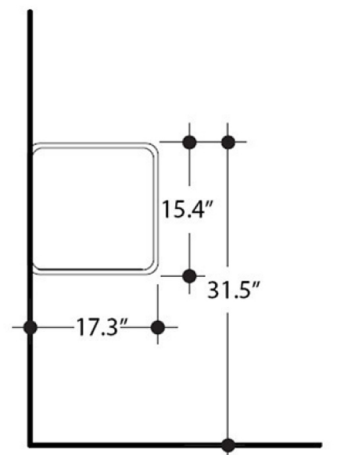

### SKU# | Options:

- Cento 3550+9153K1 | 39.4" L x 17.7" W x 19.3" H

\* WS Bath Collections reserves the right to revise dimensions or information on this sheet without notice

<b>Collection</b>   Cento	<b>Model</b>   Cento 3550+9153K1	<b>Dimensions Metric</b> <i>1 inch = 2.54 cm</i> <i>1 inch = 25.4 mm</i>	 1051 Lea Drive - Collegeville, PA 19426 Tel. 215 513 9400 - Fax 610 831 0215 <a href="http://www.ws bathcollections.com">www.ws bathcollections.com</a> - <a href="mailto:info@ws bathcollections.com">info@ws bathcollections.com</a>
------------------------------	-------------------------------------	--	---

Collection  
Cento

Model |  
Cento 3550

Dimensions Metric  
1 inch = 2.54 cm  
1 inch = 25.4 mm

**WS**<sup>®</sup>  
BATH  
COLLECTIONS

1051 Lea Drive - Collegeville, PA 19426  
Tel. 215 513 9400 - Fax 610 831 0215  
[www.ws bathcollections.com](http://www.ws bathcollections.com) - [info@ws bathcollections.com](mailto:info@ws bathcollections.com)

Front View

Top View

Side View

Collection  
Cento

Model |  
Cento 9153K1

Dimensions Metric  
*1 inch = 2.54 cm*  
*1 inch = 25.4 mm*

**WS**®  
**BATH**  
**COLLECTIONS**

1051 Lea Drive - Collegeville, PA 19426  
Tel. 215 513 9400 - Fax 610 831 0215  
[www.ws bathcollections.com](http://www.ws bathcollections.com) - [info@ws bathcollections.com](mailto:info@ws bathcollections.com)

### Vessel/ countertop installation

Bolts

Silicone (*optional*)

Collection  
Cento

Model |  
Cento 3550+9153K1

Dimensions Metric  
*1 inch = 2.54 cm*  
*1 inch = 25.4 mm*

WS<sup>®</sup>  
BATH  
COLLECTIONS