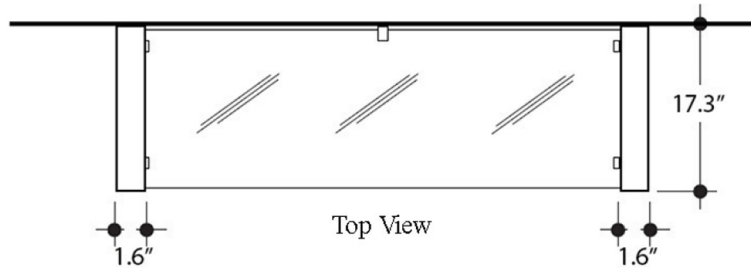

### SKU# | Options:

- Cento 3550+9153K1 | 39.4" L x 17.7" W x 19.3" H

\* WS Bath Collections reserves the right to revise dimensions or information on this sheet without notice

<b>Collection</b>   Cento	<b>Model</b>   Cento 3550+9153K1	<b>Dimensions Metric</b> <i>1 inch = 2.54 cm</i> <i>1 inch = 25.4 mm</i>	 1051 Lea Drive - Collegeville, PA 19426 Tel. 215 513 9400 - Fax 610 831 0215 <a href="http://www.ws bathcollections.com">www.ws bathcollections.com</a> - <a href="mailto:info@ws bathcollections.com">info@ws bathcollections.com</a>
------------------------------	-------------------------------------	--	---

Collection  
Cento

Model |  
Cento 3550

Dimensions Metric  
1 inch = 2.54 cm  
1 inch = 25.4 mm

**WS**<sup>®</sup>  
BATH  
COLLECTIONS

1051 Lea Drive - Collegeville, PA 19426  
Tel. 215 513 9400 - Fax 610 831 0215  
[www.ws bathcollections.com](http://www.ws bathcollections.com) - [info@ws bathcollections.com](mailto:info@ws bathcollections.com)

Front View

Top View

Side View

Collection  
Cento

Model |  
Cento 9153K1

Dimensions Metric  
*1 inch = 2.54 cm*  
*1 inch = 25.4 mm*

**WS**®  
**BATH**  
**COLLECTIONS**

1051 Lea Drive - Collegeville, PA 19426  
Tel. 215 513 9400 - Fax 610 831 0215  
[www.ws bathcollections.com](http://www.ws bathcollections.com) - [info@ws bathcollections.com](mailto:info@ws bathcollections.com)