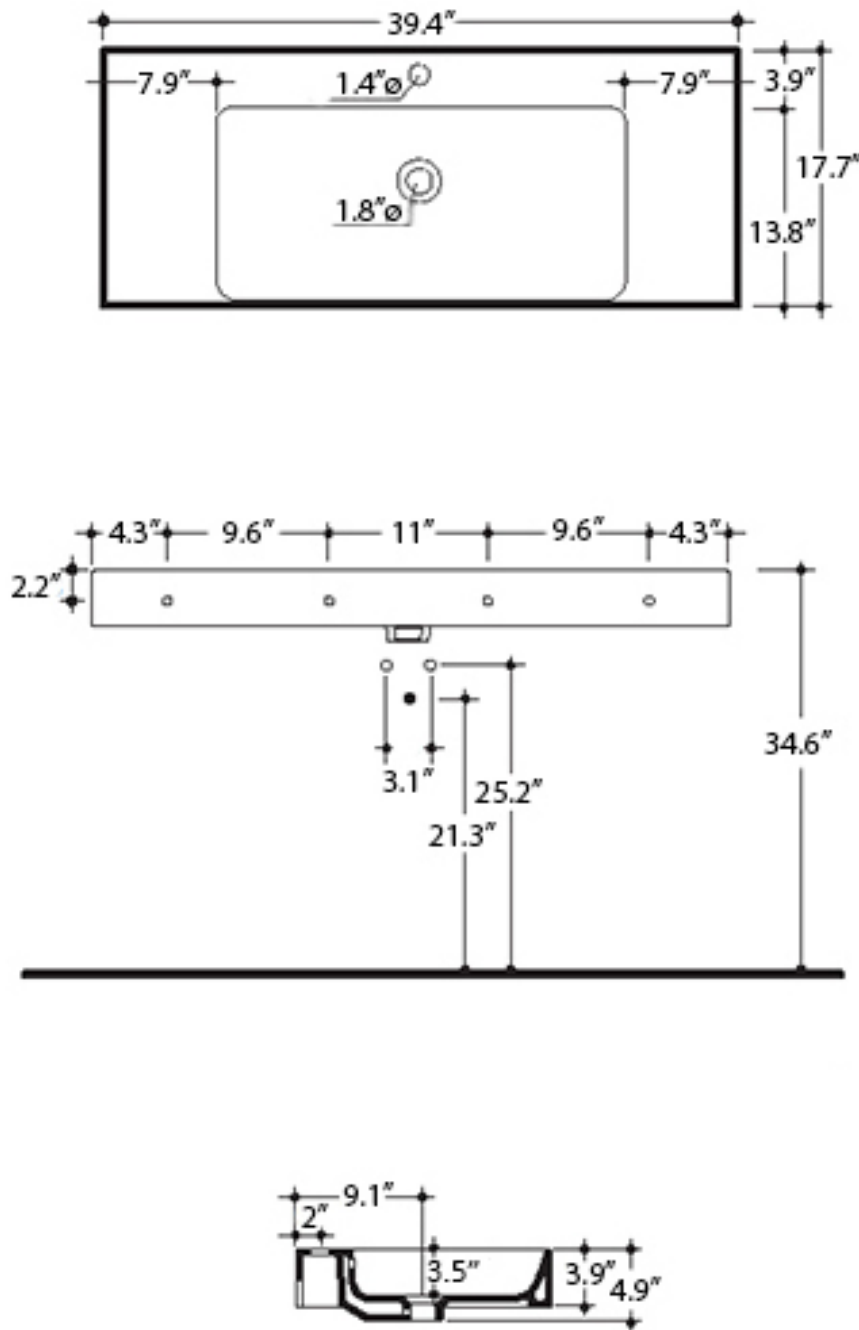

### SKU# | Options:

- Cento 3550+9153K1 | 39.4" L x 17.7" W x 19.3" H

\* WS Bath Collections reserves the right to revise dimensions or information on this sheet without notice

<b>Collection</b>   Cento	<b>Model</b>   Cento 3550+9153K1	<b>Dimensions Metric</b> <i>1 inch = 2.54 cm</i> <i>1 inch = 25.4 mm</i>	 1051 Lea Drive - Collegeville, PA 19426 Tel. 215 513 9400 - Fax 610 831 0215 <a href="http://www.ws bathcollections.com">www.ws bathcollections.com</a> - <a href="mailto:info@ws bathcollections.com">info@ws bathcollections.com</a>
------------------------------	-------------------------------------	--	---

Collection  
Cento

Model |  
Cento 3550

Dimensions Metric  
1 inch = 2.54 cm  
1 inch = 25.4 mm

**WS**<sup>®</sup>  
BATH  
COLLECTIONS

1051 Lea Drive - Collegeville, PA 19426  
Tel. 215 513 9400 - Fax 610 831 0215  
[www.ws bathcollections.com](http://www.ws bathcollections.com) - [info@ws bathcollections.com](mailto:info@ws bathcollections.com)

Front View

Top View

Side View

Collection  
Cento

Model |  
Cento 9153K1

Dimensions Metric  
*1 inch = 2.54 cm*  
*1 inch = 25.4 mm*

**WS**®  
**BATH**  
**COLLECTIONS**

1051 Lea Drive - Collegeville, PA 19426  
Tel. 215 513 9400 - Fax 610 831 0215  
[www.ws bathcollections.com](http://www.ws bathcollections.com) - [info@ws bathcollections.com](mailto:info@ws bathcollections.com)