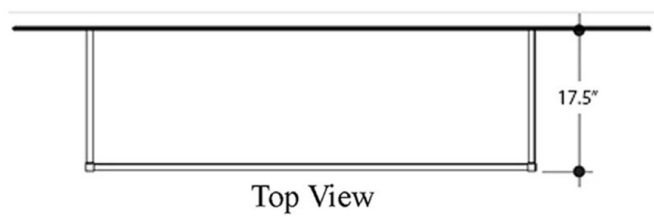

### SKU# | Options:

- Cento 3550+8152K1 | 39.4" L x 17.7" W x 35.4" H

\* WS Bath Collections reserves the right to revise dimensions or information on this sheet without notice

<b>Collection</b>   Cento	<b>Model</b>   Cento 3550+8152K1	<b>Dimensions Metric</b> <i>1 inch = 2.54 cm</i> <i>1 inch = 25.4 mm</i>	 1051 Lea Drive - Collegeville, PA 19426 Tel. 215 513 9400 - Fax 610 831 0215 <a href="http://www.ws bathcollections.com">www.ws bathcollections.com</a> - <a href="mailto:info@ws bathcollections.com">info@ws bathcollections.com</a>
------------------------------	-------------------------------------	--	---

Collection  
Cento

Model |  
Cento 3550

Dimensions Metric  
1 inch = 2.54 cm  
1 inch = 25.4 mm

**WS**<sup>®</sup>  
BATH  
COLLECTIONS

1051 Lea Drive - Collegeville, PA 19426  
Tel. 215 513 9400 - Fax 610 831 0215  
[www.ws bathcollections.com](http://www.ws bathcollections.com) - [info@ws bathcollections.com](mailto:info@ws bathcollections.com)

Collection  
Cento

Model |  
Cento 9152K1

Dimensions Metric  
1 inch = 2.54 cm  
1 inch = 25.4 mm

**WS**<sup>®</sup>  
BATH  
COLLECTIONS

1051 Lea Drive - Collegeville, PA 19426  
Tel. 215 513 9400 - Fax 610 831 0215  
[www.ws bathcollections.com](http://www.ws bathcollections.com) - [info@ws bathcollections.com](mailto:info@ws bathcollections.com)