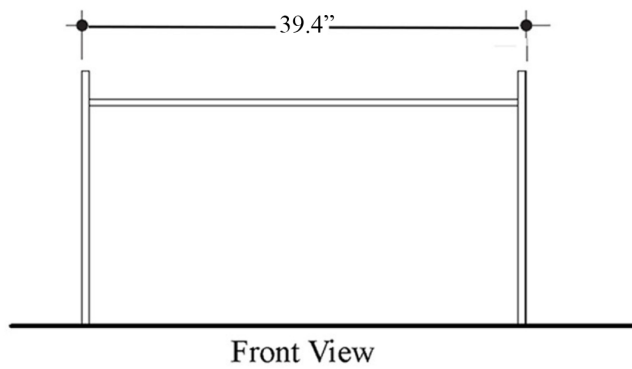

### SKU# | Options:

- Cento 3550+8152K1 | 39.4" L x 17.7" W x 35.4" H

\* WS Bath Collections reserves the right to revise dimensions or information on this sheet without notice

<b>Collection</b>   Cento	<b>Model</b>   Cento 3550+8152K1	<b>Dimensions Metric</b> <i>1 inch = 2.54 cm</i> <i>1 inch = 25.4 mm</i>	 1051 Lea Drive - Collegeville, PA 19426 Tel. 215 513 9400 - Fax 610 831 0215 <a href="http://www.ws bathcollections.com">www.ws bathcollections.com</a> - <a href="mailto:info@ws bathcollections.com">info@ws bathcollections.com</a>
------------------------------	-------------------------------------	--	---

Collection  
Cento

Model |  
Cento 3550

Dimensions Metric  
1 inch = 2.54 cm  
1 inch = 25.4 mm

**WS**<sup>®</sup>  
BATH  
COLLECTIONS

1051 Lea Drive - Collegeville, PA 19426  
Tel. 215 513 9400 - Fax 610 831 0215  
[www.ws bathcollections.com](http://www.ws bathcollections.com) - [info@ws bathcollections.com](mailto:info@ws bathcollections.com)

Collection  
Cento

Model |  
Cento 9152K1

Dimensions Metric  
1 inch = 2.54 cm  
1 inch = 25.4 mm

**WS**<sup>®</sup>  
BATH  
COLLECTIONS

1051 Lea Drive - Collegeville, PA 19426  
Tel. 215 513 9400 - Fax 610 831 0215  
[www.ws bathcollections.com](http://www.ws bathcollections.com) - [info@ws bathcollections.com](mailto:info@ws bathcollections.com)