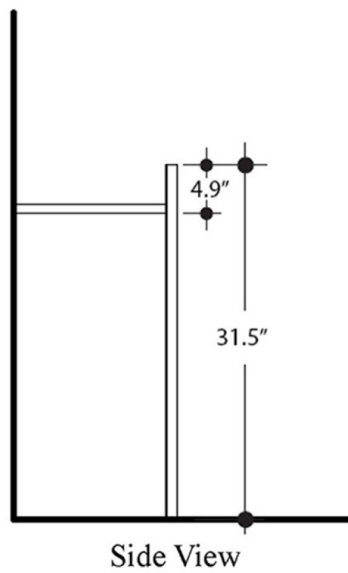

### SKU# | Options:

- Cento 3550+8152K1 | 39.4" L x 17.7" W x 35.4" H

\* WS Bath Collections reserves the right to revise dimensions or information on this sheet without notice

<b>Collection</b>   Cento	<b>Model</b>   Cento 3550+8152K1	<b>Dimensions Metric</b> <i>1 inch = 2.54 cm</i> <i>1 inch = 25.4 mm</i>	 1051 Lea Drive - Collegeville, PA 19426 Tel. 215 513 9400 - Fax 610 831 0215 <a href="http://www.ws bathcollections.com">www.ws bathcollections.com</a> - <a href="mailto:info@ws bathcollections.com">info@ws bathcollections.com</a>
------------------------------	-------------------------------------	--	---

Collection  
Cento

Model |  
Cento 3550

Dimensions Metric  
1 inch = 2.54 cm  
1 inch = 25.4 mm

**WS**<sup>®</sup>  
BATH  
COLLECTIONS

1051 Lea Drive - Collegeville, PA 19426  
Tel. 215 513 9400 - Fax 610 831 0215  
[www.ws bathcollections.com](http://www.ws bathcollections.com) - [info@ws bathcollections.com](mailto:info@ws bathcollections.com)

Collection  
Cento

Model |  
Cento 9152K1

Dimensions Metric  
1 inch = 2.54 cm  
1 inch = 25.4 mm

**WS**<sup>®</sup>  
BATH  
COLLECTIONS

1051 Lea Drive - Collegeville, PA 19426  
Tel. 215 513 9400 - Fax 610 831 0215  
[www.ws bathcollections.com](http://www.ws bathcollections.com) - [info@ws bathcollections.com](mailto:info@ws bathcollections.com)