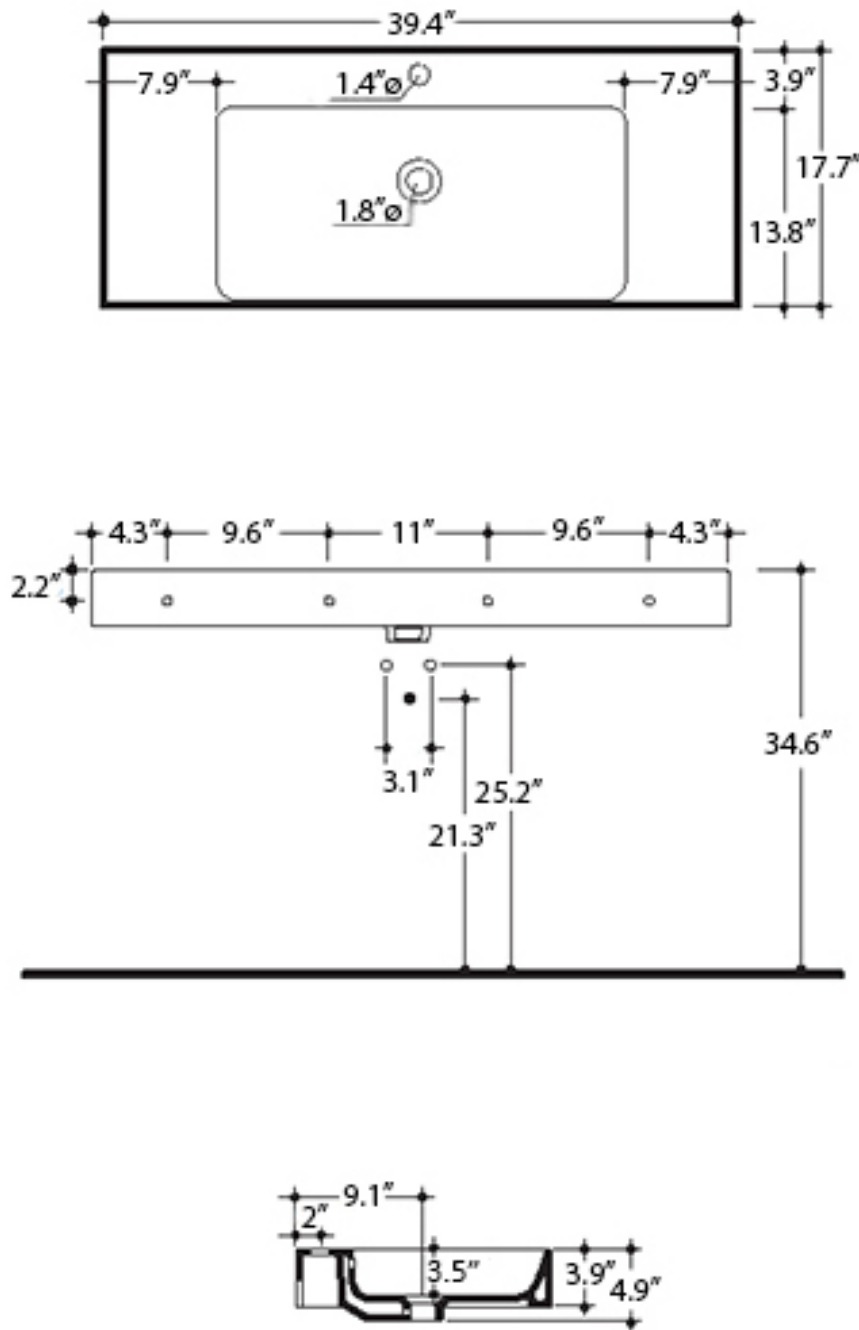

### SKU# | Options:

- Cento 3550+8152K1 | 39.4" L x 17.7" W x 35.4" H

\* WS Bath Collections reserves the right to revise dimensions or information on this sheet without notice

<b>Collection</b>   Cento	<b>Model</b>   Cento 3550+8152K1	<b>Dimensions Metric</b> <i>1 inch = 2.54 cm</i> <i>1 inch = 25.4 mm</i>	 1051 Lea Drive - Collegeville, PA 19426 Tel. 215 513 9400 - Fax 610 831 0215 <a href="http://www.ws bathcollections.com">www.ws bathcollections.com</a> - <a href="mailto:info@ws bathcollections.com">info@ws bathcollections.com</a>
------------------------------	-------------------------------------	--	---

Collection  
Cento

Model |  
Cento 3550

Dimensions Metric  
1 inch = 2.54 cm  
1 inch = 25.4 mm

**WS**<sup>®</sup>  
BATH  
COLLECTIONS

1051 Lea Drive - Collegeville, PA 19426  
Tel. 215 513 9400 - Fax 610 831 0215  
[www.ws bathcollections.com](http://www.ws bathcollections.com) - [info@ws bathcollections.com](mailto:info@ws bathcollections.com)

Collection  
Cento

Model |  
Cento 9152K1

Dimensions Metric  
1 inch = 2.54 cm  
1 inch = 25.4 mm

**WS**<sup>®</sup>  
BATH  
COLLECTIONS

1051 Lea Drive - Collegeville, PA 19426  
Tel. 215 513 9400 - Fax 610 831 0215  
[www.ws bathcollections.com](http://www.ws bathcollections.com) - [info@ws bathcollections.com](mailto:info@ws bathcollections.com)

### Vessel/ countertop installation

Bolts

Silicone (optional)

Collection  
Cento

Model |  
Cento 3550+9152K1

Dimensions Metric  
*1 inch = 2.54 cm*  
*1 inch = 25.4 mm*

**WS**<sup>®</sup>  
**BATH**  
**COLLECTIONS**