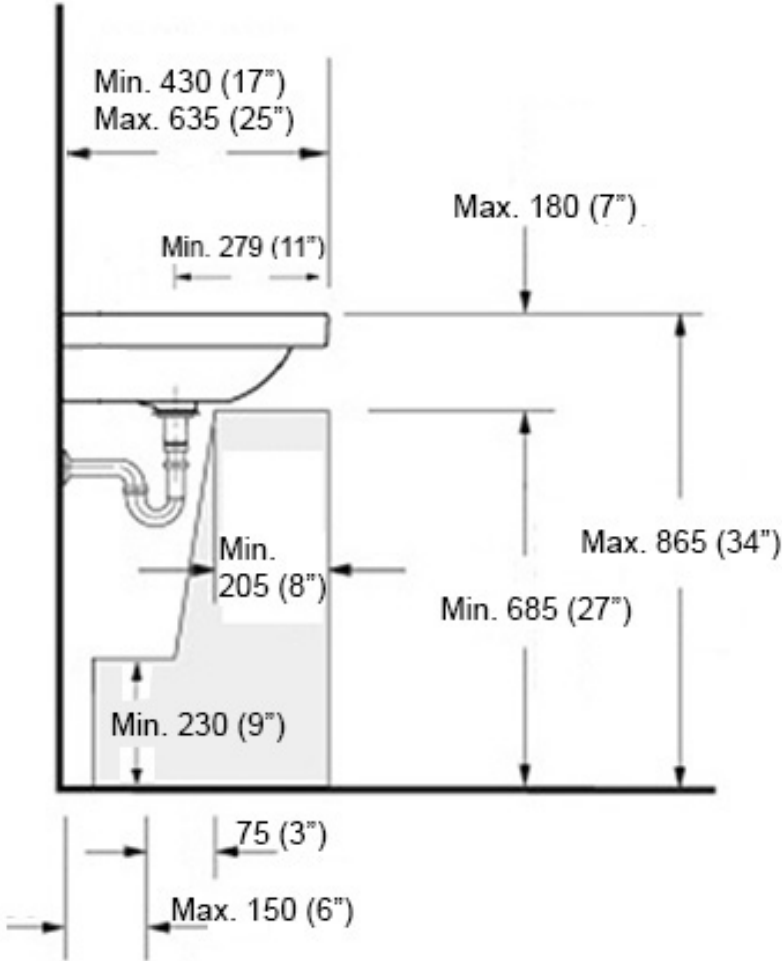

Recommended ADA Installation

Note: ADA Compliant when installed in accordance with ADA guidelines

Collection Cento	Model | Cento 3536	Dimensions Metric 1 inch = 2.54 cm 1 inch = 25.4 mm	1051 Lea Drive - Collegeville, PA 19426 Tel. 215 513 9400 - Fax 610 831 0215 www.ws bathcollections.com - info@ws bathcollections.com