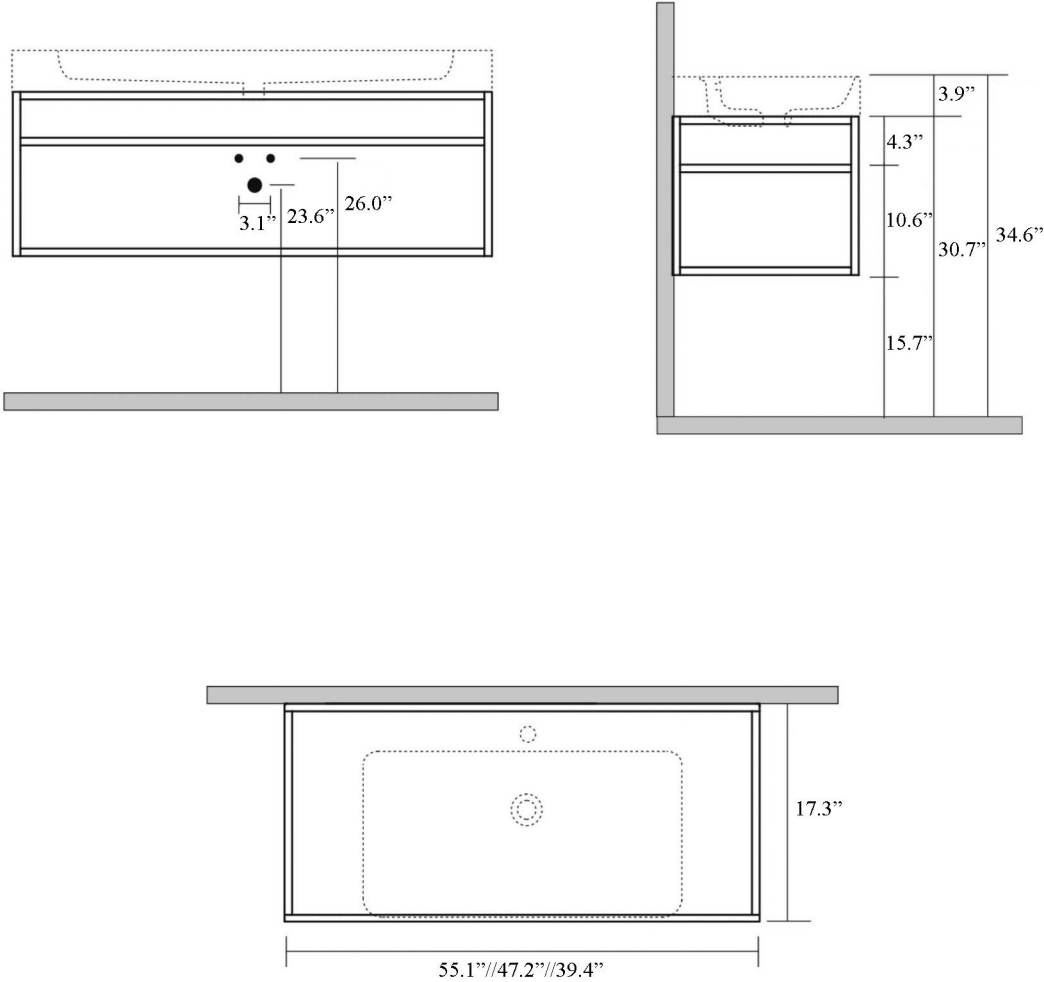

Cento 3536+9253

Features

- Wall Mount Bathroom Vanity Unit (Sink + Structure)
- Sink: Cento 3536
- Structure: Cento 9253
- Sink in Glossy White
- Wall Mounted Structure in Matte Black
- With Faucet Hole
- With Overflow
- Designed by Marc Sadler of Italy
- Made in Italy

Collection Cento	Model Cento 3536+9253	Dimensions Metric <i>1 inch = 2.54 cm</i> <i>1 inch = 25.4 mm</i>	 1051 Lea Drive - Collegeville, PA 19426 Tel. 215 513 9400 - Fax 610 831 0215 www.ws bathcollections.com - info@ws bathcollections.com
------------------------------	-----------------------------------	--	---

Collection
Cento

Model |
Cento 3536+9253

Dimensions Metric
1 inch = 2.54 cm
1 inch = 25.4 mm

1051 Lea Drive - Collegeville, PA 19426
Tel. 215 513 9400 - Fax 610 831 0215
www.ws bathcollections.com - info@ws bathcollections.com

MOUNTING HARDWARE

Wall-mount installation

Vessel/ countertop installation

Bolts

Silicone (optional)

Collection
Cento

Model |
Cento 3536+9253

Dimensions Metric
1 inch = 2.54 cm
1 inch = 25.4 mm