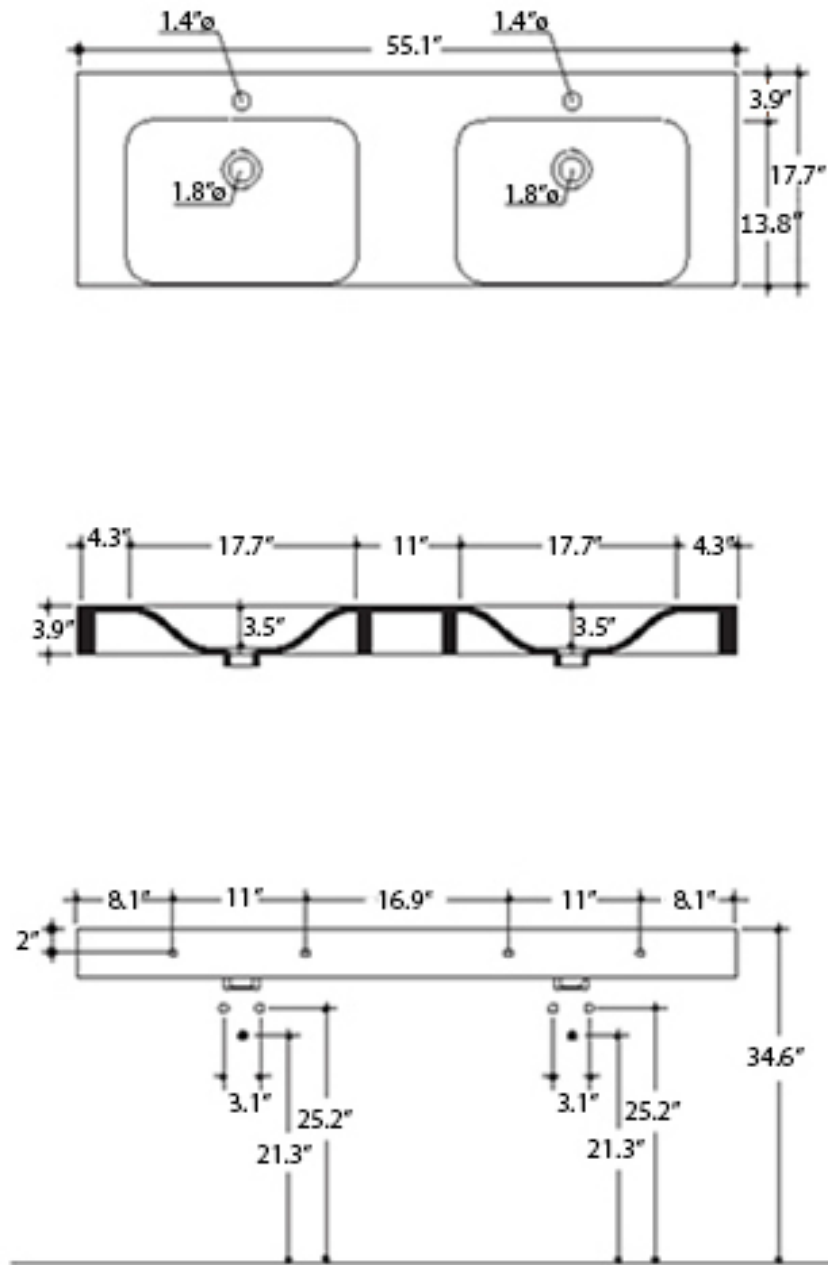

Collection |
Cento

Model |
Cento 3536+9124K1

Dimensions Metric

1 inch = 2.54 cm

1 inch = 25.4 mm

WS®
BATH
COLLECTIONS

1051 Lea Drive - Collegeville, PA 19426
Tel. 215 513 9400 - Fax 610 831 0215

www.ws bathcollections.com - info@ws bathcollections.com

Collection
Cento

Model |
Cento 3536

Dimensions Metric
1 inch = 2.54 cm
1 inch = 25.4 mm

WS[®]
BATH
COLLECTIONS

1051 Lea Drive - Collegeville, PA 19426
Tel. 215 513 9400 - Fax 610 831 0215

www.ws bathcollections.com - info@ws bathcollections.com

Collection
Cento

Model |
Cento 9124K1

Dimensions Metric
1 inch = 2.54 cm
1 inch = 25.4 mm

WS[®]
BATH
COLLECTIONS

1051 Lea Drive - Collegeville, PA 19426
Tel. 215 513 9400 - Fax 610 831 0215
www.ws bathcollections.com - info@ws bathcollections.com

Dimensions Metric
1 inch = 2.54 cm
1 inch = 25.4 mm

WS[®]

BATH
COLLECTIONS

1051 Lea Drive - Collegeville, PA 19426
Tel. 215 513 9400 - Fax 610 831 0215

www.ws bathcollections.com - info@ws bathcollections.com