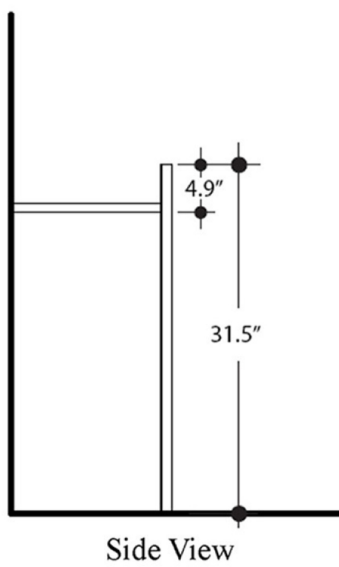

Collection |
Cento

Model |
Cento 3536+9124K1

Dimensions Metric

1 inch = 2.54 cm

1 inch = 25.4 mm

WS®
BATH
COLLECTIONS

1051 Lea Drive - Collegeville, PA 19426
Tel. 215 513 9400 - Fax 610 831 0215

www.ws bathcollections.com - info@ws bathcollections.com

Collection
Cento

Model |
Cento 3536

Dimensions Metric
1 inch = 2.54 cm
1 inch = 25.4 mm

WS[®]
BATH
COLLECTIONS

1051 Lea Drive - Collegeville, PA 19426
Tel. 215 513 9400 - Fax 610 831 0215

www.ws bathcollections.com - info@ws bathcollections.com

Collection
Cento

Model |
Cento 9124K1

Dimensions Metric
1 inch = 2.54 cm
1 inch = 25.4 mm

WS[®]
BATH
COLLECTIONS

1051 Lea Drive - Collegeville, PA 19426
Tel. 215 513 9400 - Fax 610 831 0215
www.ws bathcollections.com - info@ws bathcollections.com

Dimensions Metric
1 inch = 2.54 cm
1 inch = 25.4 mm

WS[®]

BATH
COLLECTIONS

1051 Lea Drive - Collegeville, PA 19426
Tel. 215 513 9400 - Fax 610 831 0215

www.ws bathcollections.com - info@ws bathcollections.com