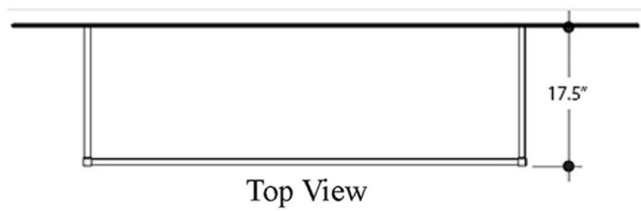

Collection |
Cento

Model |
Cento 3536+9124K1

Dimensions Metric

1 inch = 2.54 cm

1 inch = 25.4 mm

WS®
BATH
COLLECTIONS

1051 Lea Drive - Collegeville, PA 19426
Tel. 215 513 9400 - Fax 610 831 0215

www.ws bathcollections.com - info@ws bathcollections.com

Collection
Cento

Model |
Cento 3536

Dimensions Metric
1 inch = 2.54 cm
1 inch = 25.4 mm

WS[®]
BATH
COLLECTIONS

1051 Lea Drive - Collegeville, PA 19426
Tel. 215 513 9400 - Fax 610 831 0215

www.ws bathcollections.com - info@ws bathcollections.com

Collection
Cento

Model |
Cento 9124K1

Dimensions Metric
1 inch = 2.54 cm
1 inch = 25.4 mm

WS[®]
BATH
COLLECTIONS

1051 Lea Drive - Collegeville, PA 19426
Tel. 215 513 9400 - Fax 610 831 0215
www.ws bathcollections.com - info@ws bathcollections.com