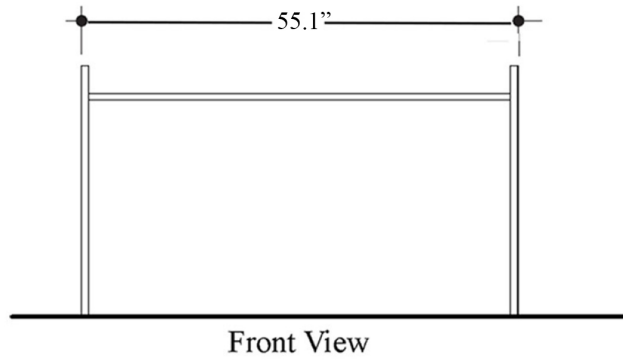

Collection |
Cento

Model |
Cento 3536+9124K1

Dimensions Metric

1 inch = 2.54 cm

1 inch = 25.4 mm

WS®
BATH
COLLECTIONS

1051 Lea Drive - Collegeville, PA 19426
Tel. 215 513 9400 - Fax 610 831 0215

www.ws bathcollections.com - info@ws bathcollections.com

Collection
Cento

Model |
Cento 3536

Dimensions Metric
1 inch = 2.54 cm
1 inch = 25.4 mm

WS[®]
BATH
COLLECTIONS

1051 Lea Drive - Collegeville, PA 19426
Tel. 215 513 9400 - Fax 610 831 0215

www.ws bathcollections.com - info@ws bathcollections.com

Collection
Cento

Model |
Cento 9124K1

Dimensions Metric
1 inch = 2.54 cm
1 inch = 25.4 mm

WS[®]
BATH
COLLECTIONS

1051 Lea Drive - Collegeville, PA 19426
Tel. 215 513 9400 - Fax 610 831 0215
www.ws bathcollections.com - info@ws bathcollections.com