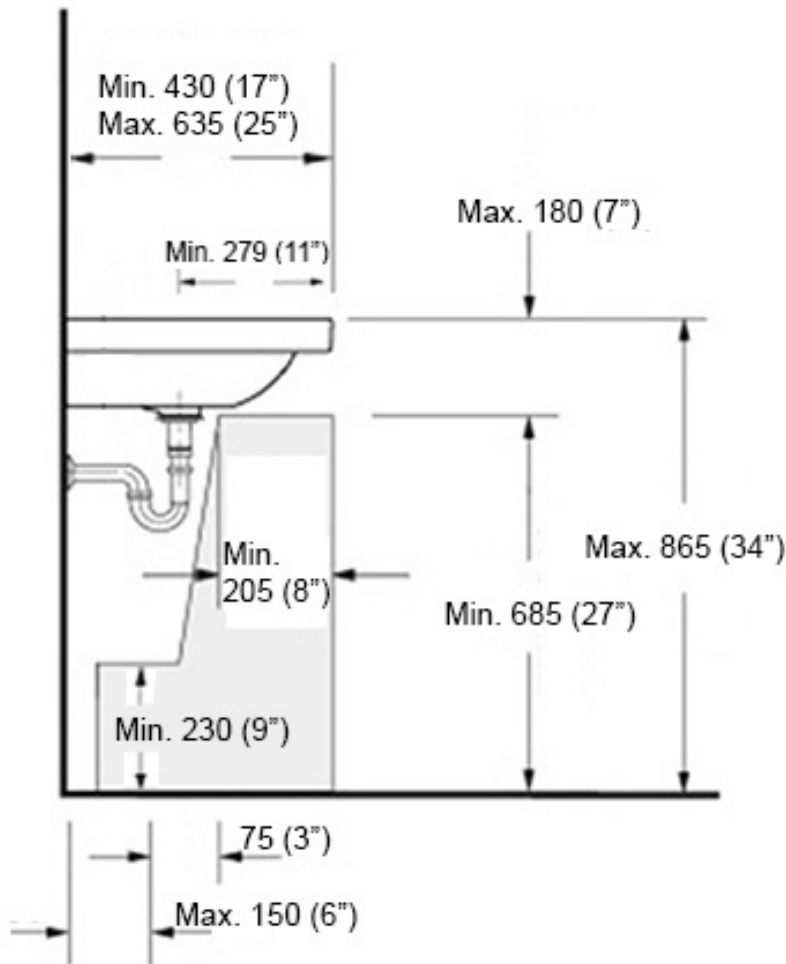

## MOUNTING HARDWARE

### Wall-mount installation

### Vessel/ countertop installation

Bolts

Silicone (*optional*)

Collection  
Cento

Model |  
Cento 3535+9246

Dimensions Metric  
*1 inch = 2.54 cm*  
*1 inch = 25.4 mm*

WS<sup>®</sup>

BATH  
COLLECTIONS

**Recommended ADA Installation**

Note: ADA Compliant when installed in accordance with ADA guidelines

**Collection**  
Cento

**Model** |  
Cento 3535

Dimensions Metric

1 inch = 2.54 cm  
1 inch = 25.4 mm

1051 Lea Drive - Collegeville, PA 19426  
Tel. 215 513 9400 - Fax 610 831 0215  
[www.ws bathcollections.com](http://www.ws bathcollections.com) - [info@ws bathcollections.com](mailto:info@ws bathcollections.com)