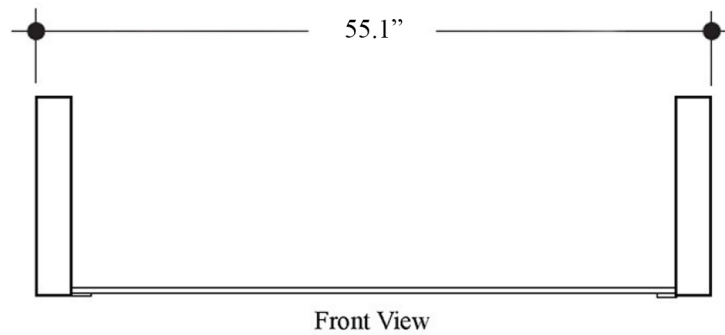

Collection Cento	Model Cento 3535+9128K1	Dimensions Metric <i>1 inch = 2.54 cm</i> <i>1 inch = 25.4 mm</i>	 1051 Lea Drive - Collegeville, PA 19426 Tel. 215 513 9400 - Fax 610 831 0215 www.ws bathcollections.com - info@ws bathcollections.com
------------------------------	-------------------------------------	--	---

Collection
Cento

Model |
Cento 3535

Dimensions Metric

1 inch = 2.54 cm
1 inch = 25.4 mm

WS[®]
BATH
COLLECTIONS

1051 Lea Drive - Collegeville, PA 19426
Tel. 215 513 9400 - Fax 610 831 0215

www.ws bathcollections.com - info@ws bathcollections.com

Collection
Cento

Model |
Cento 9128K1

Dimensions Metric
1 inch = 2.54 cm
1 inch = 25.4 mm

WS[®]
BATH
COLLECTIONS

1051 Lea Drive - Collegeville, PA 19426
Tel. 215 513 9400 - Fax 610 831 0215
www.ws bathcollections.com - info@ws bathcollections.com