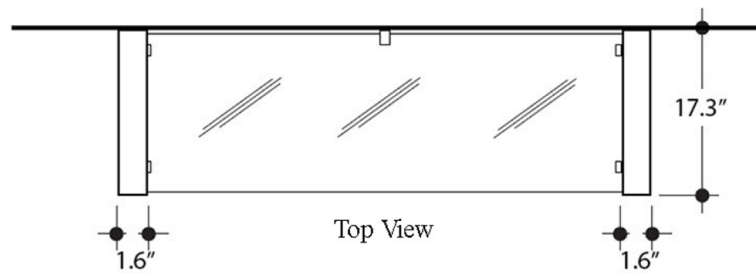

Collection Cento	Model Cento 3535+9128K1	Dimensions Metric <i>1 inch = 2.54 cm</i> <i>1 inch = 25.4 mm</i>	 1051 Lea Drive - Collegeville, PA 19426 Tel. 215 513 9400 - Fax 610 831 0215 www.ws bathcollections.com - info@ws bathcollections.com
------------------------------	-------------------------------------	--	---

Collection
Cento

Model |
Cento 3535

Dimensions Metric

1 inch = 2.54 cm
1 inch = 25.4 mm

WS[®]
BATH
COLLECTIONS

1051 Lea Drive - Collegeville, PA 19426
Tel. 215 513 9400 - Fax 610 831 0215

www.ws bathcollections.com - info@ws bathcollections.com

Collection
Cento

Model |
Cento 9128K1

Dimensions Metric
1 inch = 2.54 cm
1 inch = 25.4 mm

WS[®]
BATH
COLLECTIONS

1051 Lea Drive - Collegeville, PA 19426
Tel. 215 513 9400 - Fax 610 831 0215
www.ws bathcollections.com - info@ws bathcollections.com