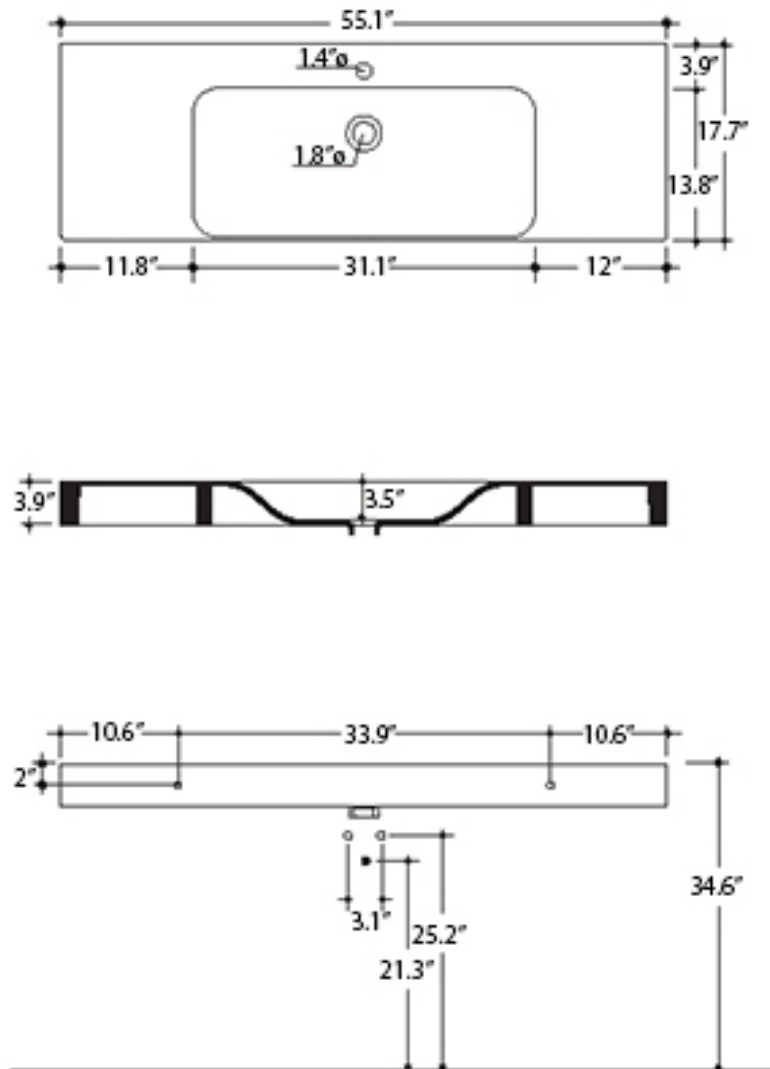

Collection Cento	Model Cento 3535+9128K1	Dimensions Metric <i>1 inch = 2.54 cm</i> <i>1 inch = 25.4 mm</i>	 1051 Lea Drive - Collegeville, PA 19426 Tel. 215 513 9400 - Fax 610 831 0215 www.ws bathcollections.com - info@ws bathcollections.com
------------------------------	-------------------------------------	--	---

Collection
Cento

Model |
Cento 3535

Dimensions Metric

1 inch = 2.54 cm
1 inch = 25.4 mm

WS[®]
BATH
COLLECTIONS

1051 Lea Drive - Collegeville, PA 19426
Tel. 215 513 9400 - Fax 610 831 0215

www.ws bathcollections.com - info@ws bathcollections.com

Collection
Cento

Model |
Cento 9128K1

Dimensions Metric
1 inch = 2.54 cm
1 inch = 25.4 mm

WS[®]
BATH
COLLECTIONS

1051 Lea Drive - Collegeville, PA 19426
Tel. 215 513 9400 - Fax 610 831 0215
www.ws bathcollections.com - info@ws bathcollections.com

Dimensions Metric
1 inch = 2.54 cm
1 inch = 25.4 mm

WS[®]
BATH
COLLECTIONS

1051 Lea Drive - Collegeville, PA 19426
Tel. 215 513 9400 - Fax 610 831 0215
www.ws bathcollections.com - info@ws bathcollections.com