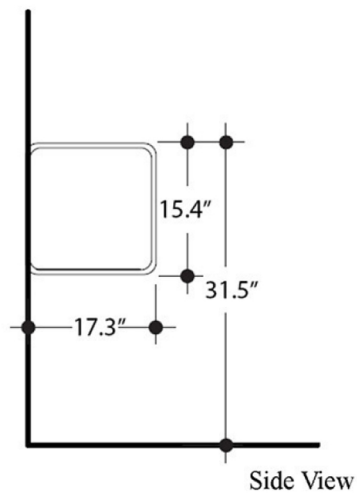

Collection Cento	Model Cento 3535+9128K1	Dimensions Metric <i>1 inch = 2.54 cm</i> <i>1 inch = 25.4 mm</i>	 1051 Lea Drive - Collegeville, PA 19426 Tel. 215 513 9400 - Fax 610 831 0215 www.ws bathcollections.com - info@ws bathcollections.com
------------------------------	-------------------------------------	--	---

Collection
Cento

Model |
Cento 3535

Dimensions Metric

1 inch = 2.54 cm
1 inch = 25.4 mm

WS[®]
BATH
COLLECTIONS

1051 Lea Drive - Collegeville, PA 19426
Tel. 215 513 9400 - Fax 610 831 0215

www.ws bathcollections.com - info@ws bathcollections.com

Collection
Cento

Model |
Cento 9128K1

Dimensions Metric
1 inch = 2.54 cm
1 inch = 25.4 mm

WS[®]
BATH
COLLECTIONS

1051 Lea Drive - Collegeville, PA 19426
Tel. 215 513 9400 - Fax 610 831 0215
www.ws bathcollections.com - info@ws bathcollections.com

Dimensions Metric
1 inch = 2.54 cm
1 inch = 25.4 mm

WS[®]
BATH
COLLECTIONS

1051 Lea Drive - Collegeville, PA 19426
Tel. 215 513 9400 - Fax 610 831 0215
www.ws bathcollections.com - info@ws bathcollections.com