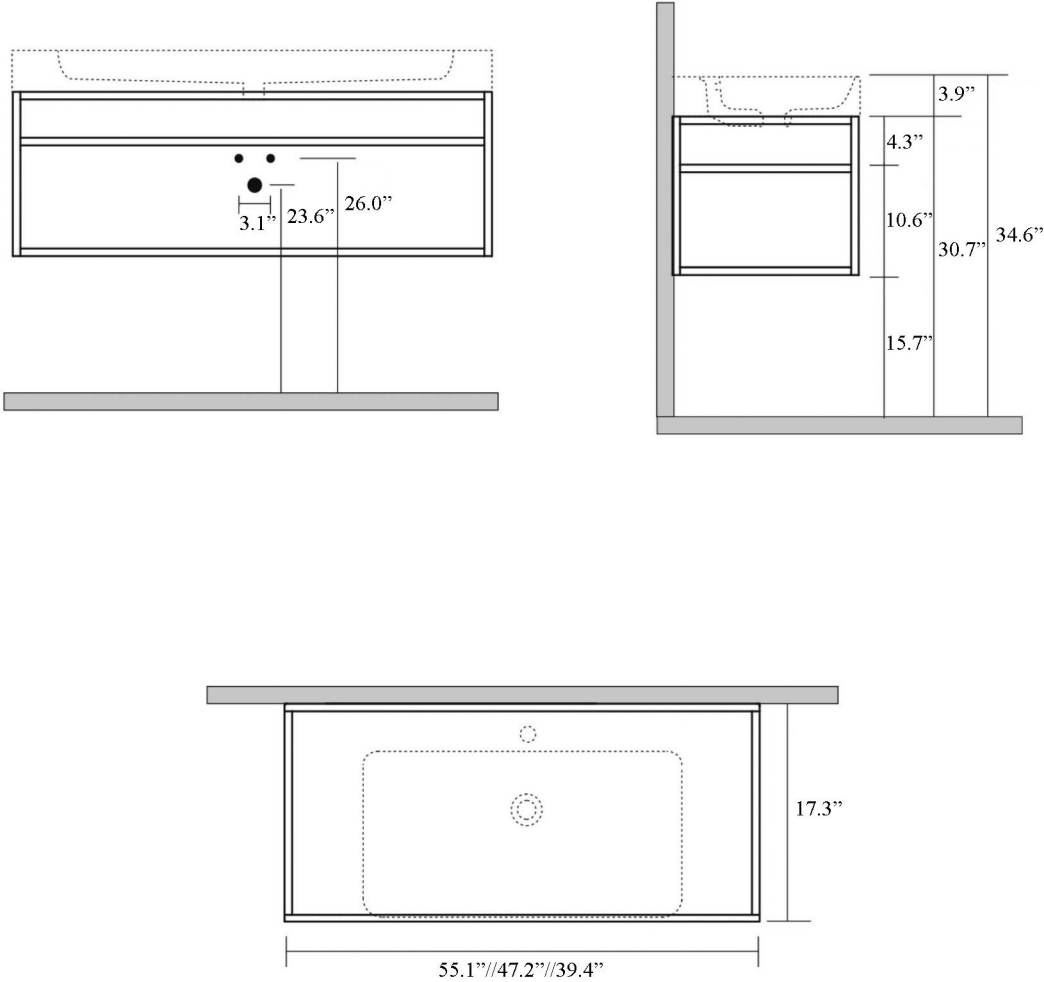

Cento 3534+9252

Features

- Wall Mount Bathroom Vanity Unit (Sink + Structure)
- Sink: Cento 3534
- Structure: Cento 9252
- Sink in Glossy White
- Wall Mounted Structure in Matte Black
- With Faucet Hole
- With Overflow
- Designed by Marc Sadler of Italy
- Made in Italy

Collection Cento	Model Cento 3534+9252	Dimensions Metric <i>1 inch = 2.54 cm</i> <i>1 inch = 25.4 mm</i>	 1051 Lea Drive - Collegeville, PA 19426 Tel. 215 513 9400 - Fax 610 831 0215 www.ws bathcollections.com - info@ws bathcollections.com
------------------------------	-----------------------------------	--	---

Collection
Cento

Model |
Cento 3534+9252

Dimensions Metric
1 inch = 2.54 cm
1 inch = 25.4 mm

1051 Lea Drive - Collegeville, PA 19426
Tel. 215 513 9400 - Fax 610 831 0215
www.ws bathcollections.com - info@ws bathcollections.com

MOUNTING HARDWARE

Wall-mount installation

Vessel/ countertop installation

Bolts

Silicone (optional)

Collection
Cento

Model |
Cento 3534+9252

Dimensions Metric
1 inch = 2.54 cm
1 inch = 25.4 mm