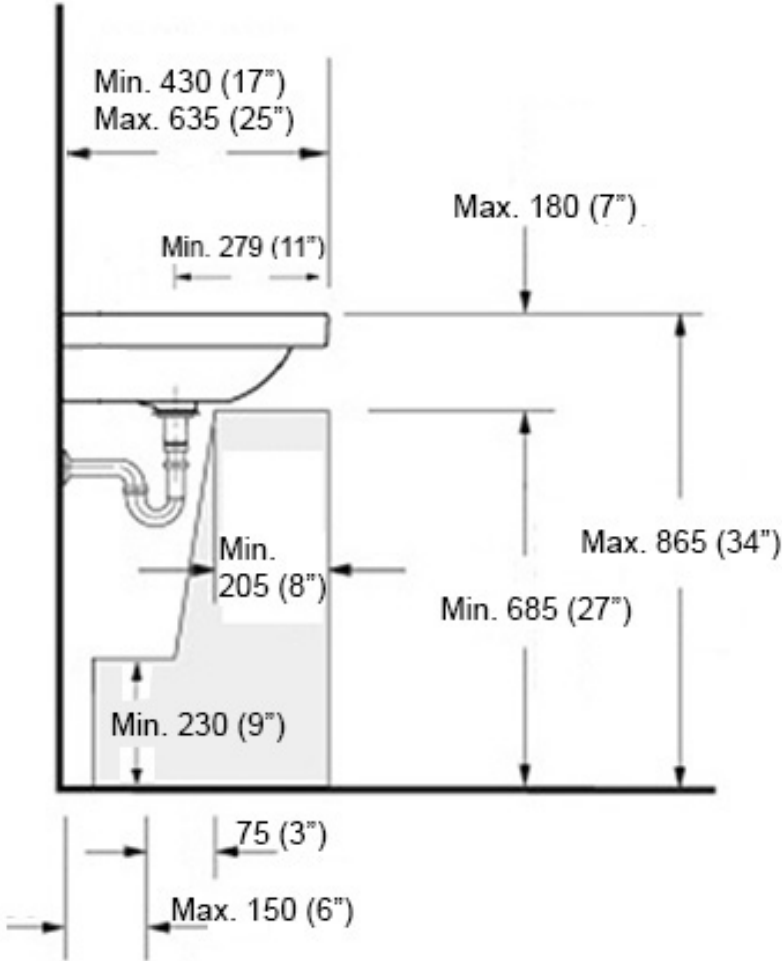

Recommended ADA Installation

Note: ADA Compliant when installed in accordance with ADA guidelines

Collection Cento	Model | Cento 3534	Dimensions Metric 1 inch = 2.54 cm 1 inch = 25.4 mm	1051 Lea Drive - Collegeville, PA 19426 Tel. 215 513 9400 - Fax 610 831 0215 www.ws bathcollections.com - info@ws bathcollections.com