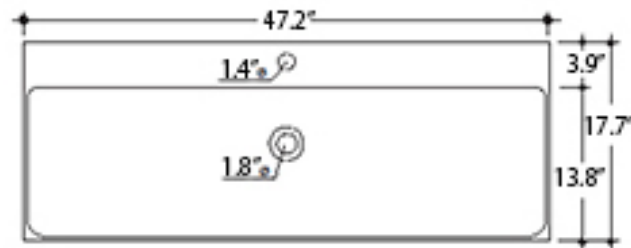

### SKU# | Options:

- Cento 3534+9123K1 | 47.2" L x 17.7" W x 35.4" H

\* WS Bath Collections reserves the right to revise dimensions or information on this sheet without notice

<b>Collection</b>   Cento	<b>Model</b>   Cento 3534+9127K1	<b>Dimensions Metric</b> <i>1 inch = 2.54 cm</i> <i>1 inch = 25.4 mm</i>	 1051 Lea Drive - Collegeville, PA 19426 Tel. 215 513 9400 - Fax 610 831 0215 <a href="http://www.ws bathcollections.com">www.ws bathcollections.com</a> - <a href="mailto:info@ws bathcollections.com">info@ws bathcollections.com</a>
------------------------------	-------------------------------------	--	---

Collection  
Cento

Model |  
Cento 3534

Dimensions Metric  
1 inch = 2.54 cm  
1 inch = 25.4 mm

**WS**<sup>®</sup>  
BATH  
COLLECTIONS

1051 Lea Drive - Collegeville, PA 19426  
Tel. 215 513 9400 - Fax 610 831 0215  
[www.ws bathcollections.com](http://www.ws bathcollections.com) - [info@ws bathcollections.com](mailto:info@ws bathcollections.com)

Front View

Top View

Side View

Collection  
Cento

Model |  
Cento 9123K1

Dimensions Metric

1 inch = 2.54 cm  
1 inch = 25.4 mm

**WS**<sup>®</sup>  
BATH  
COLLECTIONS