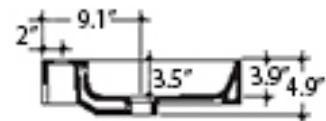

### SKU# | Options:

- Cento 3534+9123K1 | 47.2" L x 17.7" W x 35.4" H

\* WS Bath Collections reserves the right to revise dimensions or information on this sheet without notice

<b>Collection</b>   Cento	<b>Model</b>   Cento 3534+9127K1	<b>Dimensions Metric</b> <i>1 inch = 2.54 cm</i> <i>1 inch = 25.4 mm</i>	 1051 Lea Drive - Collegeville, PA 19426 Tel. 215 513 9400 - Fax 610 831 0215 <a href="http://www.ws bathcollections.com">www.ws bathcollections.com</a> - <a href="mailto:info@ws bathcollections.com">info@ws bathcollections.com</a>
------------------------------	-------------------------------------	--	---

Collection  
Cento

Model |  
Cento 3534

Dimensions Metric  
1 inch = 2.54 cm  
1 inch = 25.4 mm

**WS**<sup>®</sup>  
BATH  
COLLECTIONS

1051 Lea Drive - Collegeville, PA 19426  
Tel. 215 513 9400 - Fax 610 831 0215  
[www.ws bathcollections.com](http://www.ws bathcollections.com) - [info@ws bathcollections.com](mailto:info@ws bathcollections.com)

Front View

Top View

Side View

Collection  
Cento

Model |  
Cento 9123K1

Dimensions Metric

1 inch = 2.54 cm  
1 inch = 25.4 mm

**WS**<sup>®</sup>  
BATH  
COLLECTIONS