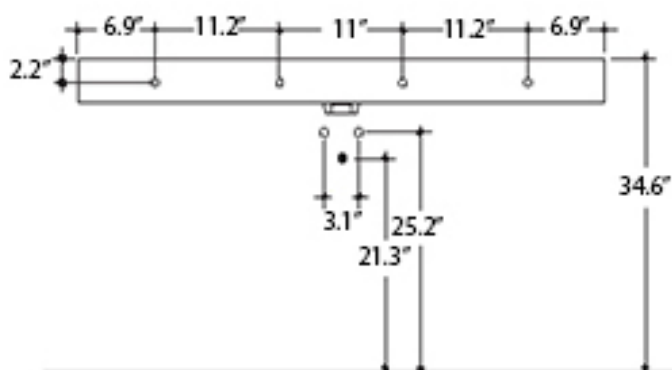

### SKU# | Options:

- Cento 3534+9123K1 | 47.2" L x 17.7" W x 35.4" H

\* WS Bath Collections reserves the right to revise dimensions or information on this sheet without notice

<b>Collection</b>   Cento	<b>Model</b>   Cento 3534+9127K1	<b>Dimensions Metric</b> <i>1 inch = 2.54 cm</i> <i>1 inch = 25.4 mm</i>	 1051 Lea Drive - Collegeville, PA 19426 Tel. 215 513 9400 - Fax 610 831 0215 <a href="http://www.ws bathcollections.com">www.ws bathcollections.com</a> - <a href="mailto:info@ws bathcollections.com">info@ws bathcollections.com</a>
------------------------------	-------------------------------------	--	---

Collection  
Cento

Model |  
Cento 3534

Dimensions Metric  
1 inch = 2.54 cm  
1 inch = 25.4 mm

**WS**<sup>®</sup>  
BATH  
COLLECTIONS

1051 Lea Drive - Collegeville, PA 19426  
Tel. 215 513 9400 - Fax 610 831 0215  
[www.ws bathcollections.com](http://www.ws bathcollections.com) - [info@ws bathcollections.com](mailto:info@ws bathcollections.com)

Front View

Top View

Side View

Collection  
Cento

Model |  
Cento 9123K1

Dimensions Metric

1 inch = 2.54 cm  
1 inch = 25.4 mm

**WS**<sup>®</sup>  
BATH  
COLLECTIONS