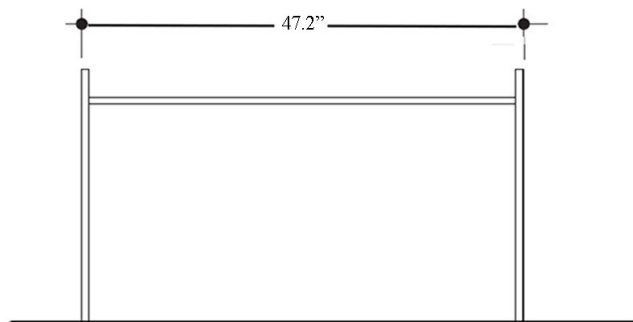

### SKU# | Options:

- Cento 3534+9123K1 | 47.2" L x 17.7" W x 35.4" H

\* WS Bath Collections reserves the right to revise dimensions or information on this sheet without notice

<b>Collection</b>   Cento	<b>Model</b>   Cento 3534+9127K1	<b>Dimensions Metric</b> <i>1 inch = 2.54 cm</i> <i>1 inch = 25.4 mm</i>	 1051 Lea Drive - Collegeville, PA 19426 Tel. 215 513 9400 - Fax 610 831 0215 <a href="http://www.ws bathcollections.com">www.ws bathcollections.com</a> - <a href="mailto:info@ws bathcollections.com">info@ws bathcollections.com</a>
------------------------------	-------------------------------------	--	---

Collection  
Cento

Model |  
Cento 3534

Dimensions Metric  
1 inch = 2.54 cm  
1 inch = 25.4 mm

**WS**<sup>®</sup>  
BATH  
COLLECTIONS

1051 Lea Drive - Collegeville, PA 19426  
Tel. 215 513 9400 - Fax 610 831 0215  
[www.ws bathcollections.com](http://www.ws bathcollections.com) - [info@ws bathcollections.com](mailto:info@ws bathcollections.com)

Front View

Top View

Side View

Collection  
Cento

Model |  
Cento 9123K1

Dimensions Metric

1 inch = 2.54 cm  
1 inch = 25.4 mm

**WS**<sup>®</sup>  
BATH  
COLLECTIONS