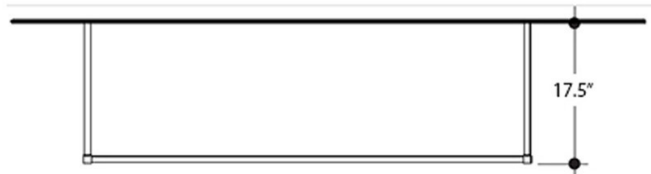

### SKU# | Options:

- Cento 3534+9123K1 | 47.2" L x 17.7" W x 35.4" H

\* WS Bath Collections reserves the right to revise dimensions or information on this sheet without notice

<b>Collection</b>   Cento	<b>Model</b>   Cento 3534+9127K1	<b>Dimensions Metric</b> <i>1 inch = 2.54 cm</i> <i>1 inch = 25.4 mm</i>	 1051 Lea Drive - Collegeville, PA 19426 Tel. 215 513 9400 - Fax 610 831 0215 <a href="http://www.ws bathcollections.com">www.ws bathcollections.com</a> - <a href="mailto:info@ws bathcollections.com">info@ws bathcollections.com</a>
------------------------------	-------------------------------------	--	---

Collection  
Cento

Model |  
Cento 3534

Dimensions Metric  
1 inch = 2.54 cm  
1 inch = 25.4 mm

**WS**<sup>®</sup>  
BATH  
COLLECTIONS

1051 Lea Drive - Collegeville, PA 19426  
Tel. 215 513 9400 - Fax 610 831 0215  
[www.ws bathcollections.com](http://www.ws bathcollections.com) - [info@ws bathcollections.com](mailto:info@ws bathcollections.com)

Front View

Top View

Side View

Collection  
Cento

Model |  
Cento 9123K1

Dimensions Metric

1 inch = 2.54 cm  
1 inch = 25.4 mm

**WS**<sup>®</sup>  
BATH  
COLLECTIONS