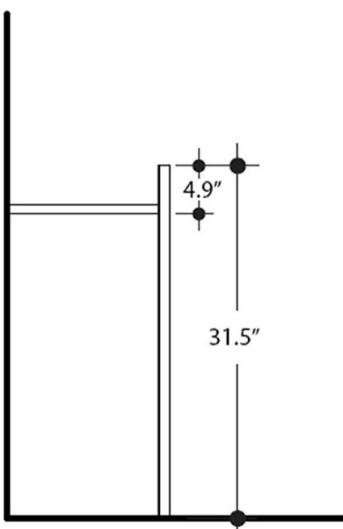

### SKU# | Options:

- Cento 3534+9123K1 | 47.2" L x 17.7" W x 35.4" H

\* WS Bath Collections reserves the right to revise dimensions or information on this sheet without notice

<b>Collection</b>   Cento	<b>Model</b>   Cento 3534+9127K1	<b>Dimensions Metric</b> <i>1 inch = 2.54 cm</i> <i>1 inch = 25.4 mm</i>	 1051 Lea Drive - Collegeville, PA 19426 Tel. 215 513 9400 - Fax 610 831 0215 <a href="http://www.ws bathcollections.com">www.ws bathcollections.com</a> - <a href="mailto:info@ws bathcollections.com">info@ws bathcollections.com</a>
------------------------------	-------------------------------------	--	---

Collection  
Cento

Model |  
Cento 3534

Dimensions Metric  
1 inch = 2.54 cm  
1 inch = 25.4 mm

**WS**<sup>®</sup>  
BATH  
COLLECTIONS

1051 Lea Drive - Collegeville, PA 19426  
Tel. 215 513 9400 - Fax 610 831 0215  
[www.ws bathcollections.com](http://www.ws bathcollections.com) - [info@ws bathcollections.com](mailto:info@ws bathcollections.com)

Front View

Top View

Side View

Collection  
Cento

Model |  
Cento 9123K1

Dimensions Metric

1 inch = 2.54 cm  
1 inch = 25.4 mm

**WS**<sup>®</sup>  
BATH  
COLLECTIONS