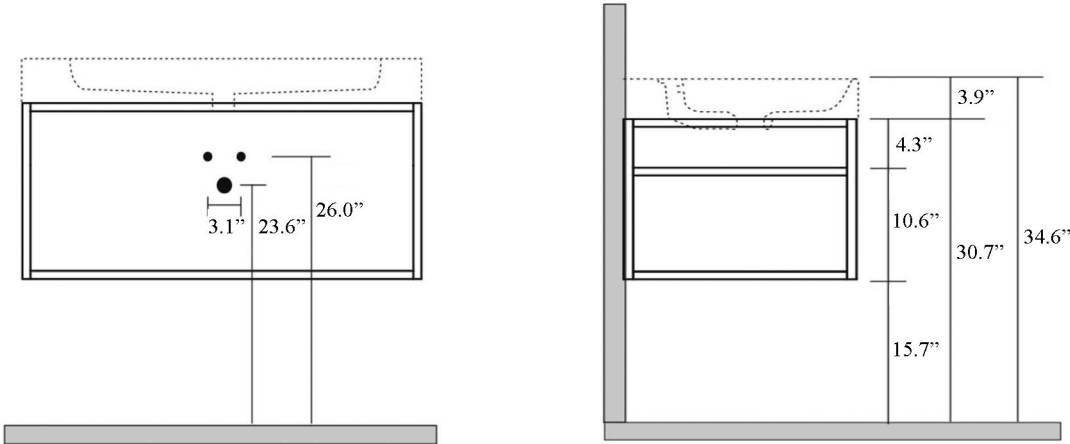

Related Items:

- WSBC 53991 | Push Waste Drain
- WSBC 53922 | Decorative Trap

Finishes:

-  Sink: Glossy White
-  Stand: Matte Black

SKU# | Options:

- Cento 3533+9250 | Bathroom Sink and Structure

* WS Bath Collections reserves the right to revise dimensions or information on this sheet without notice

Collection Cento	Model Cento 3533+9250	Dimensions Metric <i>1 inch = 2.54 cm</i> <i>1 inch = 25.4 mm</i>	 1051 Lea Drive - Collegeville, PA 19426 Tel. 215 513 9400 - Fax 610 831 0215 www.ws bathcollections.com - info@ws bathcollections.com
------------------------------	-----------------------------------	--------------------------------------------------------------------------------	---------------------------------------------------------------------------------------------------------------------------------------------------------------------------------------------------------------------------------------------------------------------------------------------------------------------------------------

Collection
Cento

Model |
Cento 3533+9250

Dimensions Metric
1 inch = 2.54 cm
1 inch = 25.4 mm

1051 Lea Drive - Collegeville, PA 19426
Tel. 215 513 9400 - Fax 610 831 0215
www.ws bathcollections.com - info@ws bathcollections.com

MOUNTING HARDWARE

Wall-mount installation

Vessel/ countertop installation

Bolts

Silicone (optional)

Collection
Cento

Model |
Cento 3533+9250

Dimensions Metric
1 inch = 2.54 cm
1 inch = 25.4 mm