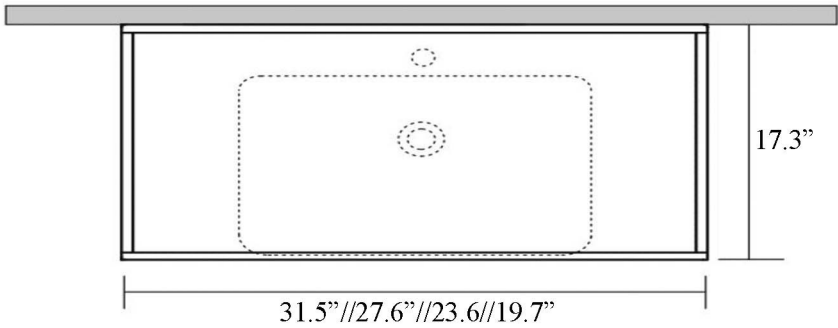

Related Items:

- WSBC 53991 | Push Waste Drain
- WSBC 53922 | Decorative Trap

Finishes:

-  Sink: Glossy White
-  Stand: Matte Black

SKU# | Options:

- Cento 3533+9250 | Bathroom Sink and Structure

* WS Bath Collections reserves the right to revise dimensions or information on this sheet without notice

Collection Cento	Model Cento 3533+9250	Dimensions Metric <i>1 inch = 2.54 cm</i> <i>1 inch = 25.4 mm</i>	 1051 Lea Drive - Collegeville, PA 19426 Tel. 215 513 9400 - Fax 610 831 0215 www.ws bathcollections.com - info@ws bathcollections.com
------------------------------	-----------------------------------	--------------------------------------------------------------------------------	---------------------------------------------------------------------------------------------------------------------------------------------------------------------------------------------------------------------------------------------------------------------------------------------------------------------------------------

Collection
Cento

Model |
Cento 3533+9250

Dimensions Metric
1 inch = 2.54 cm
1 inch = 25.4 mm

1051 Lea Drive - Collegeville, PA 19426
Tel. 215 513 9400 - Fax 610 831 0215
www.ws bathcollections.com - info@ws bathcollections.com

MOUNTING HARDWARE

Wall-mount installation

Vessel/ countertop installation

Bolts

Silicone (optional)

Collection
Cento

Model |
Cento 3533+9250

Dimensions Metric
1 inch = 2.54 cm
1 inch = 25.4 mm