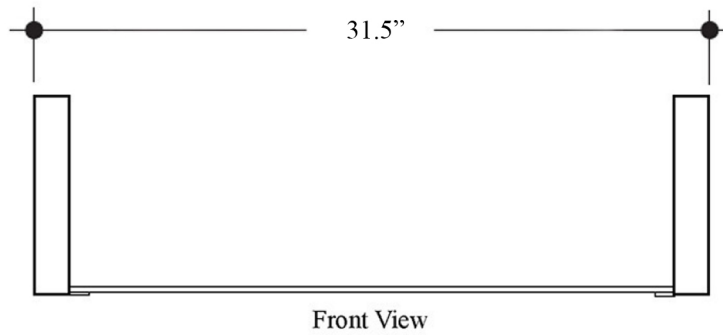

Related Items:

- WSBC 00076 | Push Waste Drain
- WSBC 53922 | Decorative Trap

Finishes:

-  Sink: Glossy White
-  Console: Polished Chrome

SKU# | Options:

- Cento 3533+9126K1 | 31.5" L x 17.7" W x 19.3" H

\* WS Bath Collections reserves the right to revise dimensions or information on this sheet without notice

<b>Collection  </b> Cento	<b>Model  </b> Cento 3533+9126K1	Dimensions Metric <i>1 inch = 2.54 cm</i> <i>1 inch = 25.4 mm</i>	 1051 Lea Drive - Collegeville, PA 19426 Tel. 215 513 9400 - Fax 610 831 0215 <a href="http://www.ws bathcollections.com">www.ws bathcollections.com</a> - <a href="mailto:info@ws bathcollections.com">info@ws bathcollections.com</a>
------------------------------	-------------------------------------	---	---

Collection  
Cento

Model |  
Cento 3533

Dimensions Metric  
1 inch = 2.54 cm  
1 inch = 25.4 mm

**WS**<sup>®</sup>  
BATH  
COLLECTIONS

1051 Lea Drive - Collegeville, PA 19426  
Tel. 215 513 9400 - Fax 610 831 0215  
[www.ws bathcollections.com](http://www.ws bathcollections.com) - [info@ws bathcollections.com](mailto:info@ws bathcollections.com)

Collection  
Cento

Model |  
Cento 9126K1

Dimensions Metric  
1 inch = 2.54 cm  
1 inch = 25.4 mm

**WS**<sup>®</sup>  
BATH  
COLLECTIONS

1051 Lea Drive - Collegeville, PA 19426  
Tel. 215 513 9400 - Fax 610 831 0215  
[www.ws bathcollections.com](http://www.ws bathcollections.com) - [info@ws bathcollections.com](mailto:info@ws bathcollections.com)