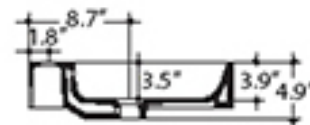

Related Items:

- WSBC 00076 | Push Waste Drain
- WSBC 53922 | Decorative Trap

Finishes:

-  Sink: Glossy White
-  Console: Polished Chrome

SKU# | Options:

- Cento 3533+9126K1 | 31.5" L x 17.7" W x 19.3" H

\* WS Bath Collections reserves the right to revise dimensions or information on this sheet without notice

<b>Collection  </b> Cento	<b>Model  </b> Cento 3533+9126K1	Dimensions Metric <i>1 inch = 2.54 cm</i> <i>1 inch = 25.4 mm</i>	 1051 Lea Drive - Collegeville, PA 19426 Tel. 215 513 9400 - Fax 610 831 0215 <a href="http://www.ws bathcollections.com">www.ws bathcollections.com</a> - <a href="mailto:info@ws bathcollections.com">info@ws bathcollections.com</a>
------------------------------	-------------------------------------	---	---

Collection  
Cento

Model |  
Cento 3533

Dimensions Metric  
1 inch = 2.54 cm  
1 inch = 25.4 mm

**WS**<sup>®</sup>  
BATH  
COLLECTIONS

1051 Lea Drive - Collegeville, PA 19426  
Tel. 215 513 9400 - Fax 610 831 0215  
[www.ws bathcollections.com](http://www.ws bathcollections.com) - [info@ws bathcollections.com](mailto:info@ws bathcollections.com)

Collection  
Cento

Model |  
Cento 9126K1

Dimensions Metric  
1 inch = 2.54 cm  
1 inch = 25.4 mm

**WS**<sup>®</sup>  
BATH  
COLLECTIONS

1051 Lea Drive - Collegeville, PA 19426  
Tel. 215 513 9400 - Fax 610 831 0215  
[www.ws bathcollections.com](http://www.ws bathcollections.com) - [info@ws bathcollections.com](mailto:info@ws bathcollections.com)