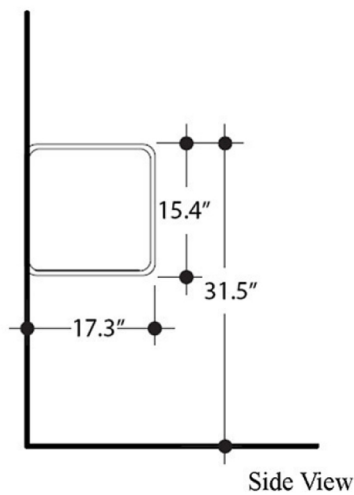

<b>Collection  </b> Cento	<b>Model  </b> Cento 3533+9126K1	Dimensions Metric <i>1 inch = 2.54 cm</i> <i>1 inch = 25.4 mm</i>	 1051 Lea Drive - Collegeville, PA 19426 Tel. 215 513 9400 - Fax 610 831 0215 <a href="http://www.ws bathcollections.com">www.ws bathcollections.com</a> - <a href="mailto:info@ws bathcollections.com">info@ws bathcollections.com</a>
------------------------------	-------------------------------------	---	---

Collection  
Cento

Model |  
Cento 3533

Dimensions Metric  
1 inch = 2.54 cm  
1 inch = 25.4 mm

**WS**<sup>®</sup>  
BATH  
COLLECTIONS

1051 Lea Drive - Collegeville, PA 19426  
Tel. 215 513 9400 - Fax 610 831 0215  
[www.ws bathcollections.com](http://www.ws bathcollections.com) - [info@ws bathcollections.com](mailto:info@ws bathcollections.com)

Collection  
Cento

Model |  
Cento 9126K1

Dimensions Metric  
1 inch = 2.54 cm  
1 inch = 25.4 mm

**WS**<sup>®</sup>  
BATH  
COLLECTIONS

1051 Lea Drive - Collegeville, PA 19426  
Tel. 215 513 9400 - Fax 610 831 0215  
[www.ws bathcollections.com](http://www.ws bathcollections.com) - [info@ws bathcollections.com](mailto:info@ws bathcollections.com)

### Vessel/ countertop installation

Bolts

Silicone (optional)

Collection  
Cento

Model |  
Cento 3533+9126K1

Dimensions Metric  
*1 inch = 2.54 cm*  
*1 inch = 25.4 mm*

WS<sup>®</sup>

BATH  
COLLECTIONS