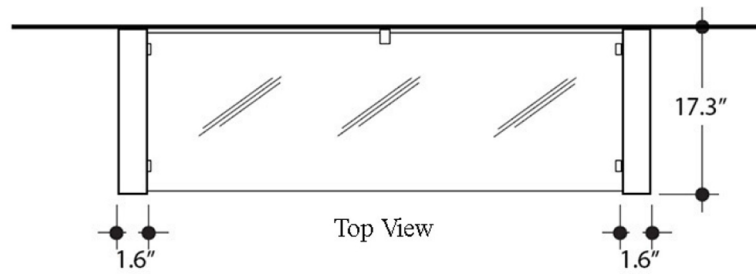

<b>Collection  </b> Cento	<b>Model  </b> Cento 3533+9126K1	Dimensions Metric <i>1 inch = 2.54 cm</i> <i>1 inch = 25.4 mm</i>	 1051 Lea Drive - Collegeville, PA 19426 Tel. 215 513 9400 - Fax 610 831 0215 <a href="http://www.ws bathcollections.com">www.ws bathcollections.com</a> - <a href="mailto:info@ws bathcollections.com">info@ws bathcollections.com</a>
------------------------------	-------------------------------------	---	---

Collection  
Cento

Model |  
Cento 3533

Dimensions Metric  
1 inch = 2.54 cm  
1 inch = 25.4 mm

**WS**<sup>®</sup>  
BATH  
COLLECTIONS

1051 Lea Drive - Collegeville, PA 19426  
Tel. 215 513 9400 - Fax 610 831 0215  
[www.ws bathcollections.com](http://www.ws bathcollections.com) - [info@ws bathcollections.com](mailto:info@ws bathcollections.com)

Collection  
Cento

Model |  
Cento 9126K1

Dimensions Metric  
1 inch = 2.54 cm  
1 inch = 25.4 mm

**WS**<sup>®</sup>  
BATH  
COLLECTIONS

1051 Lea Drive - Collegeville, PA 19426  
Tel. 215 513 9400 - Fax 610 831 0215  
[www.ws bathcollections.com](http://www.ws bathcollections.com) - [info@ws bathcollections.com](mailto:info@ws bathcollections.com)