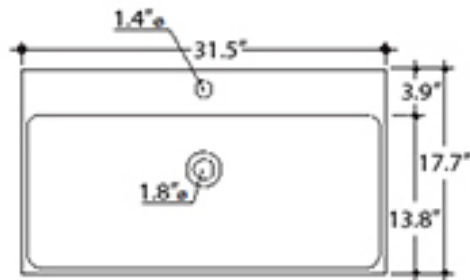

Related Items:

- WSBC 00076 | Push Waste Drain
- WSBC 53922 | Decorative Trap

Finishes:

-  Sink: Glossy White
-  Console: Polished Chrome

SKU# | Options:

- Cento 3533+9126K1 | 31.5" L x 17.7" W x 19.3" H

\* WS Bath Collections reserves the right to revise dimensions or information on this sheet without notice

<b>Collection  </b> Cento	<b>Model  </b> Cento 3533+9126K1	Dimensions Metric <i>1 inch = 2.54 cm</i> <i>1 inch = 25.4 mm</i>	 1051 Lea Drive - Collegeville, PA 19426 Tel. 215 513 9400 - Fax 610 831 0215 <a href="http://www.ws bathcollections.com">www.ws bathcollections.com</a> - <a href="mailto:info@ws bathcollections.com">info@ws bathcollections.com</a>
------------------------------	-------------------------------------	---	---

Collection  
Cento

Model |  
Cento 3533

Dimensions Metric  
1 inch = 2.54 cm  
1 inch = 25.4 mm

**WS**<sup>®</sup>  
BATH  
COLLECTIONS

1051 Lea Drive - Collegeville, PA 19426  
Tel. 215 513 9400 - Fax 610 831 0215  
[www.ws bathcollections.com](http://www.ws bathcollections.com) - [info@ws bathcollections.com](mailto:info@ws bathcollections.com)

Collection  
Cento

Model |  
Cento 9126K1

Dimensions Metric  
1 inch = 2.54 cm  
1 inch = 25.4 mm

**WS**<sup>®</sup>  
BATH  
COLLECTIONS

1051 Lea Drive - Collegeville, PA 19426  
Tel. 215 513 9400 - Fax 610 831 0215  
[www.ws bathcollections.com](http://www.ws bathcollections.com) - [info@ws bathcollections.com](mailto:info@ws bathcollections.com)