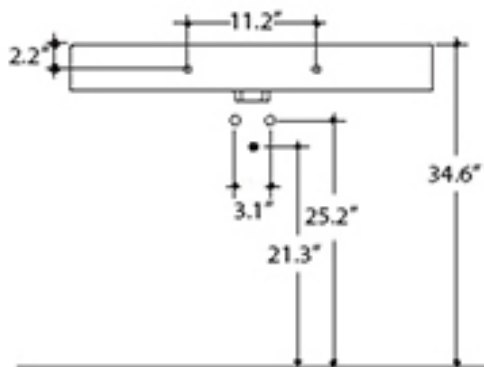

Related Items:

- WSBC 00076 | Push Waste Drain
- WSBC 53922 | Decorative Trap

Finishes:

-  Sink: Glossy White
-  Console: Polished Chrome

SKU# | Options:

- Cento 3533+9126K1 | 31.5" L x 17.7" W x 19.3" H

\* WS Bath Collections reserves the right to revise dimensions or information on this sheet without notice

<b>Collection  </b> Cento	<b>Model  </b> Cento 3533+9126K1	Dimensions Metric <i>1 inch = 2.54 cm</i> <i>1 inch = 25.4 mm</i>	 1051 Lea Drive - Collegeville, PA 19426 Tel. 215 513 9400 - Fax 610 831 0215 <a href="http://www.ws bathcollections.com">www.ws bathcollections.com</a> - <a href="mailto:info@ws bathcollections.com">info@ws bathcollections.com</a>
------------------------------	-------------------------------------	---	---

Collection  
Cento

Model |  
Cento 3533

Dimensions Metric  
1 inch = 2.54 cm  
1 inch = 25.4 mm

**WS**<sup>®</sup>  
BATH  
COLLECTIONS

1051 Lea Drive - Collegeville, PA 19426  
Tel. 215 513 9400 - Fax 610 831 0215  
[www.ws bathcollections.com](http://www.ws bathcollections.com) - [info@ws bathcollections.com](mailto:info@ws bathcollections.com)

Collection  
Cento

Model |  
Cento 9126K1

Dimensions Metric  
1 inch = 2.54 cm  
1 inch = 25.4 mm

**WS**<sup>®</sup>  
BATH  
COLLECTIONS

1051 Lea Drive - Collegeville, PA 19426  
Tel. 215 513 9400 - Fax 610 831 0215  
[www.ws bathcollections.com](http://www.ws bathcollections.com) - [info@ws bathcollections.com](mailto:info@ws bathcollections.com)