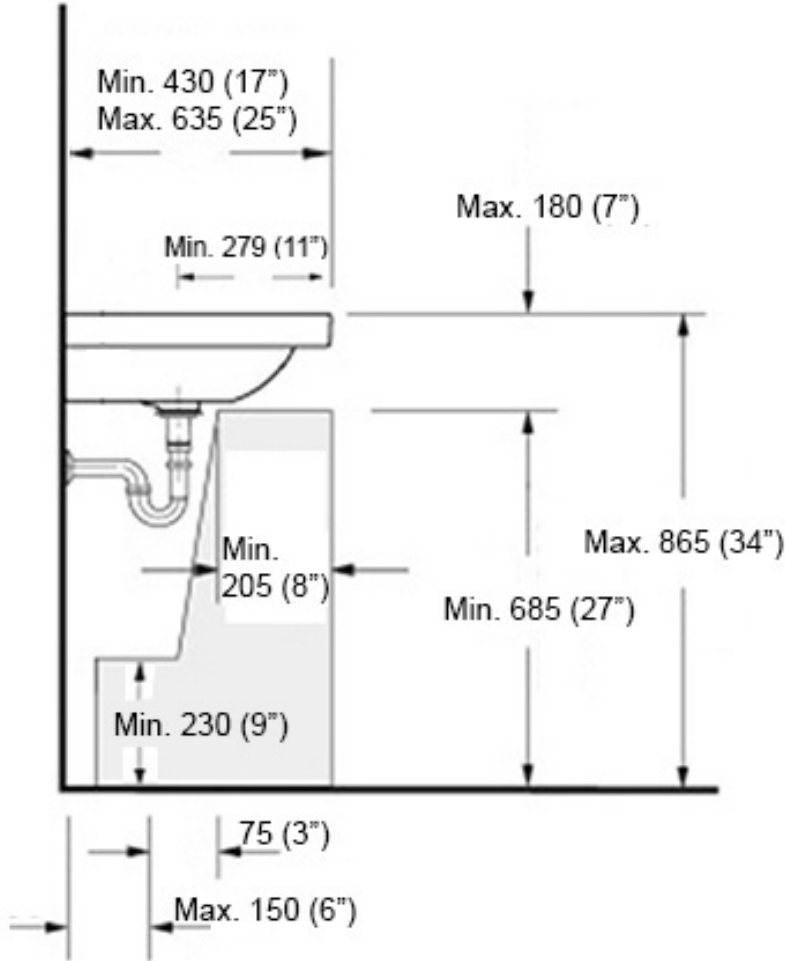

Recommended ADA Installation

Note: ADA Compliant when installed in accordance with ADA guidelines

Collection Cento	Model | Cento 3532	Dimensions Metric 1 inch = 2.54 cm 1 inch = 25.4 mm	1051 Lea Drive - Collegeville, PA 19426 Tel. 215 513 9400 - Fax 610 831 0215 www.ws bathcollections.com - info@ws bathcollections.com