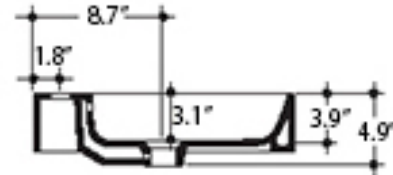

Related Items:

- WSBC 00076 | Push Waste Drain
- WSBC 53922 | Decorative Trap

Finishes:

-  Sink: Glossy White
-  Console: Polished Chrome

SKU# | Options:

- Cento 3532+9125K1 | 27.6" L x 17.7" W x 19.3" H

* WS Bath Collections reserves the right to revise dimensions or information on this sheet without notice

Collection Cento	Model Cento 3532+9125K1	Dimensions Metric <i>1 inch = 2.54 cm</i> <i>1 inch = 25.4 mm</i>	 1051 Lea Drive - Collegeville, PA 19426 Tel. 215 513 9400 - Fax 610 831 0215 www.ws bathcollections.com - info@ws bathcollections.com
------------------------------	-------------------------------------	---	---

Collection
Cento

Model |
Cento 3532

Dimensions Metric
1 inch = 2.54 cm
1 inch = 25.4 mm

WS[®]
BATH
COLLECTIONS

1051 Lea Drive - Collegeville, PA 19426
Tel. 215 513 9400 - Fax 610 831 0215
www.ws bathcollections.com - info@ws bathcollections.com

Collection
Cento

Model |
Cento 9125K1

Dimensions Metric
1 inch = 2.54 cm
1 inch = 25.4 mm

WS®
BATH
COLLECTIONS

1051 Lea Drive - Collegeville, PA 19426
Tel. 215 513 9400 - Fax 610 831 0215
www.ws bathcollections.com - info@ws bathcollections.com