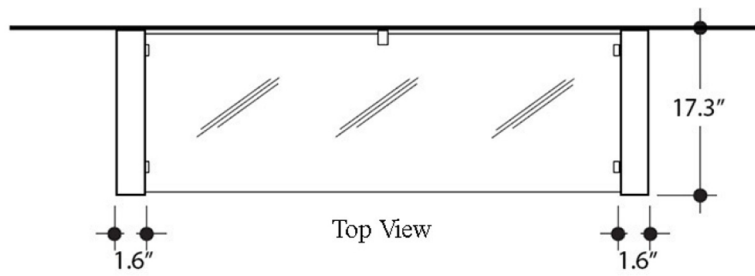

Related Items:

- WSBC 00076 | Push Waste Drain
- WSBC 53922 | Decorative Trap

Finishes:

-  Sink: Glossy White
-  Console: Polished Chrome

SKU# | Options:

- Cento 3532+9125K1 | 27.6" L x 17.7" W x 19.3" H

* WS Bath Collections reserves the right to revise dimensions or information on this sheet without notice

Collection Cento	Model Cento 3532+9125K1	Dimensions Metric <i>1 inch = 2.54 cm</i> <i>1 inch = 25.4 mm</i>	 1051 Lea Drive - Collegeville, PA 19426 Tel. 215 513 9400 - Fax 610 831 0215 www.ws bathcollections.com - info@ws bathcollections.com
------------------------------	-------------------------------------	---	---

Collection
Cento

Model |
Cento 3532

Dimensions Metric
1 inch = 2.54 cm
1 inch = 25.4 mm

WS[®]
BATH
COLLECTIONS

1051 Lea Drive - Collegeville, PA 19426
Tel. 215 513 9400 - Fax 610 831 0215
www.ws bathcollections.com - info@ws bathcollections.com

Collection
Cento

Model |
Cento 9125K1

Dimensions Metric
1 inch = 2.54 cm
1 inch = 25.4 mm

WS®
BATH
COLLECTIONS

1051 Lea Drive - Collegeville, PA 19426
Tel. 215 513 9400 - Fax 610 831 0215
www.ws bathcollections.com - info@ws bathcollections.com