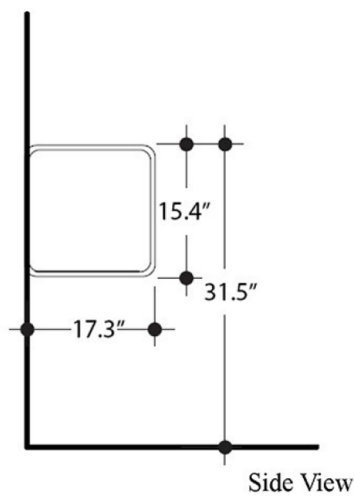

Collection Cento	Model Cento 3532+9125K1	Dimensions Metric <i>1 inch = 2.54 cm</i> <i>1 inch = 25.4 mm</i>	 1051 Lea Drive - Collegeville, PA 19426 Tel. 215 513 9400 - Fax 610 831 0215 www.ws bathcollections.com - info@ws bathcollections.com
------------------------------	-------------------------------------	---	---

Collection
Cento

Model |
Cento 3532

Dimensions Metric
1 inch = 2.54 cm
1 inch = 25.4 mm

WS[®]
BATH
COLLECTIONS

1051 Lea Drive - Collegeville, PA 19426
Tel. 215 513 9400 - Fax 610 831 0215
www.ws bathcollections.com - info@ws bathcollections.com

Collection
Cento

Model |
Cento 9125K1

Dimensions Metric
1 inch = 2.54 cm
1 inch = 25.4 mm

WS®
BATH
COLLECTIONS

1051 Lea Drive - Collegeville, PA 19426
Tel. 215 513 9400 - Fax 610 831 0215
www.ws bathcollections.com - info@ws bathcollections.com

Dimensions Metric
1 inch = 2.54 cm
1 inch = 25.4 mm

WS®
BATH
COLLECTIONS

1051 Lea Drive - Collegeville, PA 19426
Tel. 215 513 9400 - Fax 610 831 0215

www.ws bathcollections.com - info@ws bathcollections.com