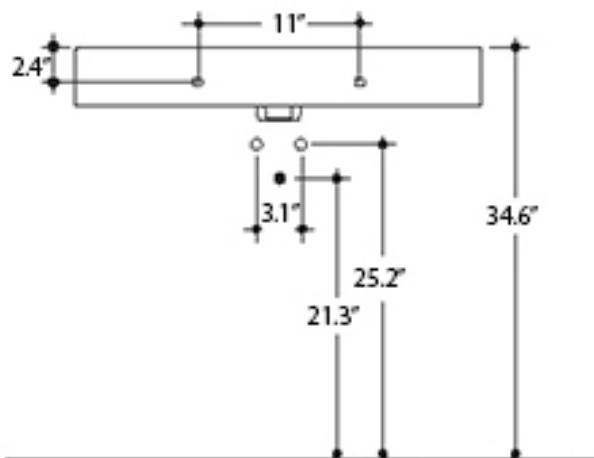

Related Items:

- WSBC 00076 | Push Waste Drain
- WSBC 53922 | Decorative Trap

Finishes:

-  Sink: Glossy White
-  Console: Polished Chrome

SKU# | Options:

- Cento 3532+9125K1 | 27.6" L x 17.7" W x 19.3" H

* WS Bath Collections reserves the right to revise dimensions or information on this sheet without notice

Collection Cento	Model Cento 3532+9125K1	Dimensions Metric <i>1 inch = 2.54 cm</i> <i>1 inch = 25.4 mm</i>	 1051 Lea Drive - Collegeville, PA 19426 Tel. 215 513 9400 - Fax 610 831 0215 www.ws bathcollections.com - info@ws bathcollections.com
------------------------------	-------------------------------------	---	---

Collection
Cento

Model |
Cento 3532

Dimensions Metric
1 inch = 2.54 cm
1 inch = 25.4 mm

WS[®]
BATH
COLLECTIONS

1051 Lea Drive - Collegeville, PA 19426
Tel. 215 513 9400 - Fax 610 831 0215
www.ws bathcollections.com - info@ws bathcollections.com

Collection
Cento

Model |
Cento 9125K1

Dimensions Metric
1 inch = 2.54 cm
1 inch = 25.4 mm

WS®
BATH
COLLECTIONS

1051 Lea Drive - Collegeville, PA 19426
Tel. 215 513 9400 - Fax 610 831 0215
www.ws bathcollections.com - info@ws bathcollections.com