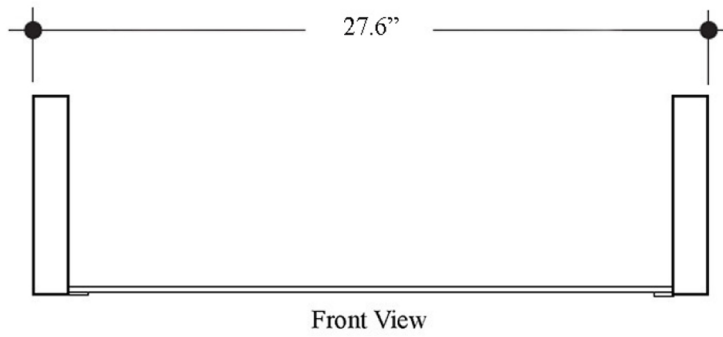

Related Items:

- WSBC 00076 | Push Waste Drain
- WSBC 53922 | Decorative Trap

Finishes:

-  Sink: Glossy White
-  Console: Polished Chrome

SKU# | Options:

- Cento 3532+9125K1 | 27.6" L x 17.7" W x 19.3" H

* WS Bath Collections reserves the right to revise dimensions or information on this sheet without notice

Collection Cento	Model Cento 3532+9125K1	Dimensions Metric <i>1 inch = 2.54 cm</i> <i>1 inch = 25.4 mm</i>	 1051 Lea Drive - Collegeville, PA 19426 Tel. 215 513 9400 - Fax 610 831 0215 www.ws bathcollections.com - info@ws bathcollections.com
------------------------------	-------------------------------------	---	---

Collection
Cento

Model |
Cento 3532

Dimensions Metric
1 inch = 2.54 cm
1 inch = 25.4 mm

WS[®]
BATH
COLLECTIONS

1051 Lea Drive - Collegeville, PA 19426
Tel. 215 513 9400 - Fax 610 831 0215
www.ws bathcollections.com - info@ws bathcollections.com

Collection
Cento

Model |
Cento 9125K1

Dimensions Metric
1 inch = 2.54 cm
1 inch = 25.4 mm

WS®
BATH
COLLECTIONS

1051 Lea Drive - Collegeville, PA 19426
Tel. 215 513 9400 - Fax 610 831 0215
www.ws bathcollections.com - info@ws bathcollections.com