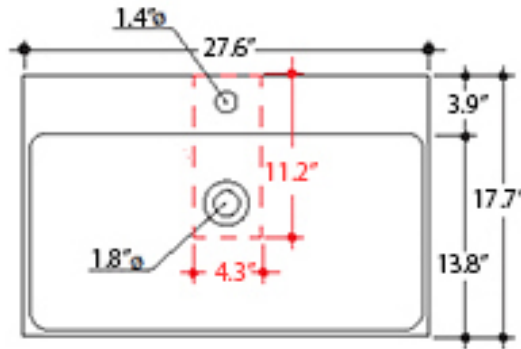

Related Items:

- WSBC 00076 | Push Waste Drain
- WSBC 53922 | Decorative Trap

Finishes:

-  Sink: Glossy White
-  Console: Polished Chrome

SKU# | Options:

- Cento 3532+9125K1 | 27.6" L x 17.7" W x 19.3" H

* WS Bath Collections reserves the right to revise dimensions or information on this sheet without notice

Collection Cento	Model Cento 3532+9125K1	Dimensions Metric <i>1 inch = 2.54 cm</i> <i>1 inch = 25.4 mm</i>	 1051 Lea Drive - Collegeville, PA 19426 Tel. 215 513 9400 - Fax 610 831 0215 www.ws bathcollections.com - info@ws bathcollections.com
------------------------------	-------------------------------------	---	---

Collection
Cento

Model |
Cento 3532

Dimensions Metric
1 inch = 2.54 cm
1 inch = 25.4 mm

WS[®]
BATH
COLLECTIONS

1051 Lea Drive - Collegeville, PA 19426
Tel. 215 513 9400 - Fax 610 831 0215
www.ws bathcollections.com - info@ws bathcollections.com

Collection
Cento

Model |
Cento 9125K1

Dimensions Metric
1 inch = 2.54 cm
1 inch = 25.4 mm

WS®
BATH
COLLECTIONS

1051 Lea Drive - Collegeville, PA 19426
Tel. 215 513 9400 - Fax 610 831 0215
www.ws bathcollections.com - info@ws bathcollections.com