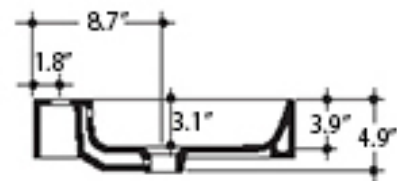

Related Items:

- WSBC 00076 | Push Waste Drain
- WSBC 53922 | Decorative Trap

Finishes:

-  Sink: Glossy White
-  Console: Polished Chrome

SKU# | Options:

- Cento 3532+9121K1 | 27.6" L x 17.7" W x 35.4" H

* WS Bath Collections reserves the right to revise dimensions or information on this sheet without notice

Collection Cento	Model Cento 3532+9121K1	Dimensions Metric <i>1 inch = 2.54 cm</i> <i>1 inch = 25.4 mm</i>	 1051 Lea Drive - Collegeville, PA 19426 Tel. 215 513 9400 - Fax 610 831 0215 www.ws bathcollections.com - info@ws bathcollections.com
------------------------------	-------------------------------------	--	---

Collection
Cento

Model |
Cento 3532

Dimensions Metric
1 inch = 2.54 cm
1 inch = 25.4 mm

WS[®]
BATH
COLLECTIONS

1051 Lea Drive - Collegeville, PA 19426
Tel. 215 513 9400 - Fax 610 831 0215
www.ws bathcollections.com - info@ws bathcollections.com

Collection
Cento

Model |
Cento ; 343M3

Dimensions Metric
1 inch = 2.54 cm
1 inch = 25.4 mm

WS®
BATH
COLLECTIONS

1051 Lea Drive - Collegeville, PA 19426
Tel. 215 513 9400 - Fax 610 831 0215

www.ws bathcollections.com - info@ws bathcollections.com