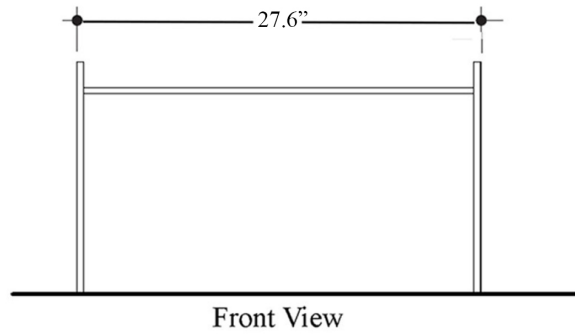

Related Items:

- WSBC 00076 | Push Waste Drain
- WSBC 53922 | Decorative Trap

Finishes:

-  Sink: Glossy White
-  Console: Polished Chrome

SKU# | Options:

- Cento 3532+9121K1 | 27.6" L x 17.7" W x 35.4" H

* WS Bath Collections reserves the right to revise dimensions or information on this sheet without notice

Collection Cento	Model Cento 3532+9121K1	Dimensions Metric <i>1 inch = 2.54 cm</i> <i>1 inch = 25.4 mm</i>	 1051 Lea Drive - Collegeville, PA 19426 Tel. 215 513 9400 - Fax 610 831 0215 www.ws bathcollections.com - info@ws bathcollections.com
------------------------------	-------------------------------------	--	---

Collection
Cento

Model |
Cento 3532

Dimensions Metric
1 inch = 2.54 cm
1 inch = 25.4 mm

WS[®]
BATH
COLLECTIONS

1051 Lea Drive - Collegeville, PA 19426
Tel. 215 513 9400 - Fax 610 831 0215
www.ws bathcollections.com - info@ws bathcollections.com

Collection
Cento

Model |
Cento ; 343M3

Dimensions Metric
1 inch = 2.54 cm
1 inch = 25.4 mm

WS®
BATH
COLLECTIONS

1051 Lea Drive - Collegeville, PA 19426
Tel. 215 513 9400 - Fax 610 831 0215

www.ws bathcollections.com - info@ws bathcollections.com