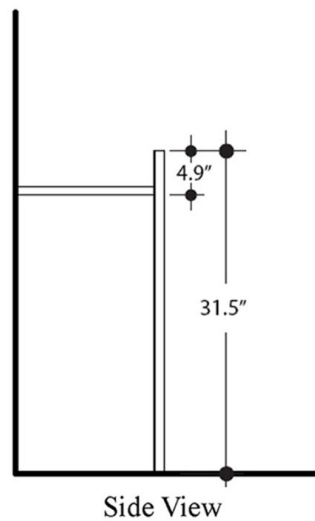

Collection Cento	Model Cento 3532+9121K1	Dimensions Metric <i>1 inch = 2.54 cm</i> <i>1 inch = 25.4 mm</i>	 1051 Lea Drive - Collegeville, PA 19426 Tel. 215 513 9400 - Fax 610 831 0215 www.ws bathcollections.com - info@ws bathcollections.com
------------------------------	-------------------------------------	--	---

Collection
Cento

Model |
Cento 3532

Dimensions Metric
1 inch = 2.54 cm
1 inch = 25.4 mm

WS[®]
BATH
COLLECTIONS

1051 Lea Drive - Collegeville, PA 19426
Tel. 215 513 9400 - Fax 610 831 0215
www.ws bathcollections.com - info@ws bathcollections.com

Collection
Cento

Model |
Cento ; 343M3

Dimensions Metric
1 inch = 2.54 cm
1 inch = 25.4 mm

WS®
BATH
COLLECTIONS

1051 Lea Drive - Collegeville, PA 19426
Tel. 215 513 9400 - Fax 610 831 0215

www.ws bathcollections.com - info@ws bathcollections.com

Dimensions Metric
1 inch = 2.54 cm
1 inch = 25.4 mm

1051 Lea Drive - Collegeville, PA 19426
Tel. 215 513 9400 - Fax 610 831 0215
www.ws bathcollections.com - info@ws bathcollections.com