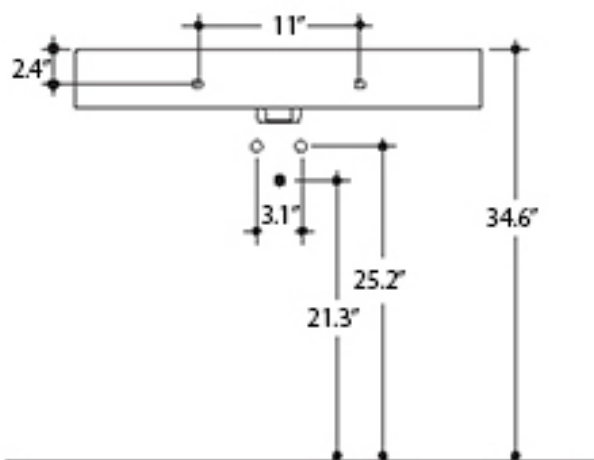

Related Items:

- WSBC 00076 | Push Waste Drain
- WSBC 53922 | Decorative Trap

Finishes:

-  Sink: Glossy White
-  Console: Polished Chrome

SKU# | Options:

- Cento 3532+9121K1 | 27.6" L x 17.7" W x 35.4" H

* WS Bath Collections reserves the right to revise dimensions or information on this sheet without notice

Collection Cento	Model Cento 3532+9121K1	Dimensions Metric <i>1 inch = 2.54 cm</i> <i>1 inch = 25.4 mm</i>	 1051 Lea Drive - Collegeville, PA 19426 Tel. 215 513 9400 - Fax 610 831 0215 www.ws bathcollections.com - info@ws bathcollections.com
------------------------------	-------------------------------------	--	---

Collection
Cento

Model |
Cento 3532

Dimensions Metric
1 inch = 2.54 cm
1 inch = 25.4 mm

WS[®]
BATH
COLLECTIONS

1051 Lea Drive - Collegeville, PA 19426
Tel. 215 513 9400 - Fax 610 831 0215
www.ws bathcollections.com - info@ws bathcollections.com

Collection
Cento

Model |
Cento ; 343M3

Dimensions Metric
1 inch = 2.54 cm
1 inch = 25.4 mm

WS®
BATH
COLLECTIONS

1051 Lea Drive - Collegeville, PA 19426
Tel. 215 513 9400 - Fax 610 831 0215

www.ws bathcollections.com - info@ws bathcollections.com