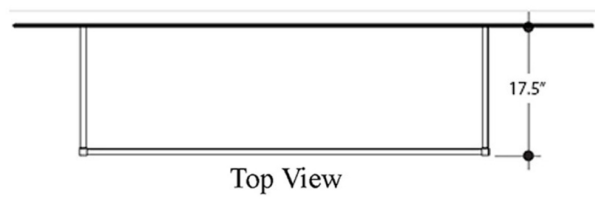

Collection Cento	Model Cento 3532+9121K1	Dimensions Metric <i>1 inch = 2.54 cm</i> <i>1 inch = 25.4 mm</i>	 1051 Lea Drive - Collegeville, PA 19426 Tel. 215 513 9400 - Fax 610 831 0215 www.ws bathcollections.com - info@ws bathcollections.com
------------------------------	-------------------------------------	--	---

Collection
Cento

Model |
Cento 3532

Dimensions Metric
1 inch = 2.54 cm
1 inch = 25.4 mm

WS[®]
BATH
COLLECTIONS

1051 Lea Drive - Collegeville, PA 19426
Tel. 215 513 9400 - Fax 610 831 0215
www.ws bathcollections.com - info@ws bathcollections.com

Collection
Cento

Model |
Cento ; 343M3

Dimensions Metric
1 inch = 2.54 cm
1 inch = 25.4 mm

WS®
BATH
COLLECTIONS

1051 Lea Drive - Collegeville, PA 19426
Tel. 215 513 9400 - Fax 610 831 0215

www.ws bathcollections.com - info@ws bathcollections.com