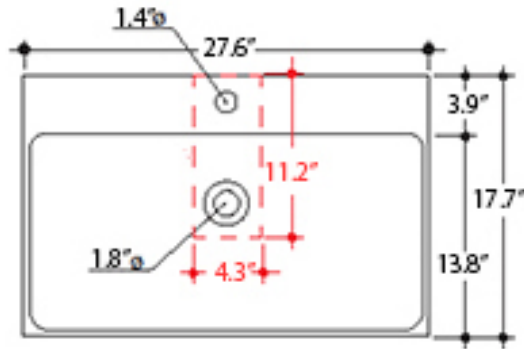

Related Items:

- WSBC 00076 | Push Waste Drain
- WSBC 53922 | Decorative Trap

Finishes:

-  Sink: Glossy White
-  Console: Polished Chrome

SKU# | Options:

- Cento 3532+9121K1 | 27.6" L x 17.7" W x 35.4" H

* WS Bath Collections reserves the right to revise dimensions or information on this sheet without notice

Collection Cento	Model Cento 3532+9121K1	Dimensions Metric <i>1 inch = 2.54 cm</i> <i>1 inch = 25.4 mm</i>	 1051 Lea Drive - Collegeville, PA 19426 Tel. 215 513 9400 - Fax 610 831 0215 www.ws bathcollections.com - info@ws bathcollections.com
------------------------------	-------------------------------------	--	---

Collection
Cento

Model |
Cento 3532

Dimensions Metric
1 inch = 2.54 cm
1 inch = 25.4 mm

WS[®]
BATH
COLLECTIONS

1051 Lea Drive - Collegeville, PA 19426
Tel. 215 513 9400 - Fax 610 831 0215
www.ws bathcollections.com - info@ws bathcollections.com

Collection
Cento

Model |
Cento ; 343M3

Dimensions Metric
1 inch = 2.54 cm
1 inch = 25.4 mm

WS®
BATH
COLLECTIONS

1051 Lea Drive - Collegeville, PA 19426
Tel. 215 513 9400 - Fax 610 831 0215

www.ws bathcollections.com - info@ws bathcollections.com