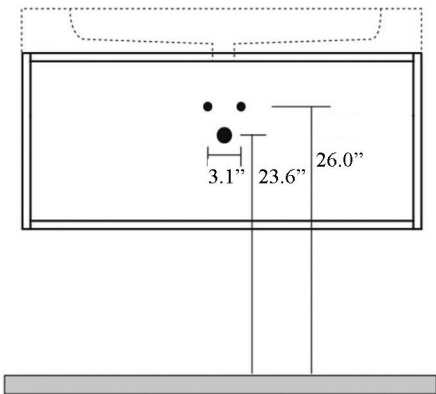

Collection Cento	Model Cento 3530+9247	Dimensions Metric <i>1 inch = 2.54 cm</i> <i>1 inch = 25.4 mm</i>	 1051 Lea Drive - Collegeville, PA 19426 Tel. 215 513 9400 - Fax 610 831 0215 www.ws bathcollections.com - info@ws bathcollections.com
------------------------------	-----------------------------------	---	---

Collection
Cento

Model |
Cento 3530+9247

Dimensions Metric
1 inch = 2.54 cm
1 inch = 25.4 mm

1051 Lea Drive - Collegeville, PA 19426
Tel. 215 513 9400 - Fax 610 831 0215
www.ws bathcollections.com - info@ws bathcollections.com

MOUNTING HARDWARE

Wall-mount installation

Vessel/ countertop installation

Bolts

Silicone (*optional*)

Collection
Cento

Model |
Cento 3530+9247

Dimensions Metric
1 inch = 2.54 cm
1 inch = 25.4 mm

<p>Collection Cento</p>	<p>Model Cento 3530</p>	<p>Dimensions Metric 1 inch = 2.54 cm 1 inch = 25.4 mm</p>	<p>WS[®] BATH COLLECTIONS 1051 Lea Drive - Collegeville, PA 19426 Tel. 215 513 9400 - Fax 610 831 0215 www.ws bathcollections.com - info@ws bathcollections.com</p>
------------------------------------	--------------------------------------	--	--