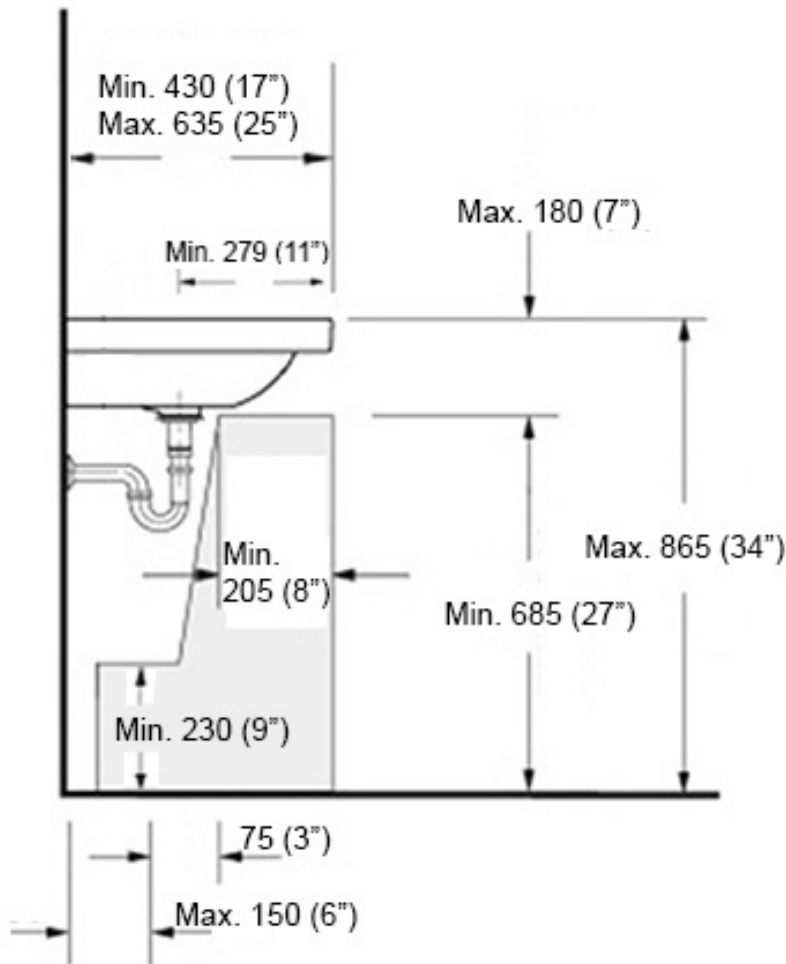

Recommended ADA Installation

Note: ADA Compliant when installed in accordance with ADA guidelines

Collection Cento	Model | Cento 3530	Dimensions Metric 1 inch = 2.54 cm 1 inch = 25.4 mm	WS® BATH COLLECTIONS 1051 Lea Drive - Collegeville, PA 19426 Tel. 215 513 9400 - Fax 610 831 0215 www.ws bathcollections.com - info@ws bathcollections.com