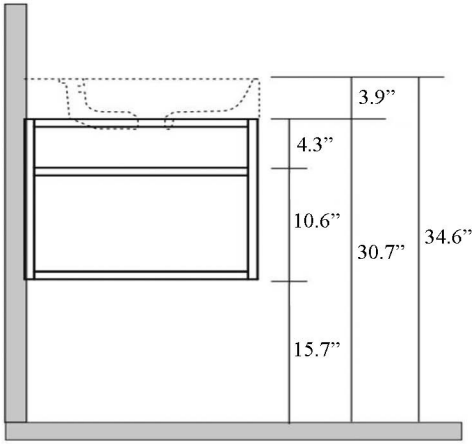

Collection Cento	Model Cento 3530+9247	Dimensions Metric <i>1 inch = 2.54 cm</i> <i>1 inch = 25.4 mm</i>	 1051 Lea Drive - Collegeville, PA 19426 Tel. 215 513 9400 - Fax 610 831 0215 www.ws bathcollections.com - info@ws bathcollections.com
------------------------------	-----------------------------------	---	---

Collection
Cento

Model |
Cento 3530+9247

Dimensions Metric
1 inch = 2.54 cm
1 inch = 25.4 mm

1051 Lea Drive - Collegeville, PA 19426
Tel. 215 513 9400 - Fax 610 831 0215
www.ws bathcollections.com - info@ws bathcollections.com

MOUNTING HARDWARE

Wall-mount installation

Vessel/ countertop installation

Bolts

Silicone (*optional*)

Collection
Cento

Model |
Cento 3530+9247

Dimensions Metric
1 inch = 2.54 cm
1 inch = 25.4 mm

<p>Collection Cento</p>	<p>Model Cento 3530</p>	<p>Dimensions Metric 1 inch = 2.54 cm 1 inch = 25.4 mm</p>	<p>WS[®] BATH COLLECTIONS 1051 Lea Drive - Collegeville, PA 19426 Tel. 215 513 9400 - Fax 610 831 0215 www.ws bathcollections.com - info@ws bathcollections.com</p>
------------------------------------	--------------------------------------	--	--