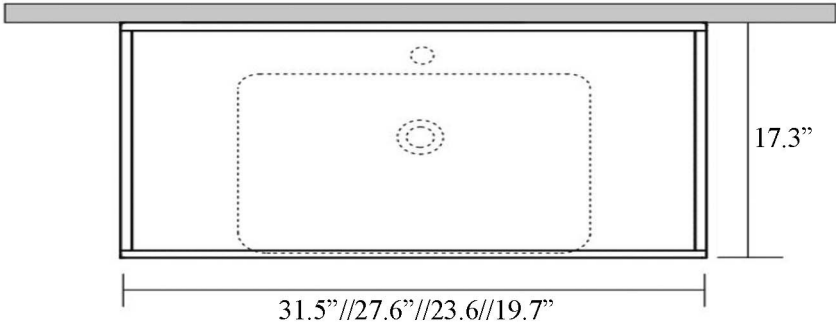

Related Items:

- WSBC 53991 | Push Waste Drain
- WSBC 53922 | Decorative Trap

Finishes:

-  Sink: Glossy White
-  Stand: Matte Black

SKU# | Options:

- Cento 3530+9247 | Bathroom Sink and Structure

* WS Bath Collections reserves the right to revise dimensions or information on this sheet without notice

Collection Cento	Model Cento 3530+9247	Dimensions Metric <i>1 inch = 2.54 cm</i> <i>1 inch = 25.4 mm</i>	 1051 Lea Drive - Collegeville, PA 19426 Tel. 215 513 9400 - Fax 610 831 0215 www.ws bathcollections.com - info@ws bathcollections.com
------------------------------	-----------------------------------	---	---

Collection
Cento

Model |
Cento 3530+9247

Dimensions Metric
1 inch = 2.54 cm
1 inch = 25.4 mm

1051 Lea Drive - Collegeville, PA 19426
Tel. 215 513 9400 - Fax 610 831 0215
www.ws bathcollections.com - info@ws bathcollections.com