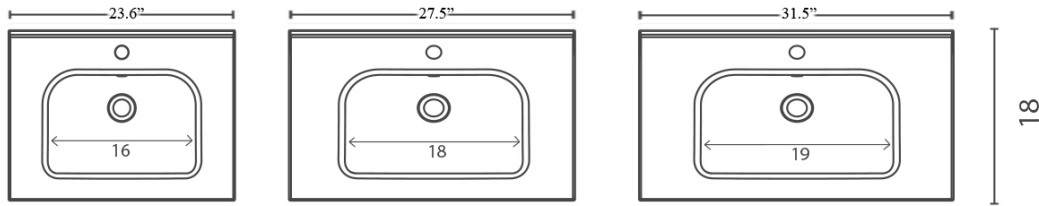

### SKU# | Options:

- Slim 120 | Glossy White

\* WS Bath Collections reserves the right to revise dimensions or information on this sheet without notice

<b>Collection  </b> Slim	<b>Model  </b> Slim 120	Dimensions Metric <i>1 inch = 2.54 cm</i> <i>1 inch = 25.4 mm</i>	 1051 Lea Drive - Collegeville, PA 19426 Tel. 215 513 9400 - Fax 610 831 0215 <a href="http://www.ws bathcollections.com">www.ws bathcollections.com</a> - <a href="mailto:info@ws bathcollections.com">info@ws bathcollections.com</a>
-----------------------------	----------------------------	---	---

Slim 60

Slim 70

Slim 80

Slim 90

Slim 100

Slim 120

Slim 120 L

Slim 120 DBL

Dimensions Metric  
*1 inch = 2.54 cm*  
*1 inch = 25.4 mm*

**WS<sup>®</sup>** BATH COLLECTIONS  
1051 Lea Drive - Collegeville, PA 19426  
Tel. 215 513 9400 - Fax 610 831 0215  
[www.ws bathcollections.com](http://www.ws bathcollections.com) - [info@ws bathcollections.com](mailto:info@ws bathcollections.com)

### Vessel/ countertop installation

Bolts

Silicone (optional)

Collection  
Slim

Model |  
Slim 120

Dimensions Metric

1 inch = 2.54 cm  
1 inch = 25.4 mm

**WS**®  
**BATH**  
**COLLECTIONS**