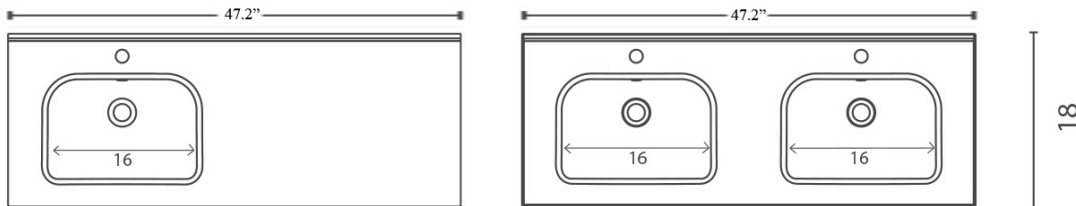

### SKU# | Options:

- Slim 120 | Glossy White

\* WS Bath Collections reserves the right to revise dimensions or information on this sheet without notice

<b>Collection  </b> Slim	<b>Model  </b> Slim 120	Dimensions Metric <i>1 inch = 2.54 cm</i> <i>1 inch = 25.4 mm</i>	 1051 Lea Drive - Collegeville, PA 19426 Tel. 215 513 9400 - Fax 610 831 0215 <a href="http://www.ws bathcollections.com">www.ws bathcollections.com</a> - <a href="mailto:info@ws bathcollections.com">info@ws bathcollections.com</a>
-----------------------------	----------------------------	---	---

Slim 60

Slim 70

Slim 80

Slim 90

Slim 100

Slim 120

Slim 120 L

Slim 120 DBL

### Notes

- Faucet hole 1.4"
- Back edge to center faucet hole 2.5"
- Back edge to center of drain hole 8.0"

Collection  
Slim

**Model |**  
Slim60 - Slim 70  
Slim 80 - Slim 90  
Slim 120 - Slim 120 L  
Slim 120 DBL

Dimensions Metric  
*1 inch = 2.54 cm*  
*1 inch = 25.4 mm*

**WS<sup>®</sup>** BATH COLLECTIONS  
1051 Lea Drive - Collegeville, PA 19426  
Tel. 215 513 9400 - Fax 610 831 0215  
[www.ws bathcollections.com](http://www.ws bathcollections.com) - [info@ws bathcollections.com](mailto:info@ws bathcollections.com)