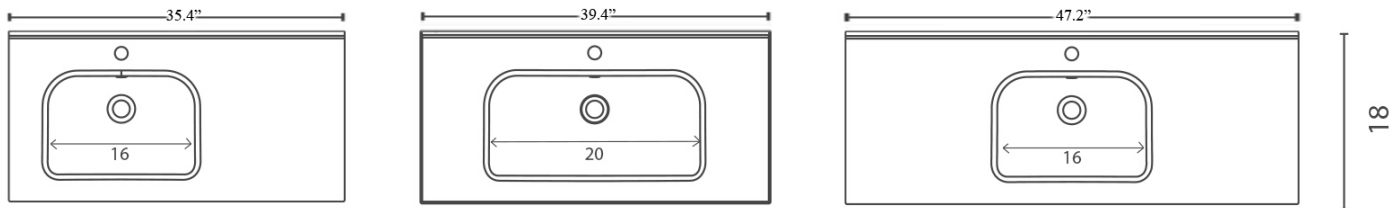

### SKU# | Options:

- Slim 120 | Glossy White

\* WS Bath Collections reserves the right to revise dimensions or information on this sheet without notice

<b>Collection  </b> Slim	<b>Model  </b> Slim 120	Dimensions Metric <i>1 inch = 2.54 cm</i> <i>1 inch = 25.4 mm</i>	 1051 Lea Drive - Collegeville, PA 19426 Tel. 215 513 9400 - Fax 610 831 0215 <a href="http://www.ws bathcollections.com">www.ws bathcollections.com</a> - <a href="mailto:info@ws bathcollections.com">info@ws bathcollections.com</a>
-----------------------------	----------------------------	---	---

Slim 60

Slim 70

Slim 80

Slim 90

Slim 100

Slim 120

Slim 120 L

Slim 120 DBL