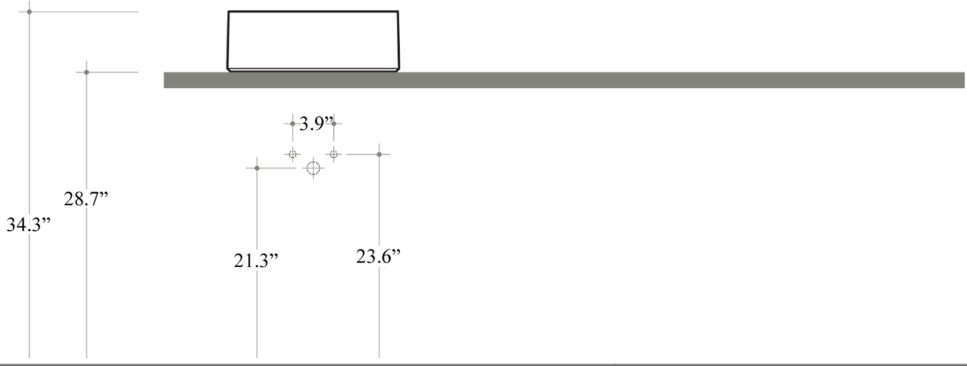

Finishes:

-  Glossy White
-  Matte White
-  Glossy Black
-  Matte Black

* WS Bath Collections reserves the right to revise dimensions or information on this sheet without notice

Collection Track	Model Track 40R - TKL04	Dimensions Metric <i>1 inch = 2.54 cm</i> <i>1 inch = 25.4 mm</i>	 1051 Lea Drive - Collegeville, PA 19426 Tel. 215 513 9400 - Fax 610 831 0215 www.ws bathcollections.com - info@ws bathcollections.com
------------------------------	-------------------------------------	---	---

Collection |
Track

Model |
Track 40R - TKL04

Dimensions Metric
 1 inch = 2.54 cm
 1 inch = 25.4 mm

1051 Lea Drive - Collegeville, PA 19426
 Tel. 215 513 9400 - Fax 610 831 0215
www.ws bathcollections.com - info@ws bathcollections.com