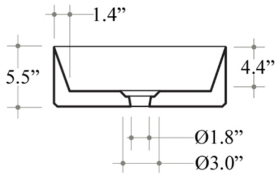

Finishes:

-  Glossy White
-  Matte White
-  Glossy Black
-  Matte Black

* WS Bath Collections reserves the right to revise dimensions or information on this sheet without notice

Collection Track	Model Track 40R - TKL04	Dimensions Metric <i>1 inch = 2.54 cm</i> <i>1 inch = 25.4 mm</i>	 1051 Lea Drive - Collegeville, PA 19426 Tel. 215 513 9400 - Fax 610 831 0215 www.ws bathcollections.com - info@ws bathcollections.com
------------------------------	-------------------------------------	---	---

Collection |
Track

Model |
Track 40R - TKL04

Dimensions Metric
 1 inch = 2.54 cm
 1 inch = 25.4 mm

1051 Lea Drive - Collegeville, PA 19426
 Tel. 215 513 9400 - Fax 610 831 0215
www.ws bathcollections.com - info@ws bathcollections.com