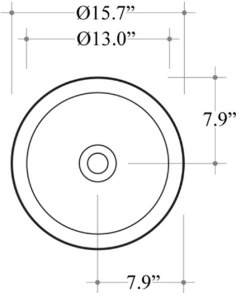

Finishes:

-  Glossy White
-  Matte White
-  Glossy Black
-  Matte Black

* WS Bath Collections reserves the right to revise dimensions or information on this sheet without notice

Collection Track	Model Track 40R - TKL04	Dimensions Metric <i>1 inch = 2.54 cm</i> <i>1 inch = 25.4 mm</i>	 1051 Lea Drive - Collegeville, PA 19426 Tel. 215 513 9400 - Fax 610 831 0215 www.ws bathcollections.com - info@ws bathcollections.com
------------------------------	-------------------------------------	---	---

Collection |
Track

Model |
Track 40R - TKL04

Dimensions Metric
 1 inch = 2.54 cm
 1 inch = 25.4 mm

1051 Lea Drive - Collegeville, PA 19426
 Tel. 215 513 9400 - Fax 610 831 0215
www.ws bathcollections.com - info@ws bathcollections.com

Dimensions Metric
1 inch = 2.54 cm
1 inch = 25.4 mm

WS[®]
BATH
COLLECTIONS

1051 Lea Drive - Collegeville, PA 19426
Tel. 215 513 9400 - Fax 610 831 0215

www.ws bathcollections.com - info@ws bathcollections.com