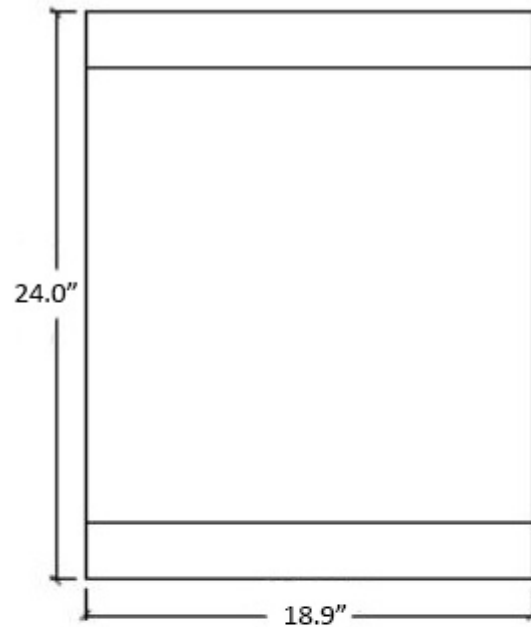

### Finishes:

-  Grey
-  Black
-  Brown

**Collection**  
Vintage

**Model |**  
Vintage 2467

Dimensions Metric

*1 inch = 2.54 cm*

*1 inch = 25.4 mm*

 **WS<sup>®</sup>** BATH  
COLLECTIONS

# Product Specs Sheets

Collection  
Vintage

Model |  
Vintage 2467

Dimensions Metric  
*1 inch = 2.54 cm*  
*1 inch = 25.4 mm*

**WS**<sup>®</sup>  
BATH  
COLLECTIONS

1051 Lea Drive - Collegeville, PA 19426  
Tel. 215 513 9400 - Fax 610 831 0215  
[www.ws bathcollections.com](http://www.ws bathcollections.com) - [info@ws bathcollections.com](mailto:info@ws bathcollections.com)