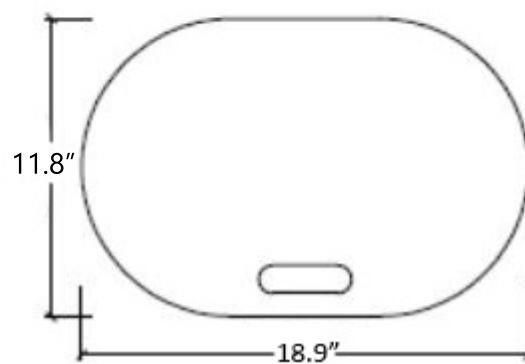

### Finishes:

-  Grey
-  Black
-  Brown

**Collection**  
Vintage

**Model |**  
Vintage 2467

Dimensions Metric

*1 inch = 2.54 cm*

*1 inch = 25.4 mm*

 **WS<sup>®</sup>** BATH  
COLLECTIONS

# Product Specs Sheets

Collection  
Vintage

Model |  
Vintage 2467

Dimensions Metric  
*1 inch = 2.54 cm*  
*1 inch = 25.4 mm*

**WS**<sup>®</sup>  
BATH  
COLLECTIONS

1051 Lea Drive - Collegeville, PA 19426  
Tel. 215 513 9400 - Fax 610 831 0215  
[www.ws bathcollections.com](http://www.ws bathcollections.com) - [info@ws bathcollections.com](mailto:info@ws bathcollections.com)