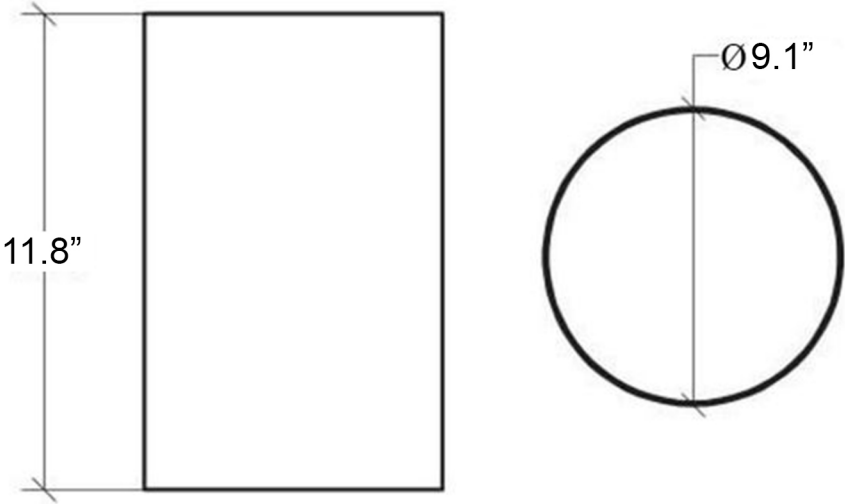

Finishes:

-  Grey
-  Black
-  Brown

Collection
Vintage

Model |
Vintage 2403

Dimensions Metric

1 inch = 2.54 cm
1 inch = 25.4 mm

WS[®] BATH
COLLECTIONS

1051 Lea Drive - Collegeville, PA 19426
Tel. 215 513 9400 - Fax 610 831 0215

www.ws bathcollections.com - info@ws bathcollectins.com

Product Specs Sheets

Collection
Vintage

Model |
Vintage 2403

Dimensions Metric
1 inch = 2.54 cm
1 inch = 25.4 mm

WS®
BATH
COLLECTIONS

1051 Lea Drive - Collegeville, PA 19426
Tel. 215 513 9400 - Fax 610 831 0215
www.ws bathcollections.com - info@ws bathcollectins.com