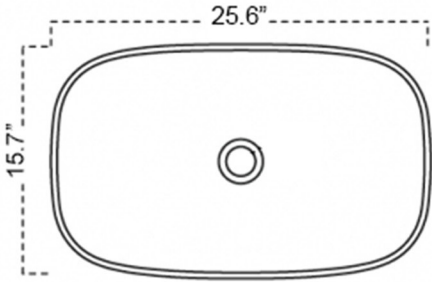

-  Glossy White

SKU# | Options:

- Top Counter 6540 | Glossy White

* WS Bath Collections reserves the right to revise dimensions or information on this sheet without notice

Collection Top	Model Top Counter 6540	Dimensions Metric <i>1 inch = 2.54 cm</i> <i>1 inch = 25.4 mm</i>	 1051 Lea Drive - Collegeville, PA 19426 Tel. 215 513 9400 - Fax 610 831 0215 www.ws bathcollections.com - info@ws bathcollectins.com
--------------------------	------------------------------------	---	---

Product Specs Sheets

Collection
Top

Model |
Top Counter 6540

Dimensions Metric
 1 inch = 2.54 cm
 1 inch = 25.4 mm

1051 Lea Drive - Collegeville, PA 19426
 Tel. 215 513 9400 - Fax 610 831 0215
www.ws bathcollections.com - info@ws bathcollectins.com

MOUNTING HARDWARE

Wall-mount installation

Vessel/ countertop installation

Bolts

Silicone (*optional*)

Collection
Top

Model |
Top Counter 6540

Dimensions Metric
1 inch = 2.54 cm
1 inch = 25.4 mm