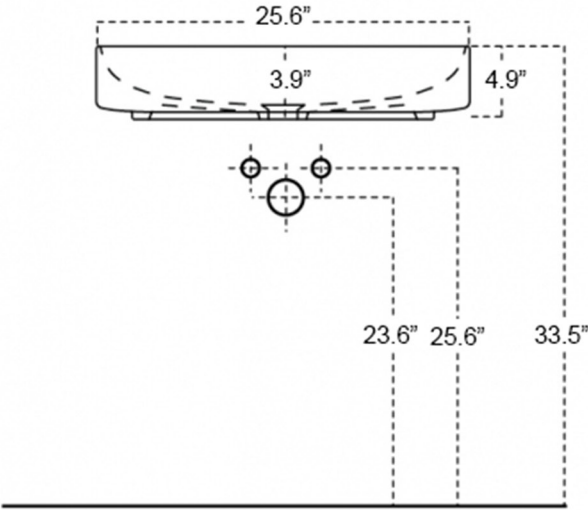

Top Counter 6540

Features

- Bathroom Sink
- Glossy White Finish
- Countertop (Vessel) Installation
- Without Overflow

Related Items:

- WSBC 53995 | Push Waste Drain
- WSBC 53922 | Decorative Trap

Finishes:

-  Glossy White

SKU# | Options:

- Top Counter 6540 | Glossy White

* WS Bath Collections reserves the right to revise dimensions or information on this sheet without notice

Collection Top	Model Top Counter 6540	Dimensions Metric <i>1 inch = 2.54 cm</i> <i>1 inch = 25.4 mm</i>	 1051 Lea Drive - Collegeville, PA 19426 Tel. 215 513 9400 - Fax 610 831 0215 www.ws bathcollections.com - info@ws bathcollectins.com
--------------------------	------------------------------------	---	---

Product Specs Sheets

Collection
Top

Model |
Top Counter 6540

Dimensions Metric
 1 inch = 2.54 cm
 1 inch = 25.4 mm

1051 Lea Drive - Collegeville, PA 19426
 Tel. 215 513 9400 - Fax 610 831 0215
www.ws bathcollections.com - info@ws bathcollectins.com

MOUNTING HARDWARE

Wall-mount installation

Vessel/ countertop installation

Bolts

Silicone (*optional*)

Collection
Top

Model |
Top Counter 6540

Dimensions Metric
1 inch = 2.54 cm
1 inch = 25.4 mm