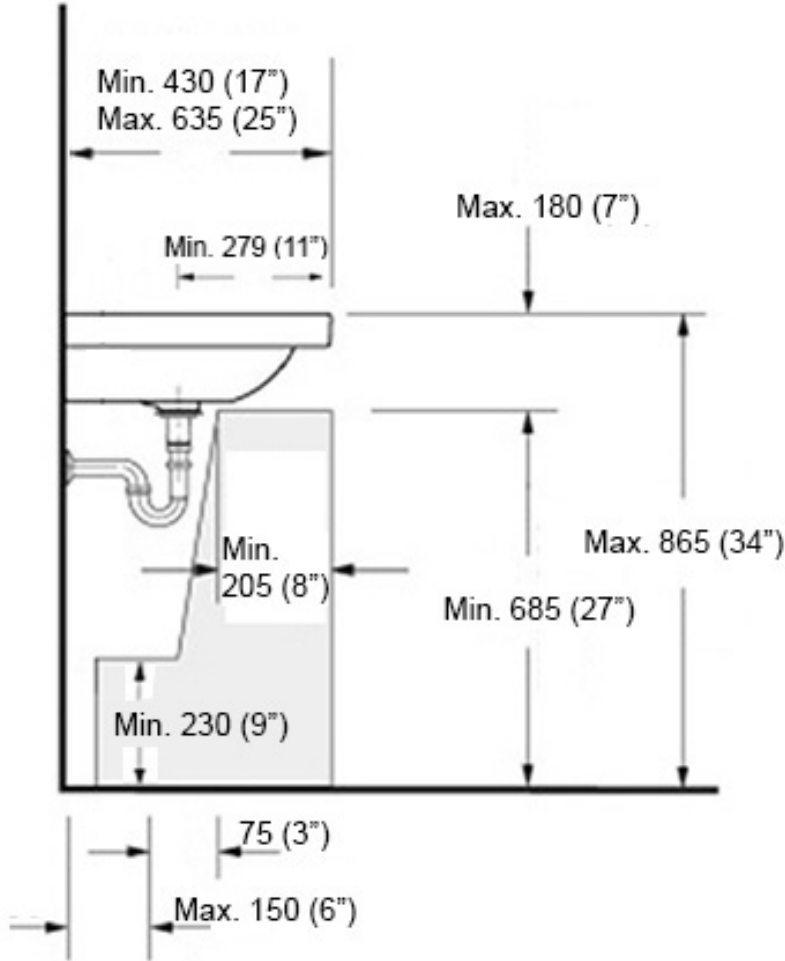

Codes & Standards:

- ADA Compliant

* WS Bath Collections reserves the right to revise dimensions or information on this sheet without notice

Collection |
Luxury

Model |
Luxury 105

Dimensions Metric

1 inch = 2.54 cm

Dimensions Metric
1 inch = 2.54 cm
1 inch = 25.4 mm

1051 Lea Drive - Collegeville, PA 19426
Tel. 215 513 9400 - Fax 610 831 0215
www.ws bathcollections.com - info@ws bathcollections.com

We recommend the following items that work with your sink.

Collection
Luxury

Model |
Luxury 105

Dimensions Metric
1 inch = 2.54 cm
1 inch = 25.4 mm

WS[®]
BATH
COLLECTIONS

1051 Lea Drive - Collegeville, PA 19426
Tel. 215 513 9400 - Fax 610 831 0215
www.ws bathcollections.com - info@ws bathcollections.com

Recommended ADA Installation

Note: ADA Compliant when installed in accordance with ADA guidelines

<p>Collection Luxury</p>	<p>Model Luxury 105</p>	<p>Dimensions Metric 1 inch = 2.54 cm 1 inch = 25.4 mm</p>	<p>WS[®] BATH COLLECTIONS 1051 Lea Drive - Collegeville, PA 19426 Tel. 215 513 9400 - Fax 610 831 0215 www.ws bathcollections.com - info@ws bathcollections.com</p>
-------------------------------------	--------------------------------------	--------------------------------------------------------------------	--------------------------------------------------------------------------------------------------------------------------------------------------------------------------------------------------------------------------------------------------------------------------------------------------