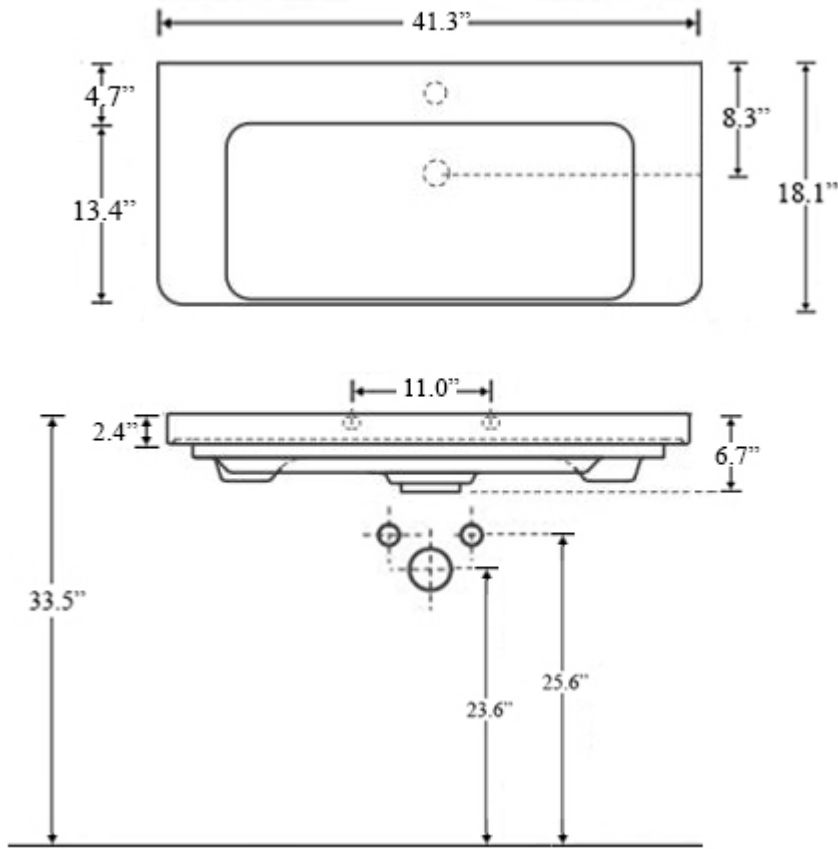

Codes & Standards:

- ADA Compliant

* WS Bath Collections reserves the right to revise dimensions or information on this sheet without notice

Collection |
Luxury

Model |
Luxury 105

Dimensions Metric

1 inch = 2.54 cm

1 inch = 25.4 mm

WS[®]
BATH
COLLECTIONS

1051 Lea Drive - Collegeville, PA 19426
Tel. 215 513 9400 - Fax 610 831 0215

www.ws bathcollections.com - info@ws bathcollections.com

Collection
Luxury

Model |
Luxury 105

Dimensions Metric
1 inch = 2.54 cm
1 inch = 25.4 mm

1051 Lea Drive - Collegeville, PA 19426
Tel. 215 513 9400 - Fax 610 831 0215
www.ws bathcollections.com - info@ws bathcollections.com

We recommend the following items that work with your sink.

Collection
Luxury

Model |
Luxury 105

Dimensions Metric
1 inch = 2.54 cm
1 inch = 25.4 mm

WS[®]
BATH
COLLECTIONS

1051 Lea Drive - Collegeville, PA 19426
Tel. 215 513 9400 - Fax 610 831 0215
www.ws bathcollections.com - info@ws bathcollections.com