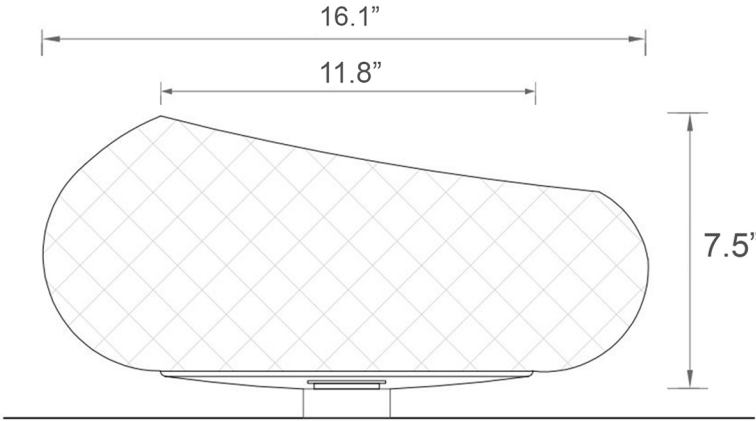

La Scala 800

Features

- Bathroom Sink
- Made From Hand-Cut Pure Crystal
- Clear Finish
- Countertop (Vessel) Installation
- Without Overflow
- Three-Dimensional Rhombus Pattern Design
- Made in Italy

Related Items:

Collection
Glamorous

Model |
La Scala 800

Dimensions Metric

1 inch = 2.54 cm

1 inch = 25.4 mm

WS®
BATH
COLLECTIONS

1051 Lea Drive - Collegeville, PA 19426
Tel. 215 513 9400 - Fax 610 831 0215

www.ws bathcollections.com - info@ws bathcollectins.com

Product Specs Sheets

Collection
Glamorous

Model |
La Scala 800

Dimensions Metric
1 inch = 2.54 cm
1 inch = 25.4 mm

WS[®] BATH
COLLECTIONS

1051 Lea Drive - Collegeville, PA 19426
Tel. 215 513 9400 - Fax 610 831 0215
www.ws bathcollections.com - info@ws bathcollectins.com

Dimensions Metric
1 inch = 2.54 cm
1 inch = 25.4 mm

WS[®]

BATH
COLLECTIONS

1051 Lea Drive - Collegeville, PA 19426
Tel. 215 513 9400 - Fax 610 831 0215

www.ws bathcollections.com - info@ws bathcollections.com