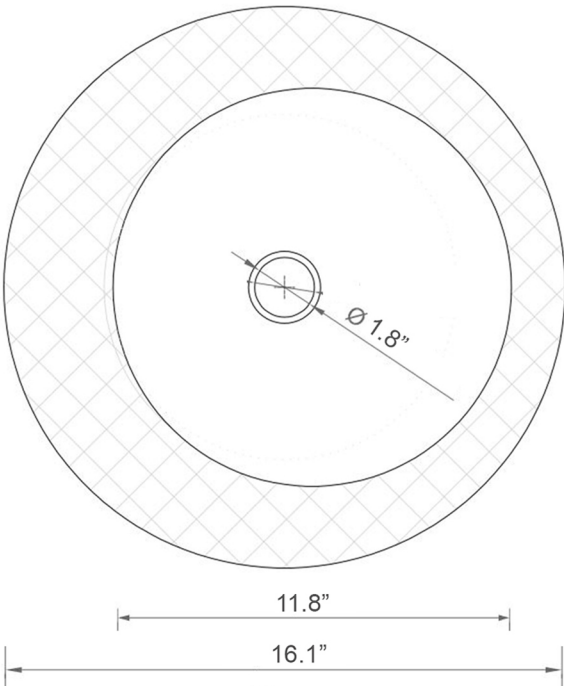

La Scala 800

Features

- Bathroom Sink
- Made From Hand-Cut Pure Crystal
- Clear Finish
- Countertop (Vessel) Installation
- Without Overflow
- Three-Dimensional Rhombus Pattern Design
- Made in Italy

Related Items:

Collection
Glamorous

Model |
La Scala 800

Dimensions Metric

1 inch = 2.54 cm

1 inch = 25.4 mm

WS®
BATH
COLLECTIONS

1051 Lea Drive - Collegeville, PA 19426
Tel. 215 513 9400 - Fax 610 831 0215

www.ws bathcollections.com - info@ws bathcollectins.com

Product Specs Sheets

Collection
Glamorous

Model |
La Scala 800

Dimensions Metric
1 inch = 2.54 cm
1 inch = 25.4 mm

WS[®] BATH
COLLECTIONS

1051 Lea Drive - Collegeville, PA 19426
Tel. 215 513 9400 - Fax 610 831 0215
www.ws bathcollections.com - info@ws bathcollectins.com

Dimensions Metric
1 inch = 2.54 cm
1 inch = 25.4 mm

WS[®]

BATH
COLLECTIONS

1051 Lea Drive - Collegeville, PA 19426
Tel. 215 513 9400 - Fax 610 831 0215

www.ws bathcollections.com - info@ws bathcollections.com