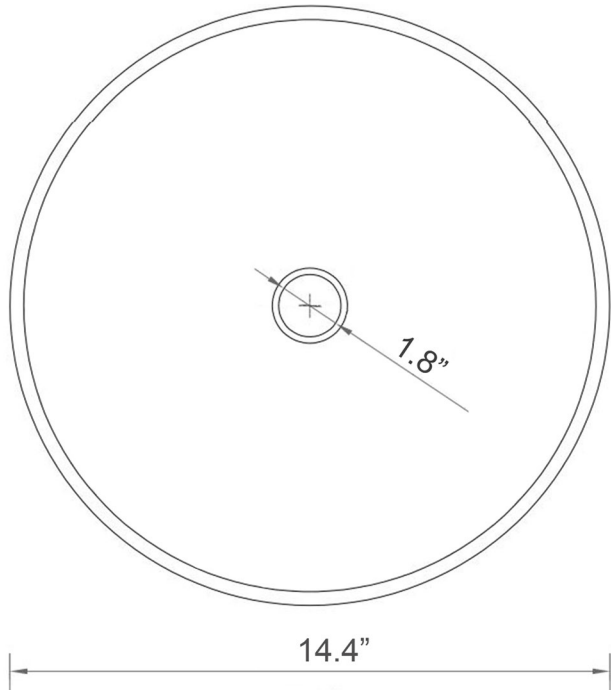

Emilie 712

Features

- Bathroom Sink
- Made From Hand-Cut Pure Crystal
- Clear Finish
- Countertop (Vessel) Installation
- Without Overflow
- Hexagon Pattern Design
- Made in Italy

Related Items:

- WSBC 53995 | Push Waste Drain
- WSBC 53922 | Decorative Trap
- WSBC 5398.29 | Separation Ring (Optional)

Finishes:

- Clear

SKU# | Options:

- Emilie 712 CL | Clear

* WS Bath Collections reserves the right to revise dimensions or information on this sheet without notice

<p>Collection Glamorous</p>	<p>Model Emilie 712</p>	<p>Dimensions Metric <i>1 inch = 2.54 cm</i> <i>1 inch = 25.4 mm</i></p>	 <p>1051 Lea Drive - Collegeville, PA 19426 Tel. 215 513 9400 - Fax 610 831 0215 www.ws bathcollections.com - info@ws bathcollectins.com</p>
--	--------------------------------------	--	---

Product Specs Sheets

Collection
Glamorous

Model |
Emilie 712

Dimensions Metric
1 inch = 2.54 cm
1 inch = 25.4 mm

1051 Lea Drive - Collegeville, PA 19426
Tel. 215 513 9400 - Fax 610 831 0215
www.ws bathcollections.com - info@ws bathcollectins.com

Dimensions Metric
1 inch = 2.54 cm
1 inch = 25.4 mm

WS®
BATH
COLLECTIONS

1051 Lea Drive - Collegeville, PA 19426
Tel. 215 513 9400 - Fax 610 831 0215
www.ws bathcollections.com - info@ws bathcollections.com