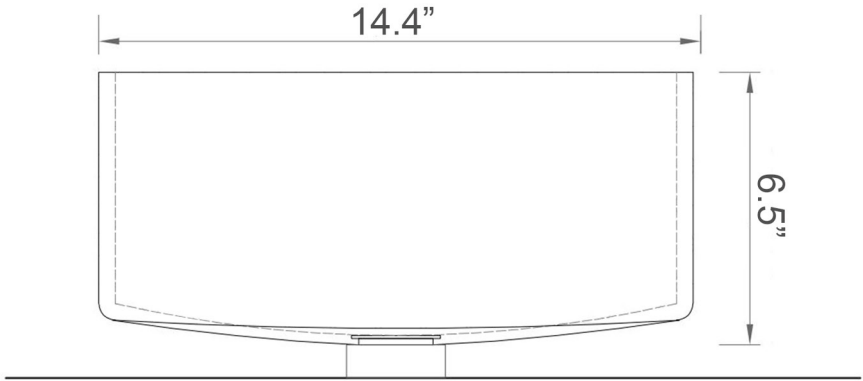

Emilie 712

Features

- Bathroom Sink
- Made From Hand-Cut Pure Crystal
- Clear Finish
- Countertop (Vessel) Installation
- Without Overflow
- Hexagon Pattern Design
- Made in Italy

Related Items:

- WSBC 53995 | Push Waste Drain
- WSBC 53922 | Decorative Trap
- WSBC 5398.29 | Separation Ring (Optional)

Finishes:

- Clear

SKU# | Options:

- Emilie 712 CL | Clear

* WS Bath Collections reserves the right to revise dimensions or information on this sheet without notice

<p>Collection Glamorous</p>	<p>Model Emilie 712</p>	<p>Dimensions Metric <i>1 inch = 2.54 cm</i> <i>1 inch = 25.4 mm</i></p>	 <p>1051 Lea Drive - Collegeville, PA 19426 Tel. 215 513 9400 - Fax 610 831 0215 www.ws bathcollections.com - info@ws bathcollectins.com</p>
--	--------------------------------------	--	---

Product Specs Sheets

Collection
Glamorous

Model |
Emilie 712

Dimensions Metric
1 inch = 2.54 cm
1 inch = 25.4 mm

1051 Lea Drive - Collegeville, PA 19426
Tel. 215 513 9400 - Fax 610 831 0215
www.ws bathcollections.com - info@ws bathcollectins.com

Dimensions Metric
1 inch = 2.54 cm
1 inch = 25.4 mm

WS®
BATH
COLLECTIONS

1051 Lea Drive - Collegeville, PA 19426
Tel. 215 513 9400 - Fax 610 831 0215
www.ws bathcollections.com - info@ws bathcollections.com