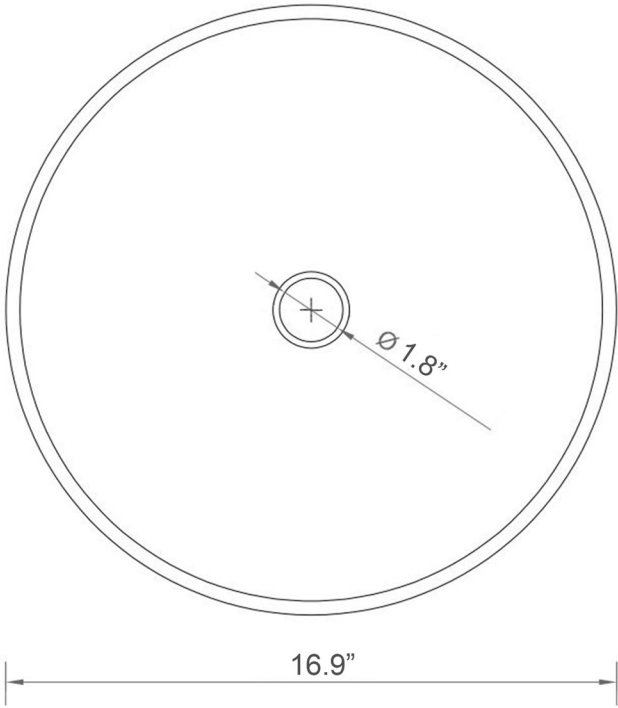

- WSBC 53995 | Push Waste Drain
- WSBC 53922 | Decorative Trap
- WSBC 5398.29 | Separation Ring

Finishes

 Clear

SKU# | Options

- Crystal 674 CL | Clear

* WS Bath Collections reserves the right to revise dimensions or information on this sheet without notice

<p>Collection Glamorous</p>	<p>Model Crystal 674</p>	<p>Dimensions Metric <i>1 inch = 2.54 cm</i> <i>1 inch = 25.4 mm</i></p>	 <p>1051 Lea Drive - Collegeville, PA 19426 Tel. 215 513 9400 - Fax 610 831 0215 www.ws bathcollections.com - info@ws bathcollectins.com</p>
--	---------------------------------------	--	---

Product Specs Sheets

Collection
Glamorous

Model |
Crystal 674

Dimensions Metric
1 inch = 2.54 cm
1 inch = 25.4 mm

WS®
BATH
COLLECTIONS

1051 Lea Drive - Collegeville, PA 19426
Tel. 215 513 9400 - Fax 610 831 0215
www.ws bathcollections.com - info@ws bathcollectins.com

Dimensions Metric
1 inch = 2.54 cm
1 inch = 25.4 mm

1051 Lea Drive - Collegeville, PA 19426
Tel. 215 513 9400 - Fax 610 831 0215
www.ws bathcollections.com - info@ws bathcollections.com