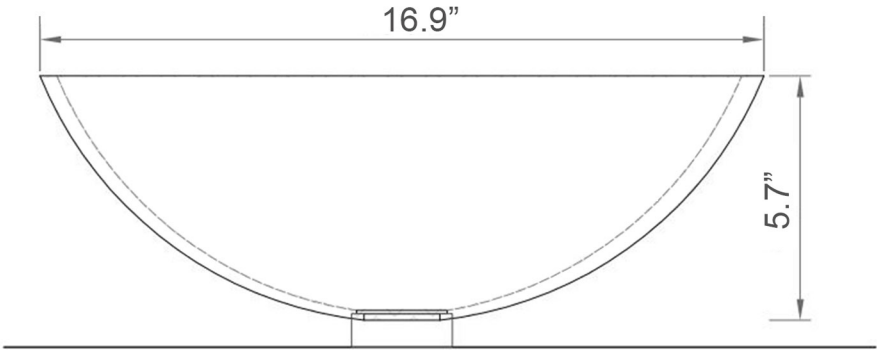

- WSBC 53995 | Push Waste Drain
- WSBC 53922 | Decorative Trap
- WSBC 5398.29 | Separation Ring

Finishes

 Clear

SKU# | Options

- Crystal 674 CL | Clear

* WS Bath Collections reserves the right to revise dimensions or information on this sheet without notice

<p>Collection Glamorous</p>	<p>Model Crystal 674</p>	<p>Dimensions Metric <i>1 inch = 2.54 cm</i> <i>1 inch = 25.4 mm</i></p>	 <p>1051 Lea Drive - Collegeville, PA 19426 Tel. 215 513 9400 - Fax 610 831 0215 www.ws bathcollections.com - info@ws bathcollectins.com</p>
--	---------------------------------------	--	---

Product Specs Sheets

Collection
Glamorous

Model |
Crystal 674

Dimensions Metric
1 inch = 2.54 cm
1 inch = 25.4 mm

WS®
BATH
COLLECTIONS

1051 Lea Drive - Collegeville, PA 19426
Tel. 215 513 9400 - Fax 610 831 0215
www.ws bathcollections.com - info@ws bathcollectins.com