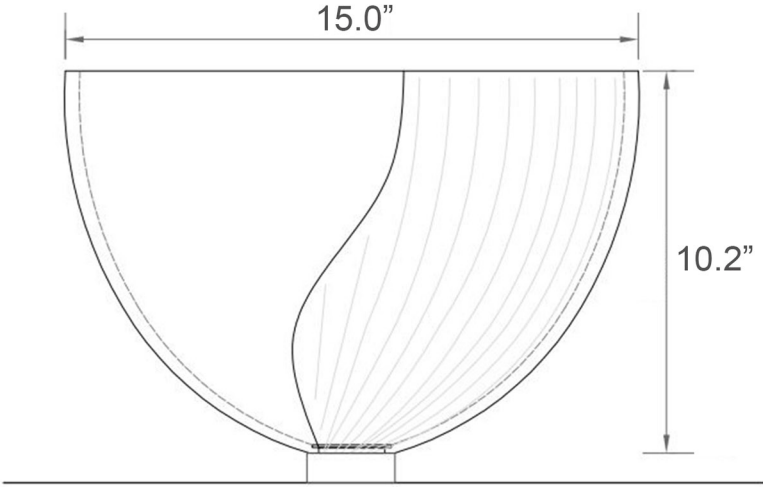

Dimensions Metric

*1 inch = 2.54 cm*

*1 inch = 25.4 mm*

**WS**®  
**BATH**  
**COLLECTIONS**

1051 Lea Drive - Collegeville, PA 19426  
Tel. 215 513 9400 - Fax 610 831 0215

[www.ws bathcollections.com](http://www.ws bathcollections.com) - [info@ws bathcollectins.com](mailto:info@ws bathcollectins.com)

# Product Specs Sheets

**Collection**  
Glamorous

**Model** |  
Bordeaux 679

**Dimensions Metric**  
1 inch = 2.54 cm  
1 inch = 25.4 mm

**WS**®  
**BATH**  
**COLLECTIONS**

1051 Lea Drive - Collegeville, PA 19426  
Tel. 215 513 9400 - Fax 610 831 0215  
[www.ws bathcollections.com](http://www.ws bathcollections.com) - [info@ws bathcollectins.com](mailto:info@ws bathcollectins.com)