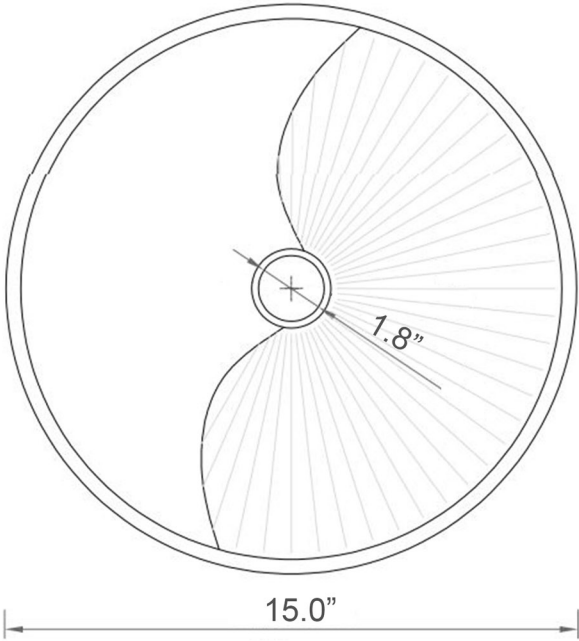

Dimensions Metric

*1 inch = 2.54 cm*

*1 inch = 25.4 mm*

**WS**®  
**BATH**  
**COLLECTIONS**

1051 Lea Drive - Collegeville, PA 19426  
Tel. 215 513 9400 - Fax 610 831 0215

[www.ws bathcollections.com](http://www.ws bathcollections.com) - [info@ws bathcollectins.com](mailto:info@ws bathcollectins.com)

# Product Specs Sheets

**Collection**  
Glamorous

**Model** |  
Bordeaux 679

**Dimensions Metric**  
1 inch = 2.54 cm  
1 inch = 25.4 mm

**WS**®  
**BATH**  
**COLLECTIONS**

1051 Lea Drive - Collegeville, PA 19426  
Tel. 215 513 9400 - Fax 610 831 0215  
[www.ws bathcollections.com](http://www.ws bathcollections.com) - [info@ws bathcollectins.com](mailto:info@ws bathcollectins.com)